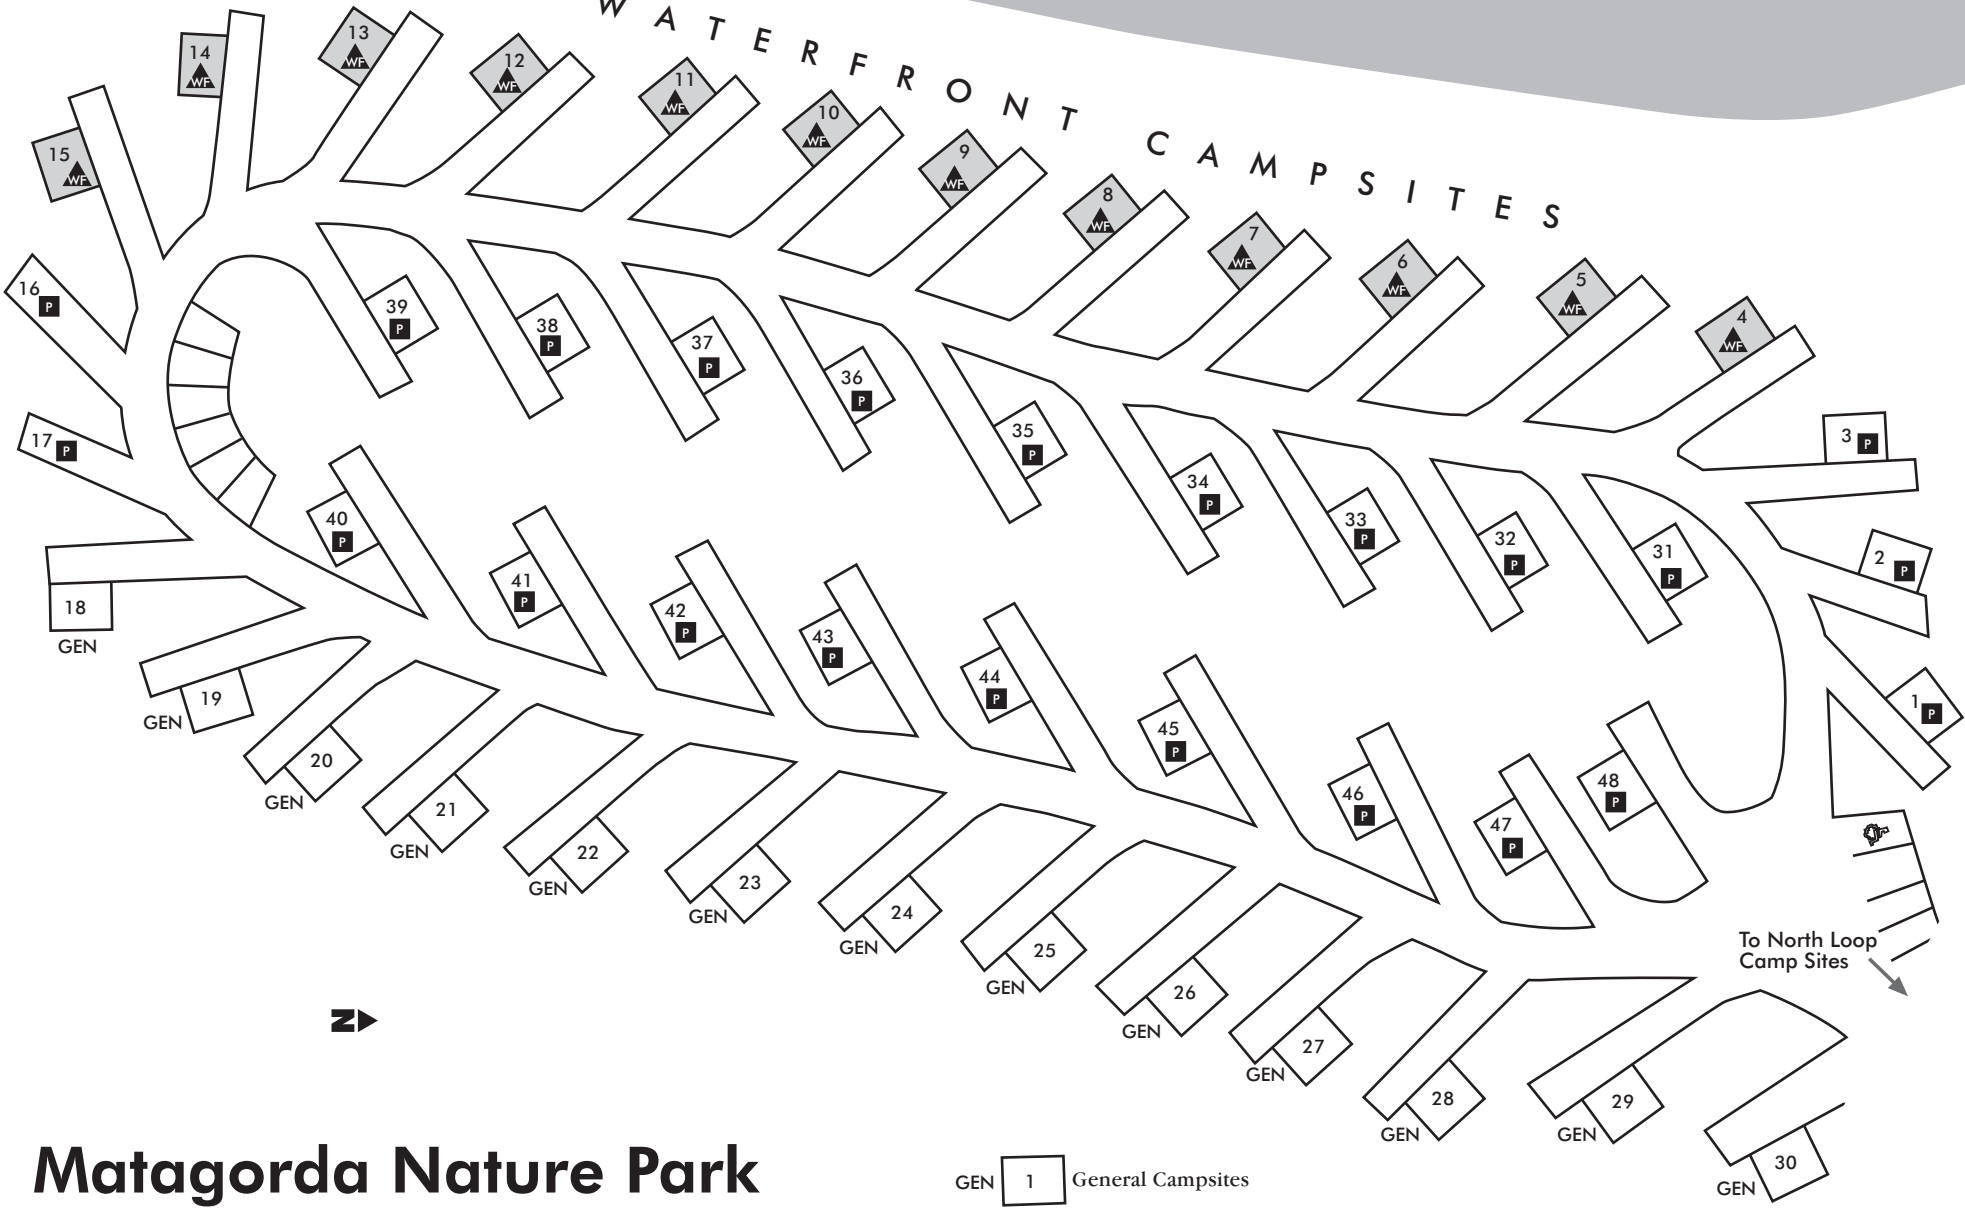

WATERFRONT CAMPSITES

# Matagorda Nature Park

## South Loop Camp Sites

- GEN 1 General Campsites
- WF 7 Waterfront Sites
- P 21 Preferred Campsites

To North Loop Camp Sites

# Matagorda Nature Park North Loop Camp Sites