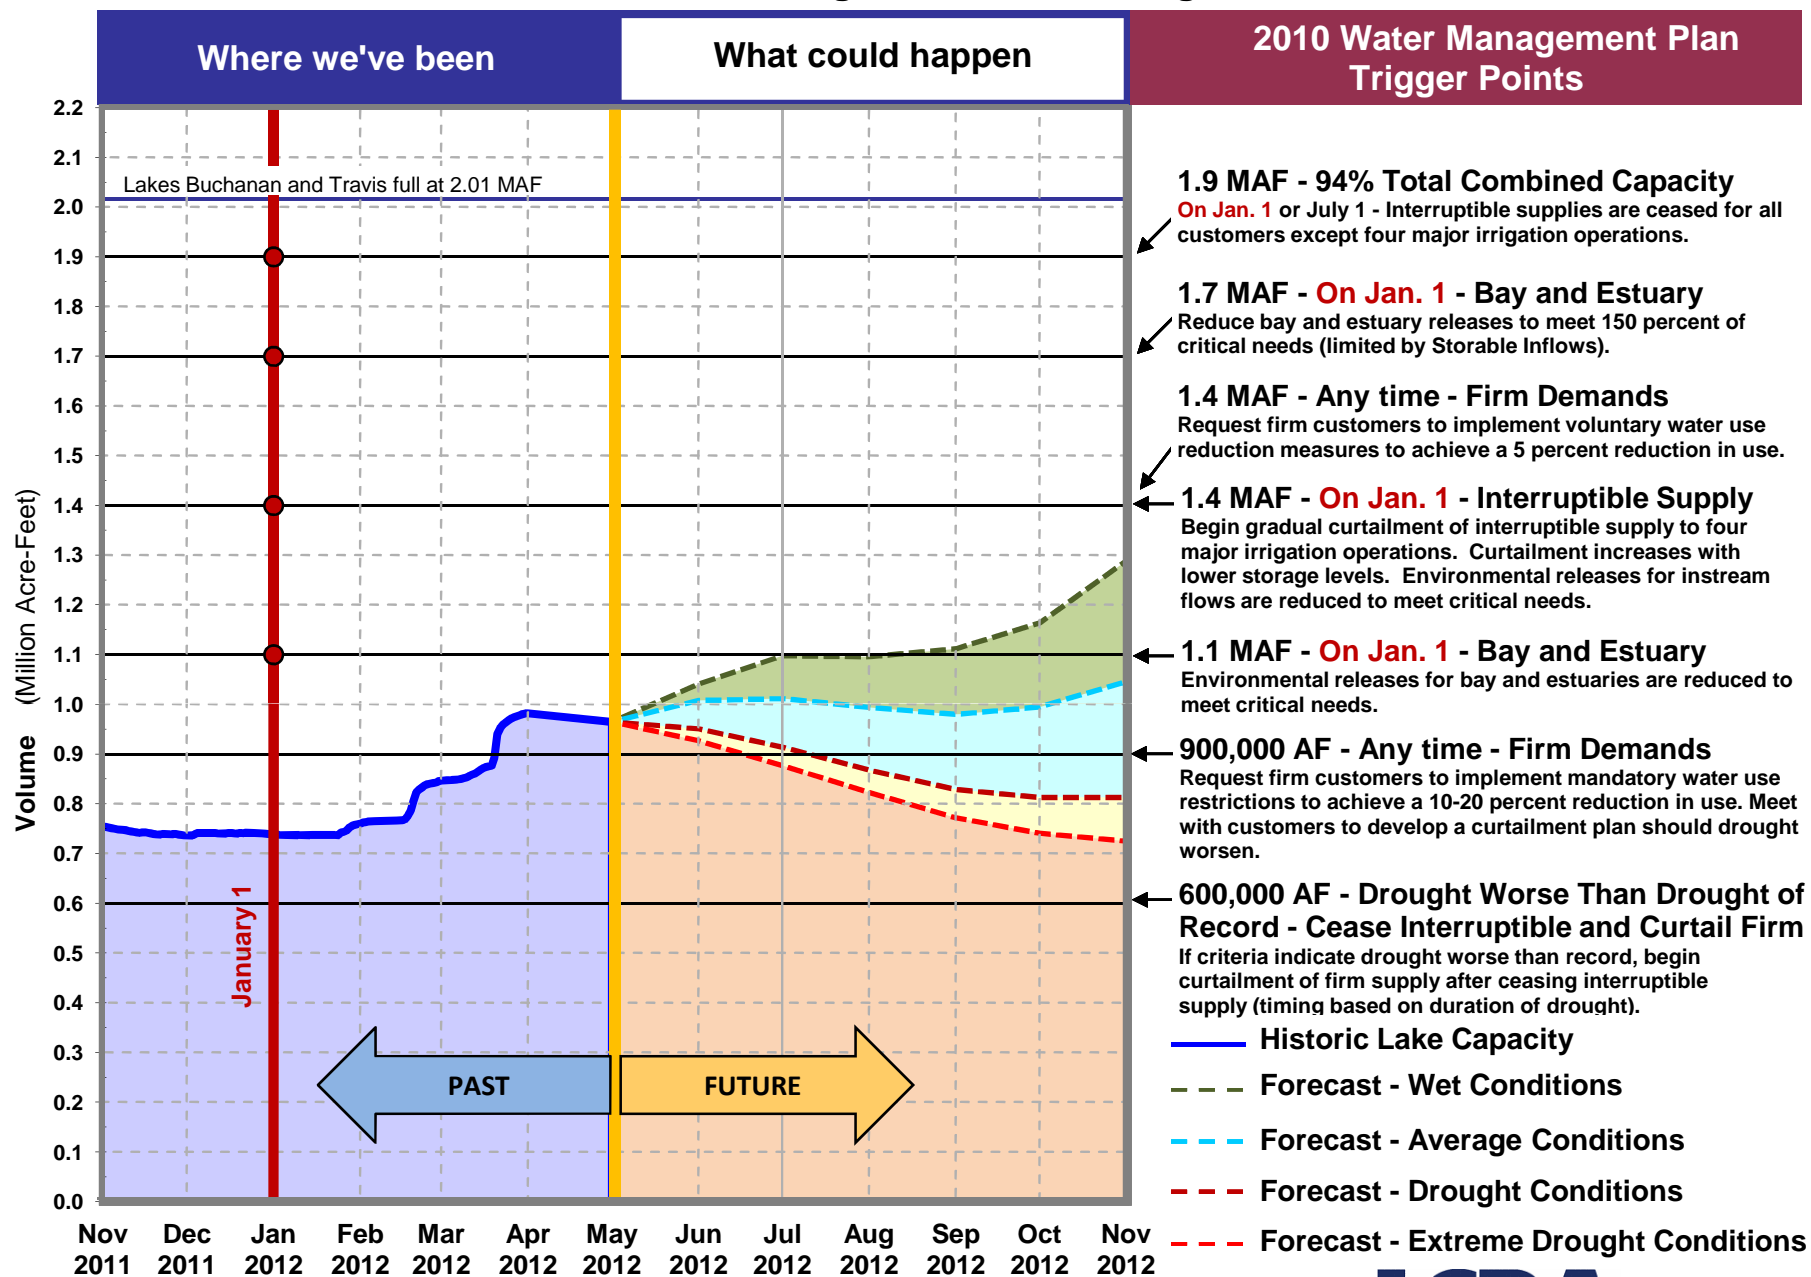

# Highland Lakes Storage

Note: MAF equals One Million Acre-Feet  
One Acre-Foot (AF) equals 325,851 gallons.

Date: May 1, 2012