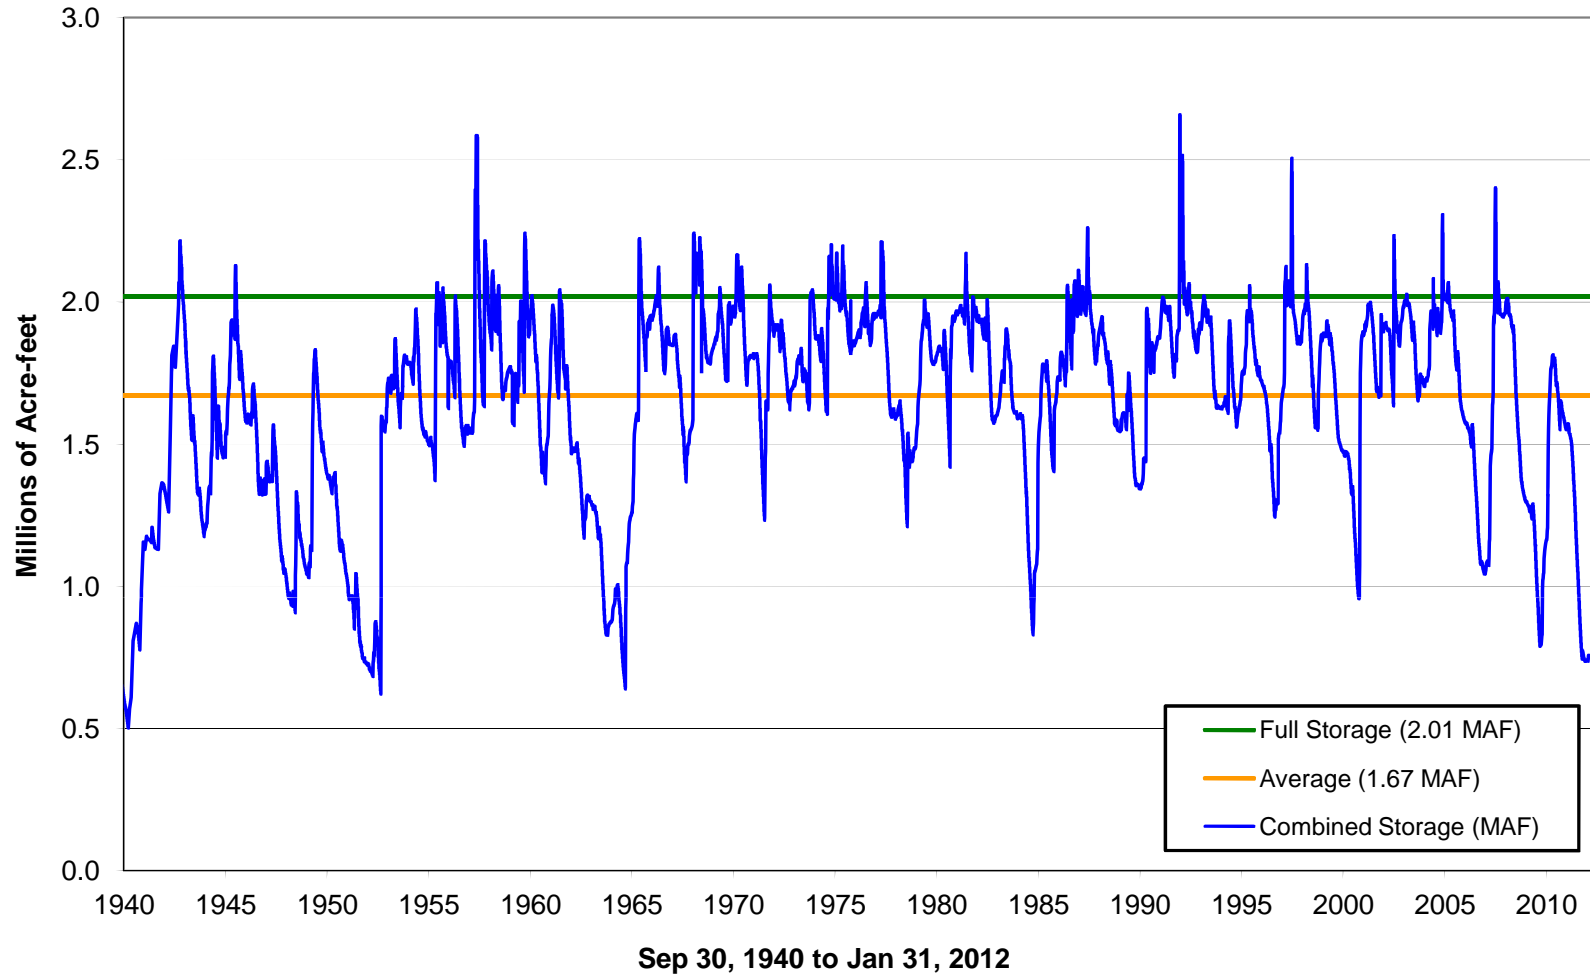

# Daily Lake Buchanan Elevations