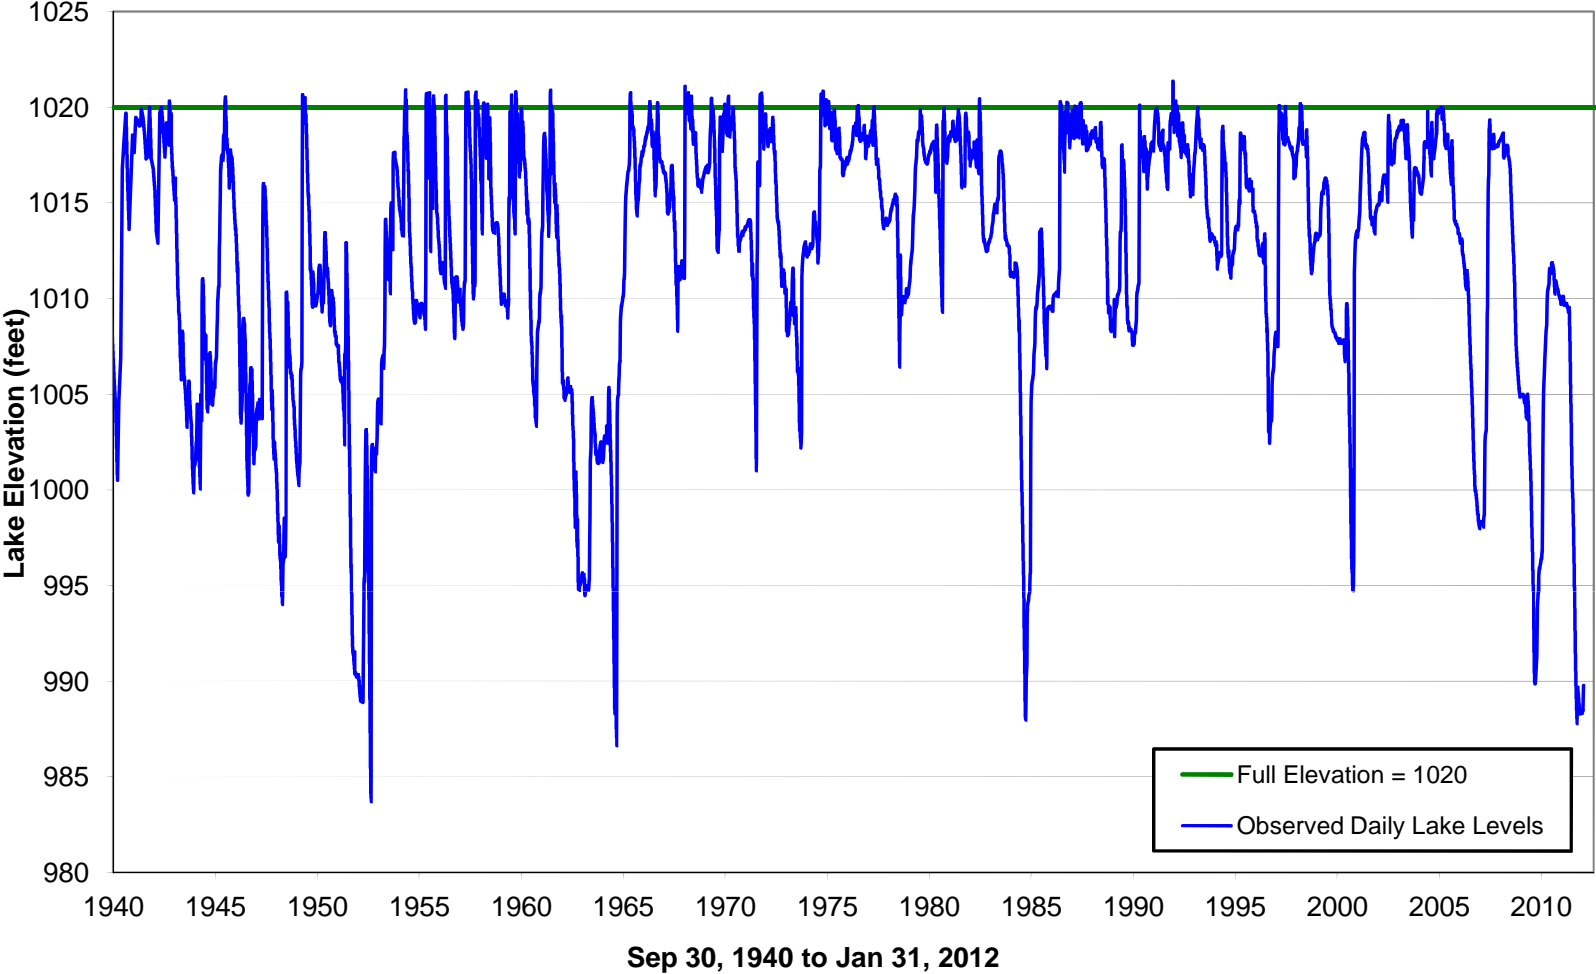

# Daily Lake Buchanan Elevations