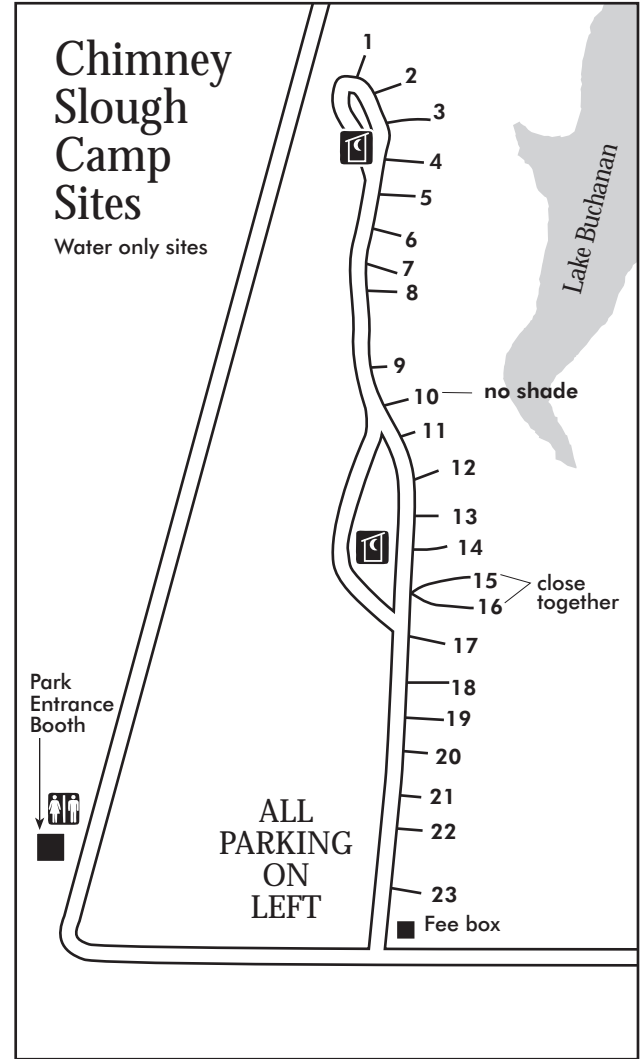

IMPORTANT: Please remember this is a nature park for you to enjoy and protect.
Be careful and use good judgment when around wildlife and plants.

1. To reserve your RV or camping site, please call Canyon of the Eagles at (512) 334-2070 or book online at www.canyonoftheeagles.com. Lodge guest rooms are also available.
2. For information about LCRA parks, please visit www.lcra.org/parks or call the LCRA Parks Information Line at (512) 473-3366.