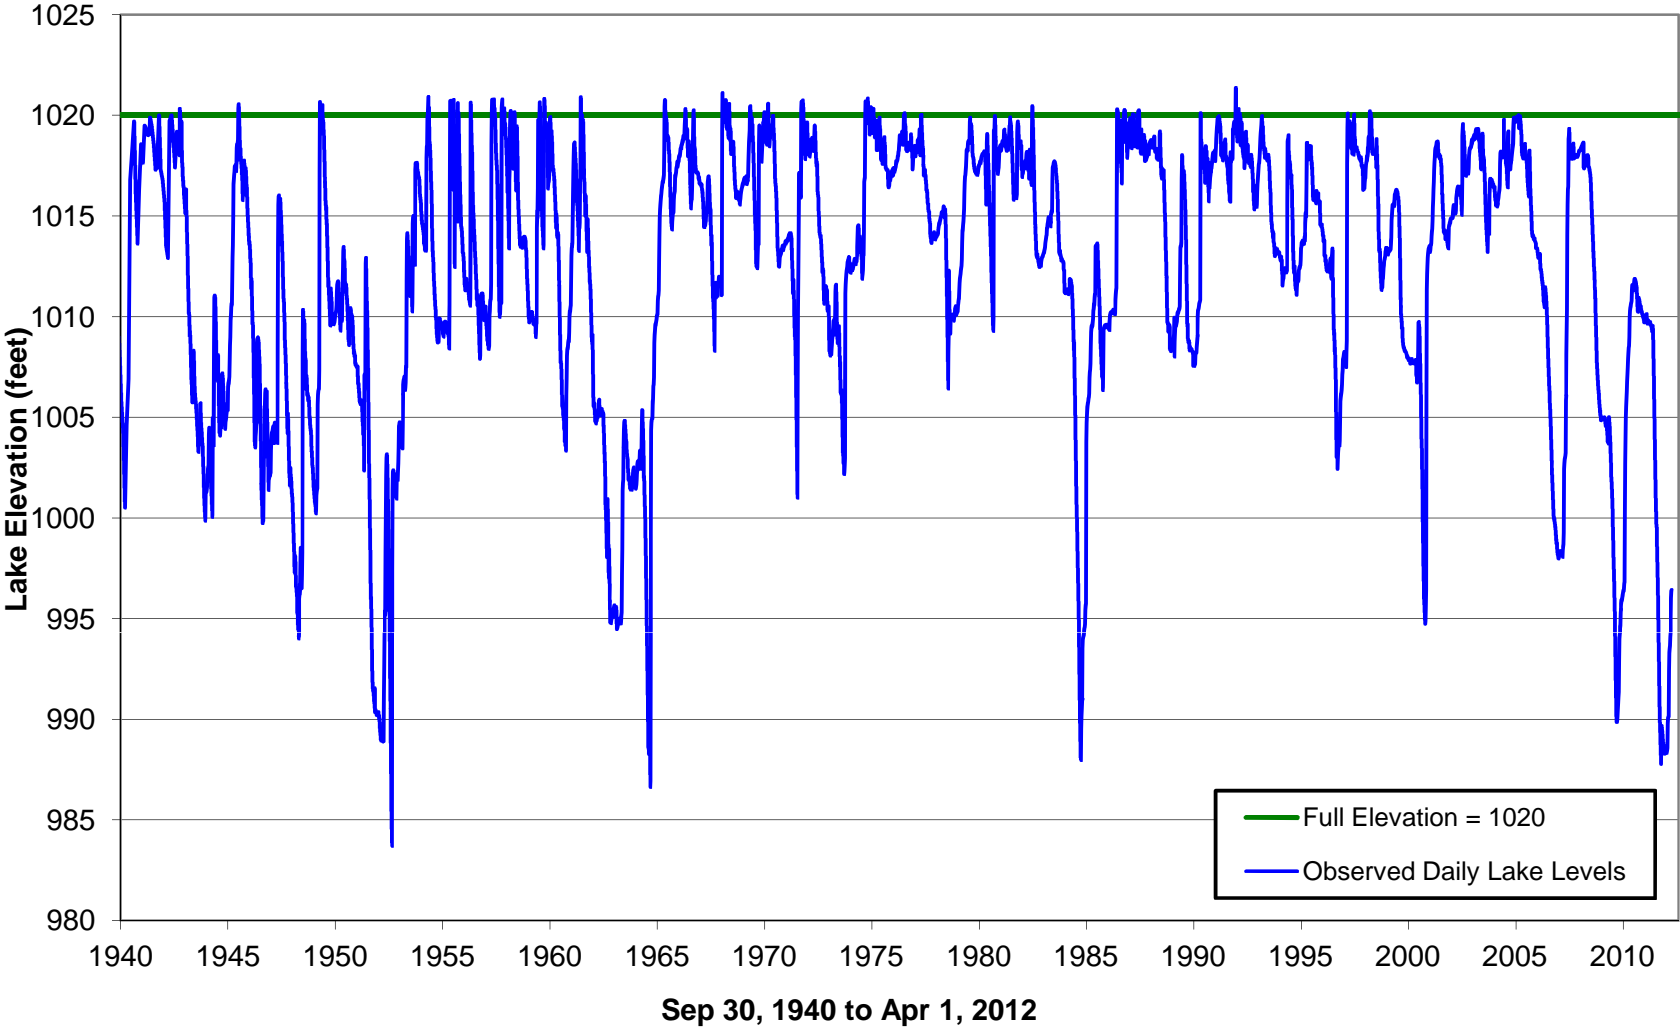

Total Combined Storage in Lakes Buchanan and Travis

Daily Lake Buchanan Elevations

Daily Lake Travis Elevations