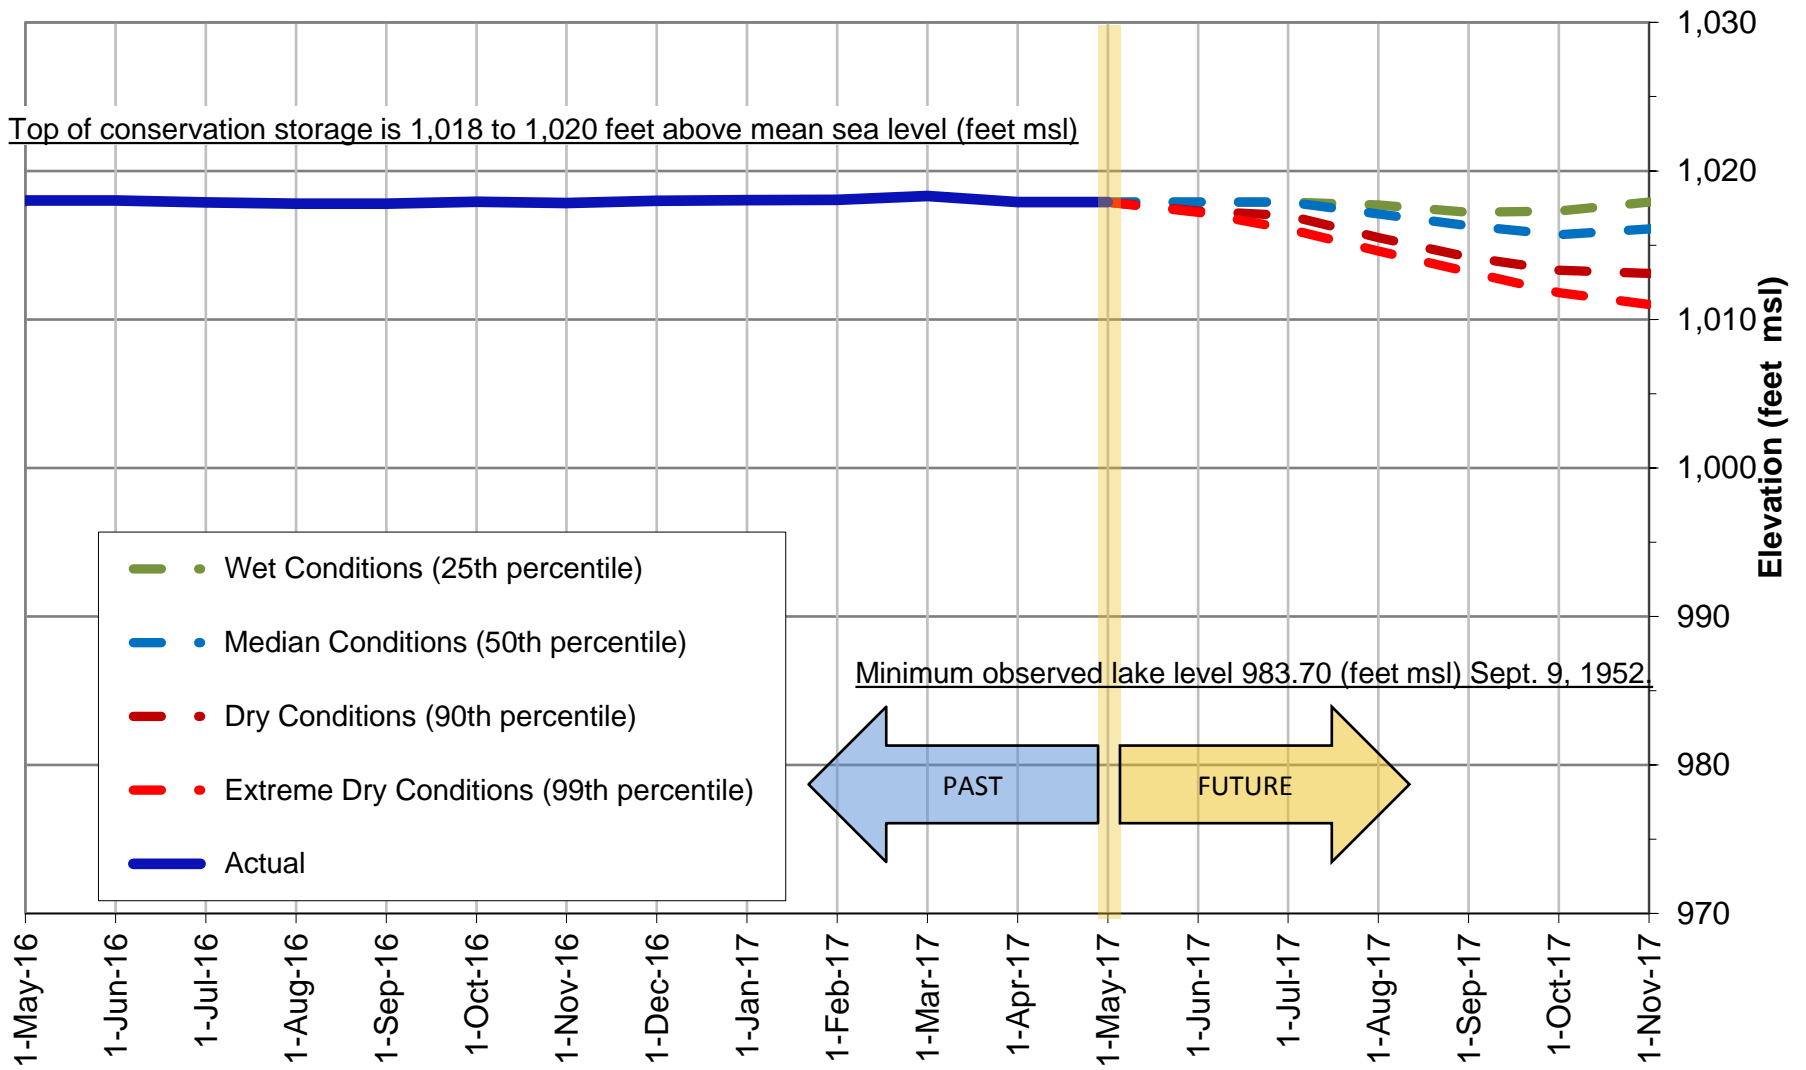

Lake Buchanan Level Forecast*

* Based on results from the draft stochastic model under development to reflect provisions of the 2015 Water Management Plan.