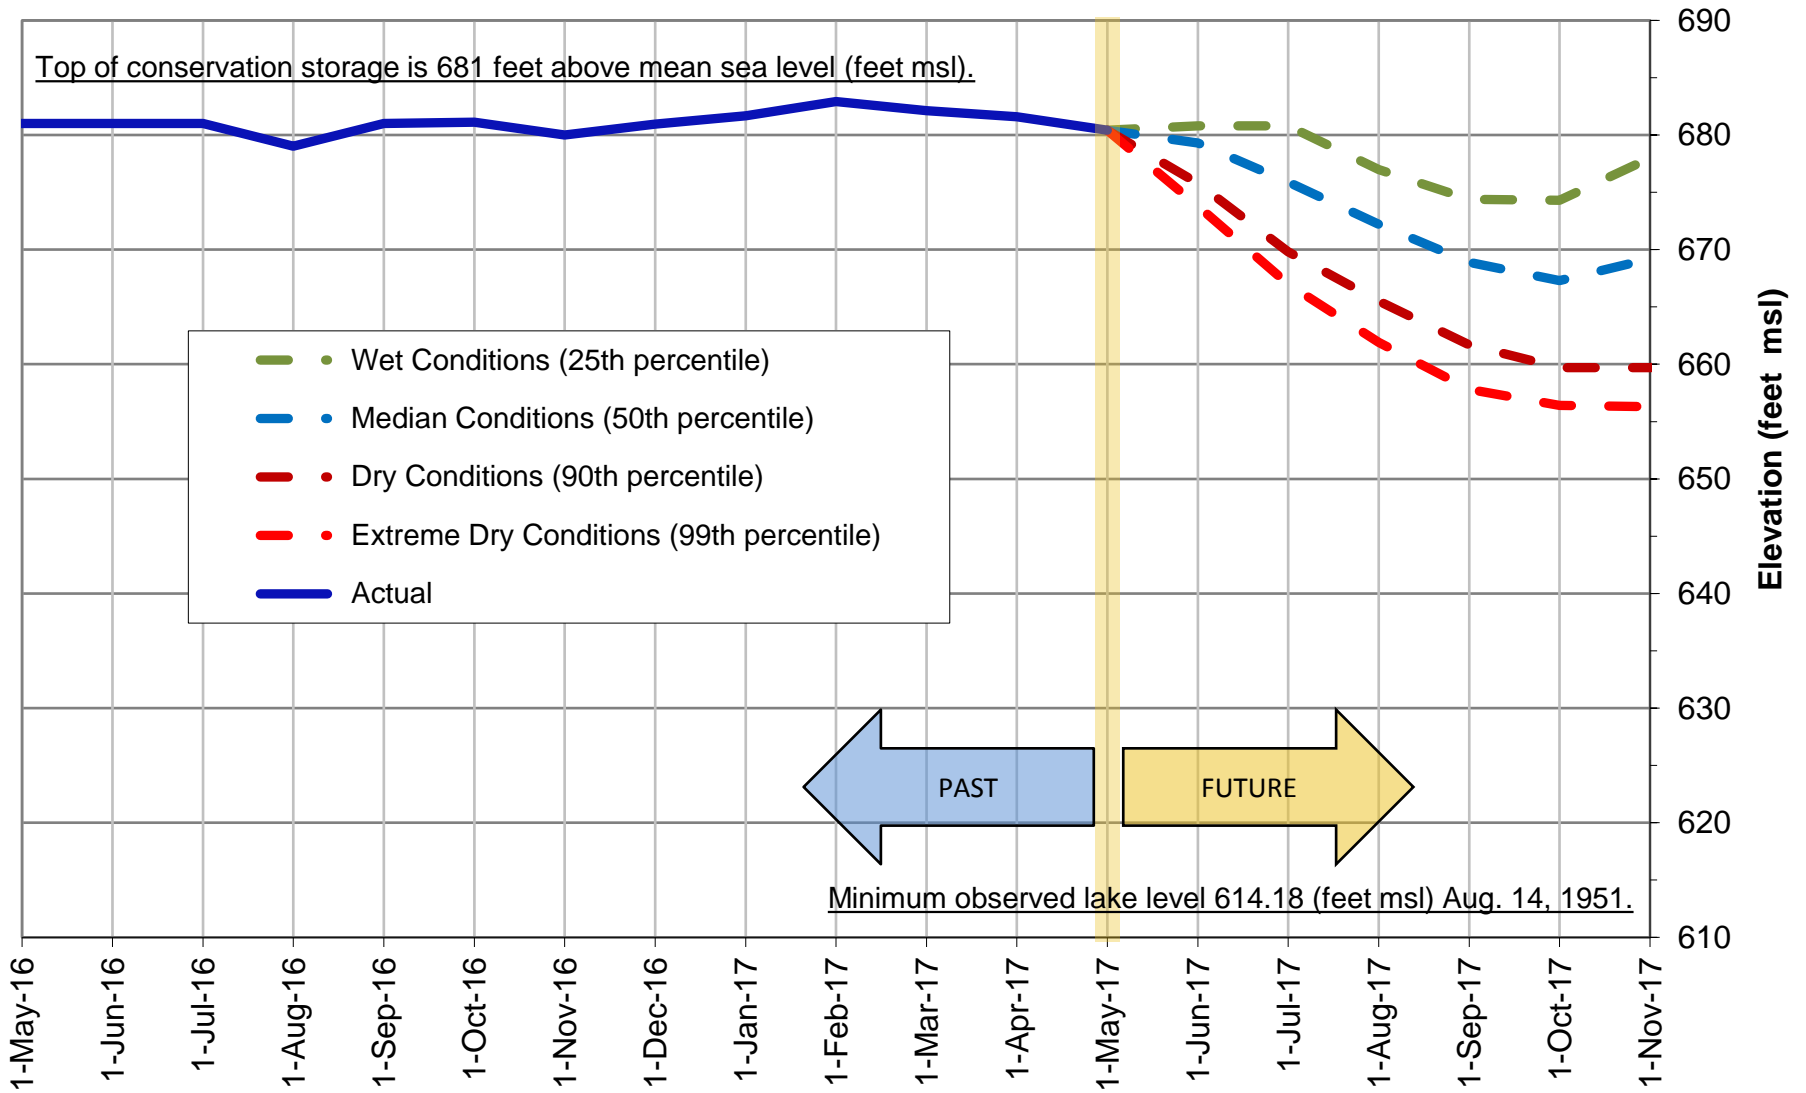

Lake Travis Level Forecast*

* Based on results from the draft stochastic model under development to reflect provisions of the 2015 Water Management Plan.