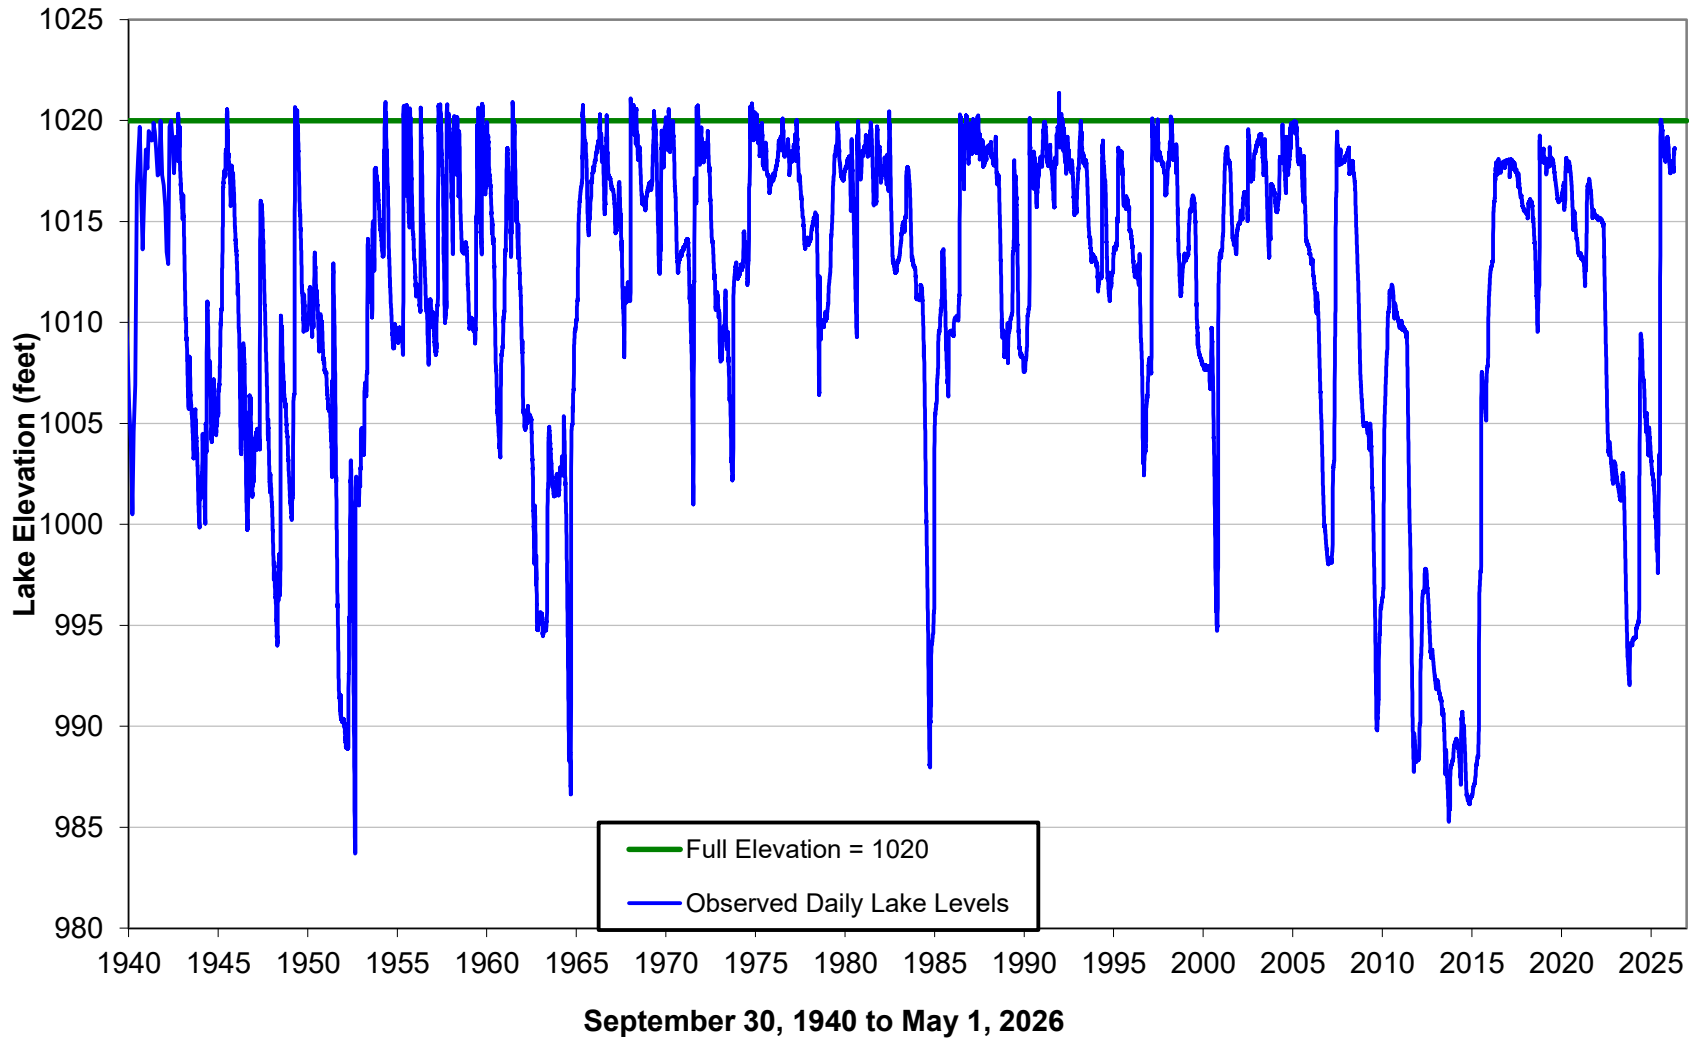

Total Combined Storage in Lakes Buchanan and Travis

Daily Lake Buchanan Elevations

Daily Lake Travis Elevations