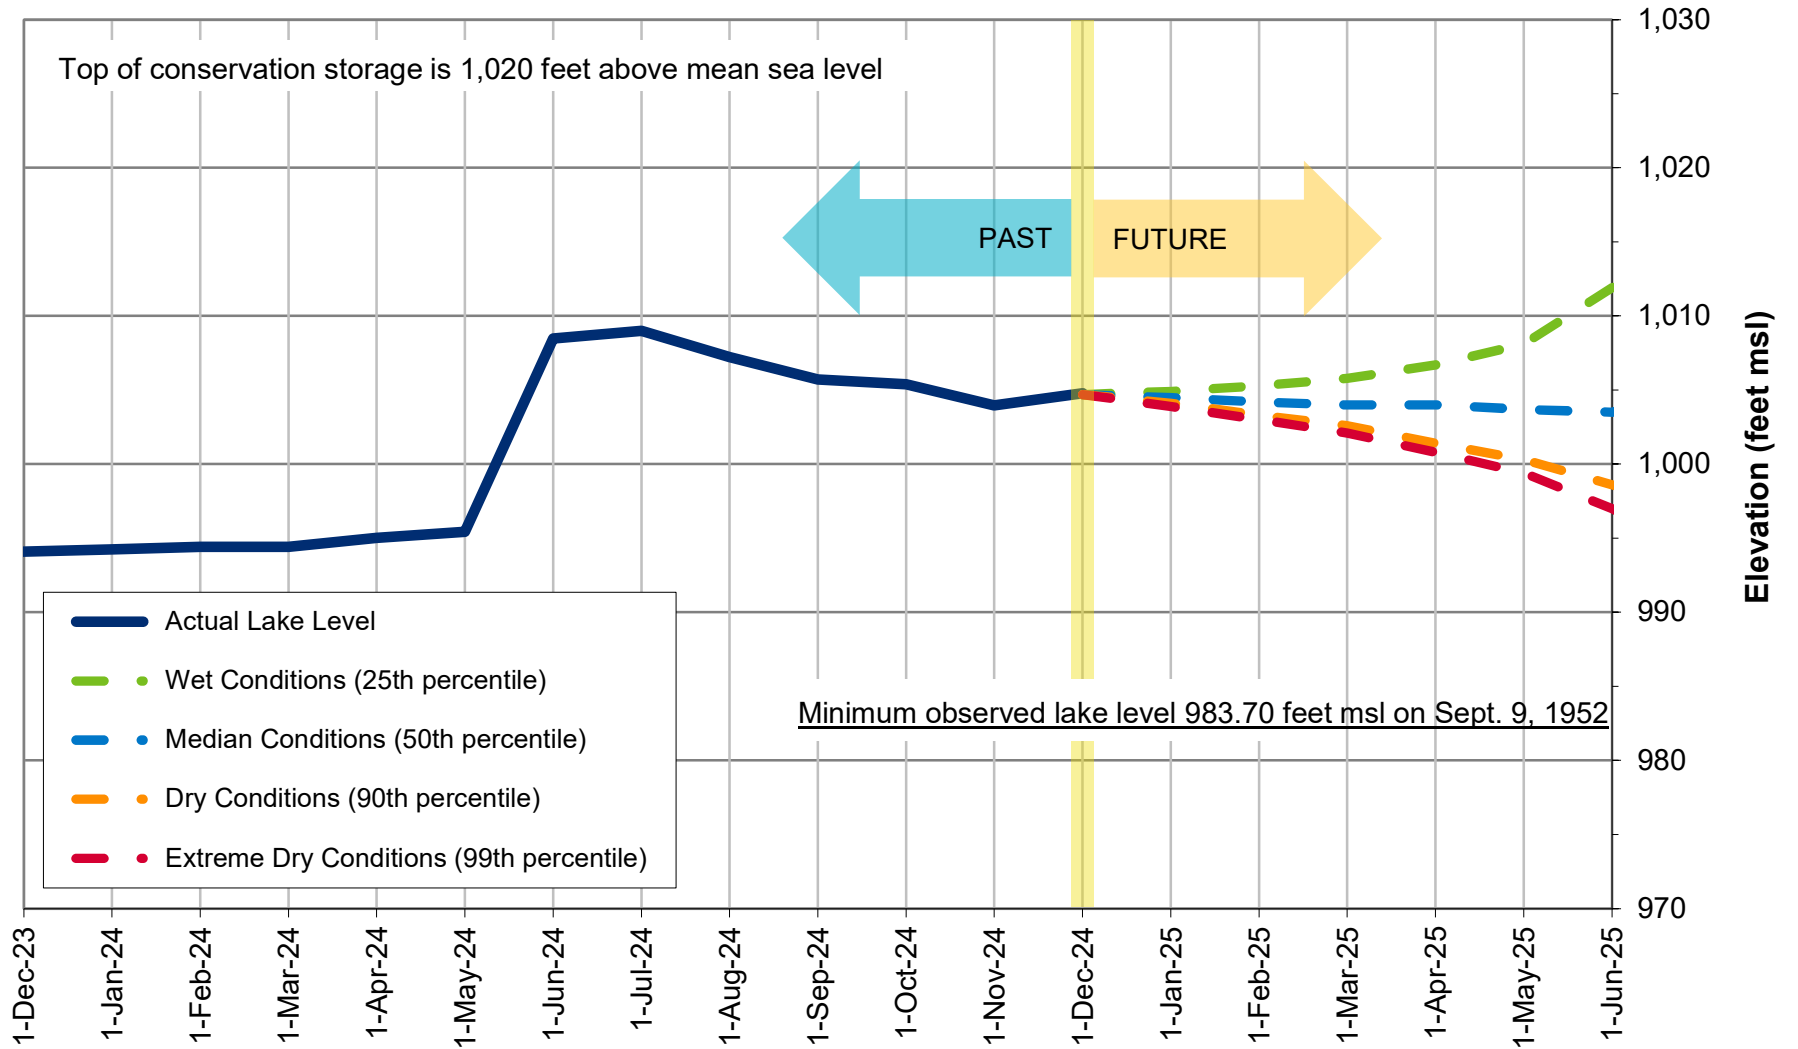

Lake Buchanan Level Projection*

**Based on results from the draft stochastic model under development to reflect provisions of the 2020 Water Management Plan.*