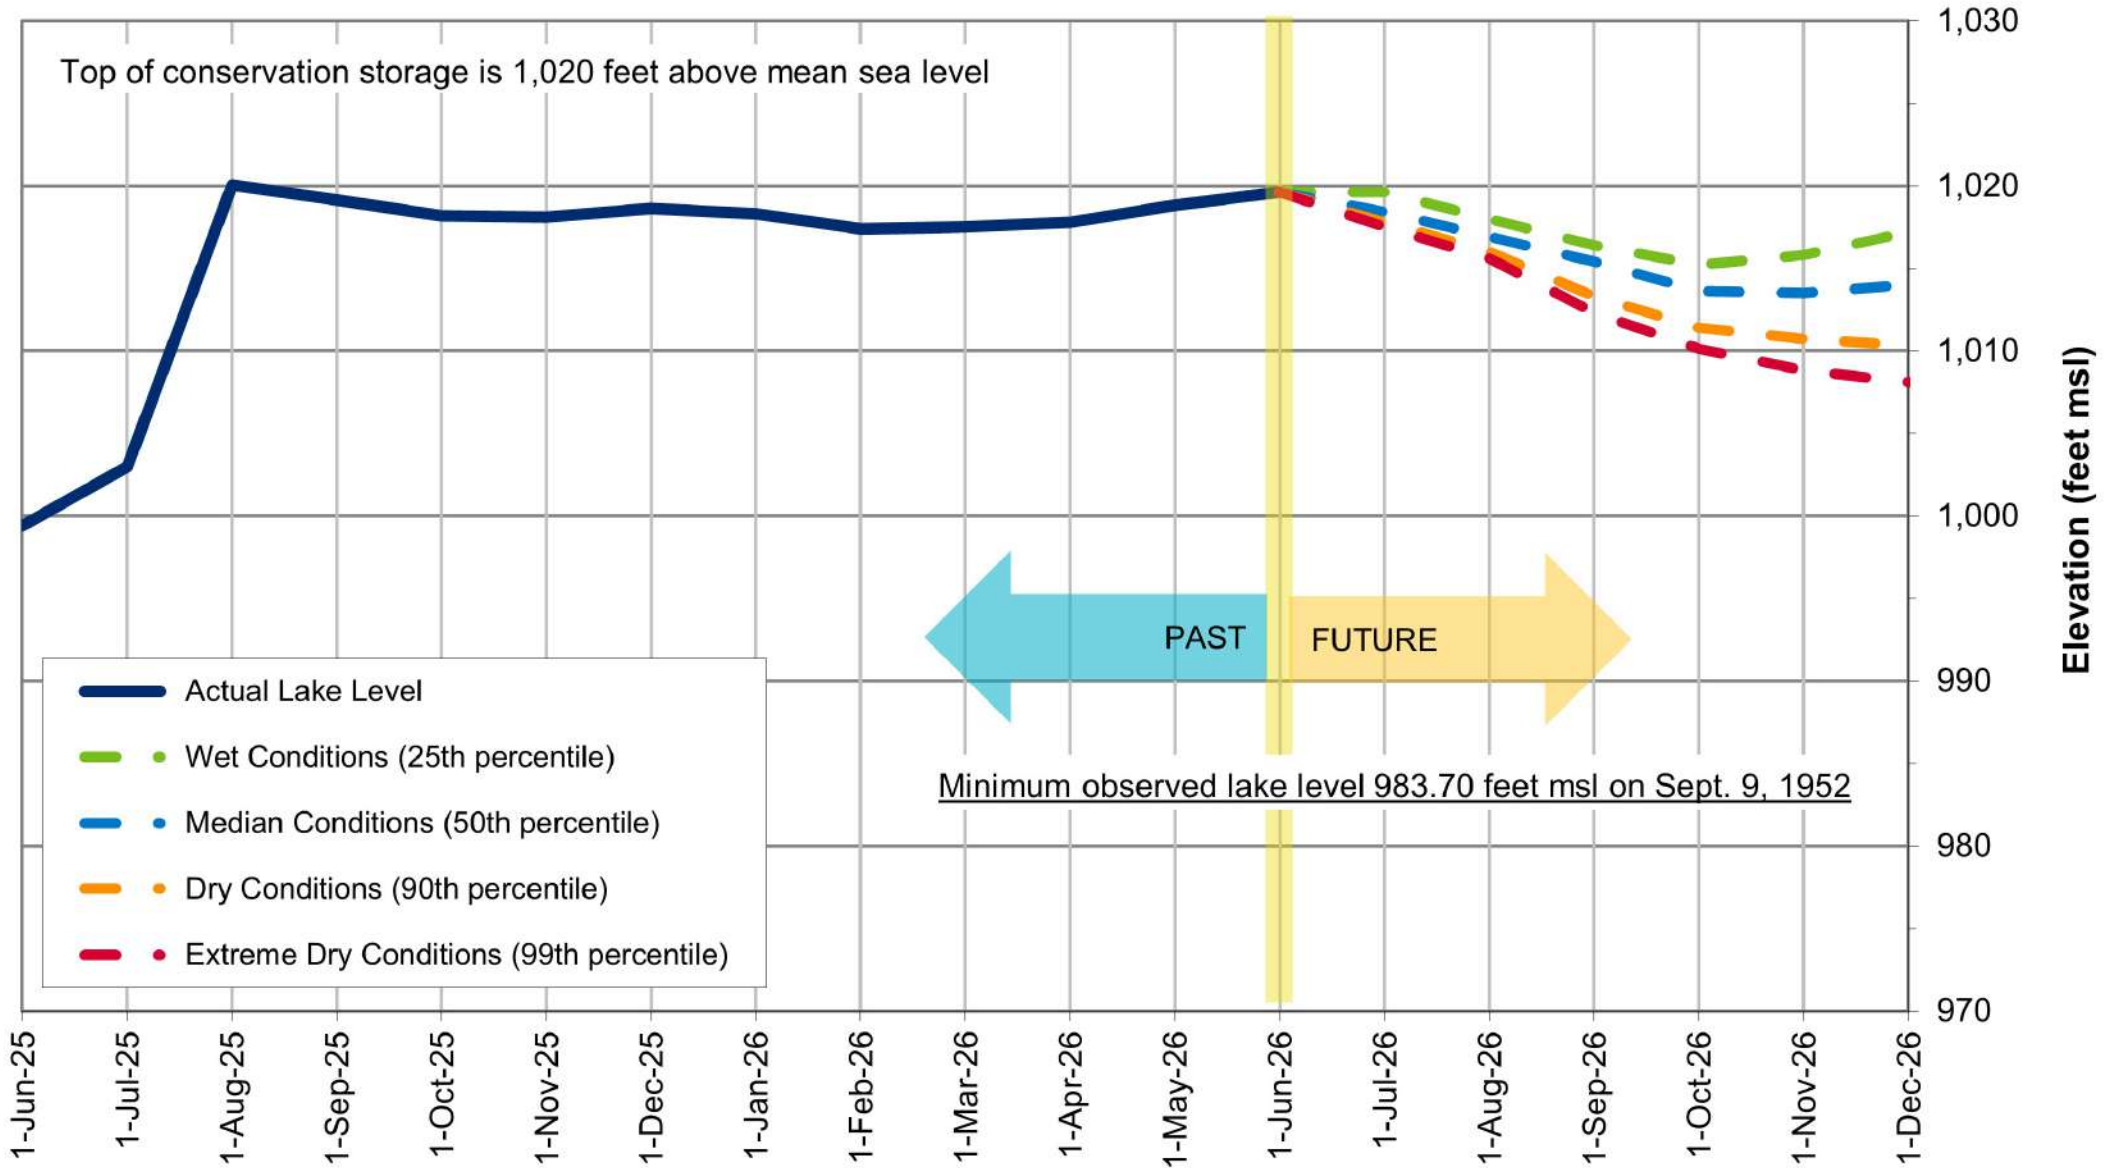

# Lake Buchanan Level Projection\*

\*Based on results from the draft stochastic model under development to reflect provisions of the 2020 Water Management Plan.