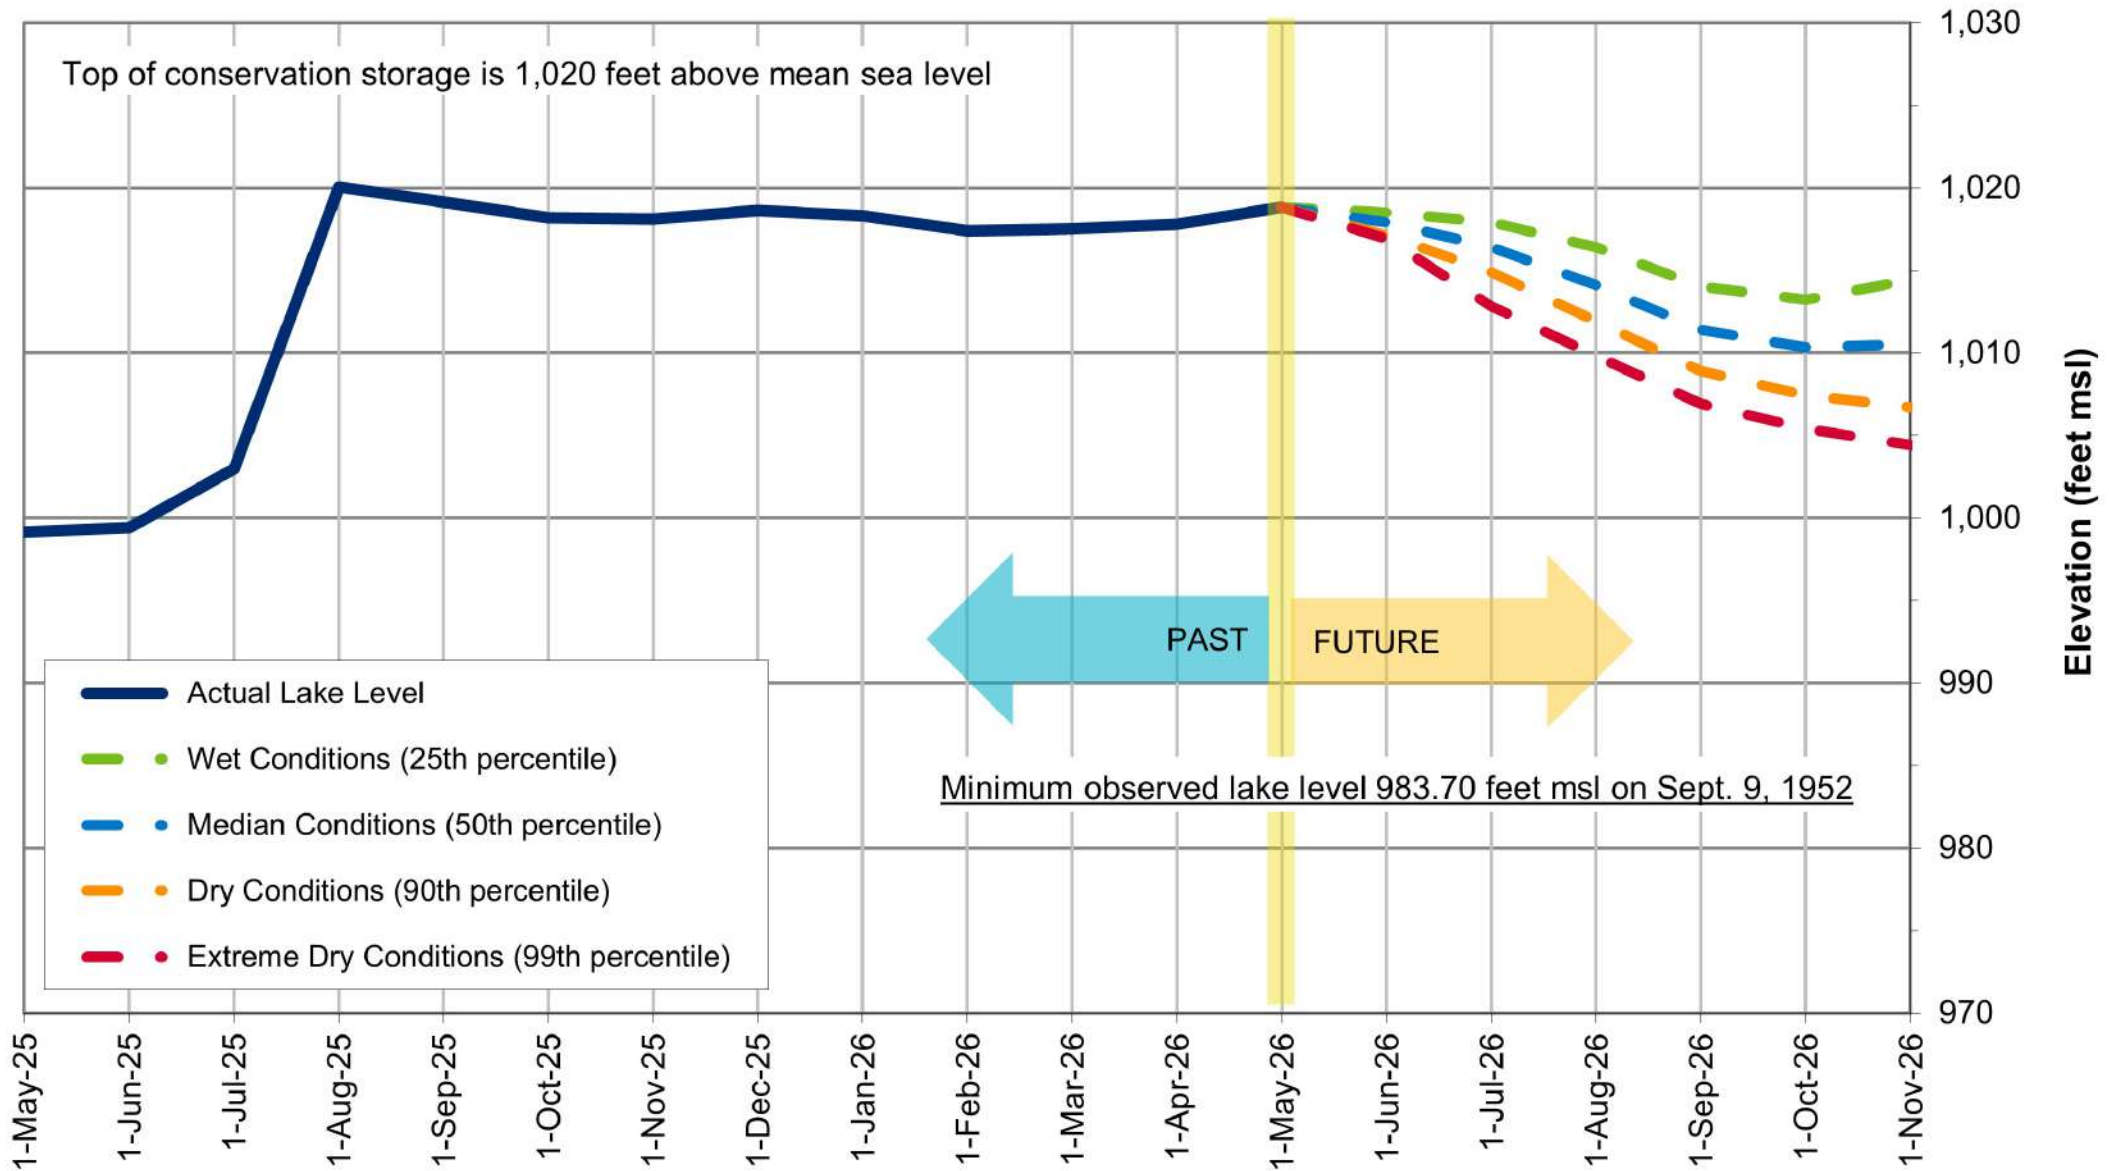

Lake Buchanan Level Projection*

*Based on results from the draft stochastic model under development to reflect provisions of the 2020 Water Management Plan.