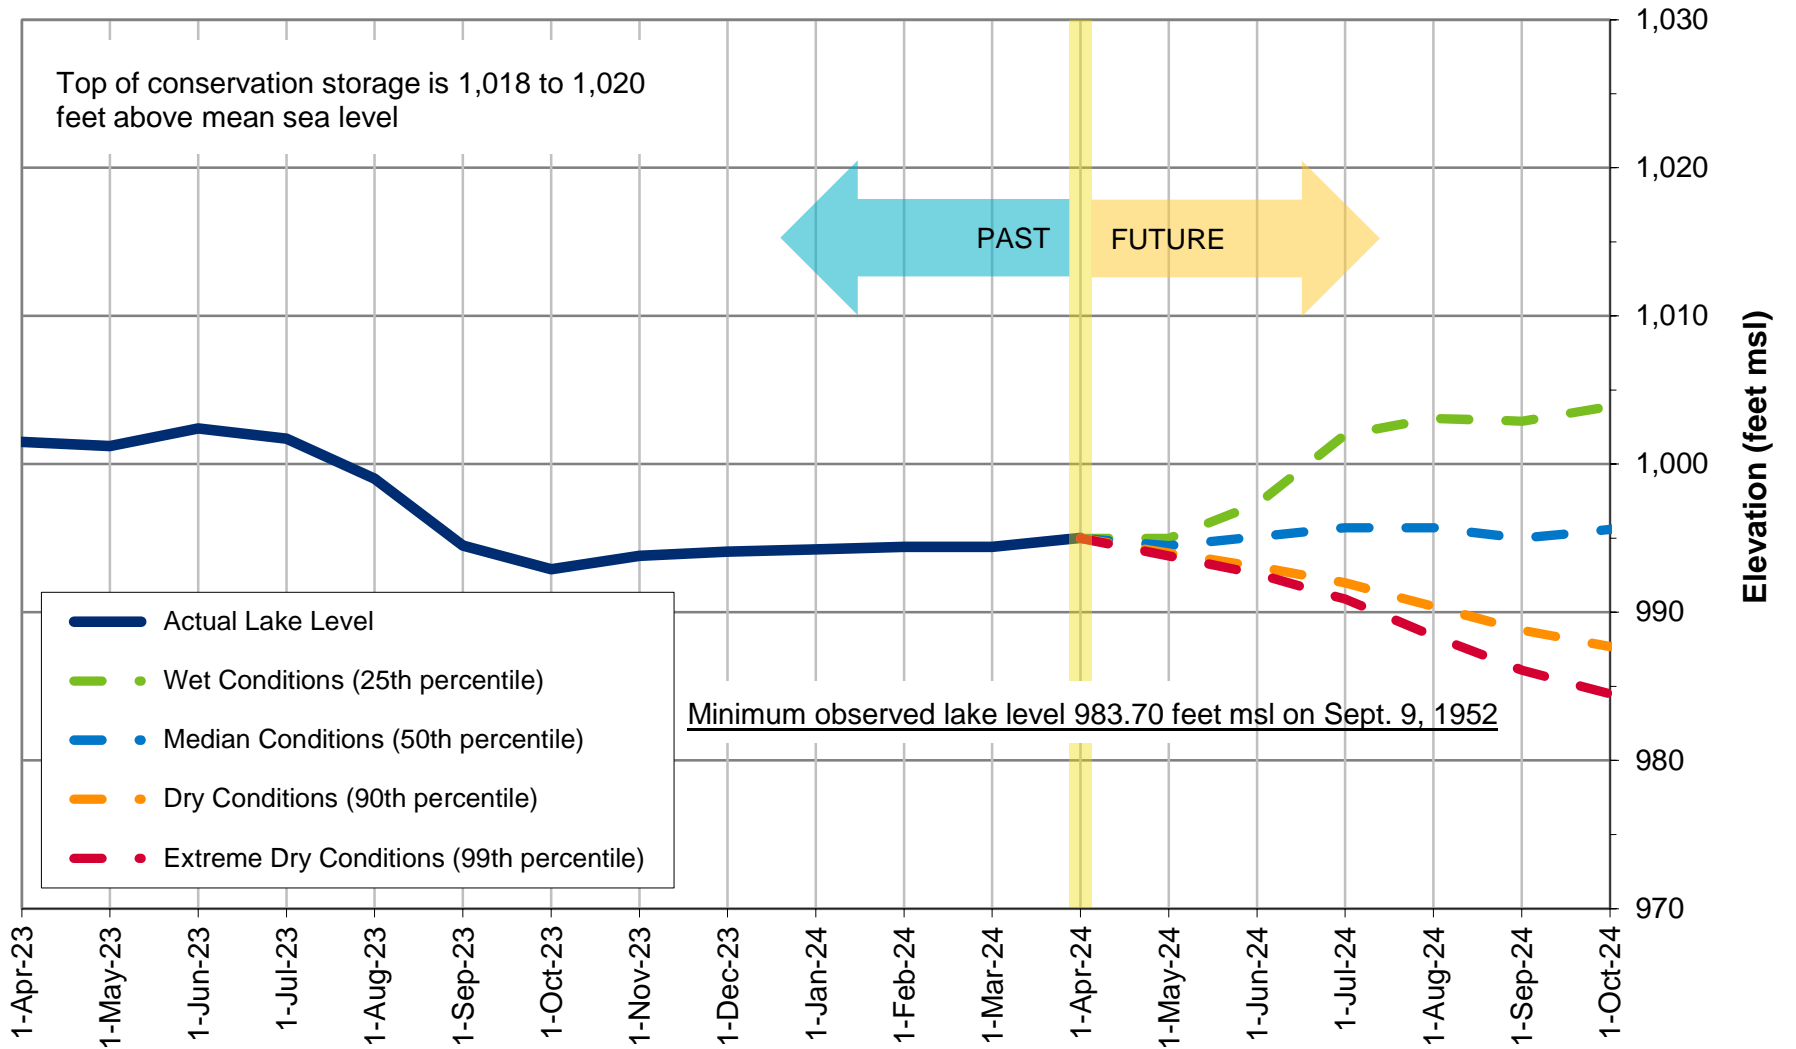

Lake Buchanan Level Projection*

**Based on results from the draft stochastic model under development to reflect provisions of the 2020 Water Management Plan.*