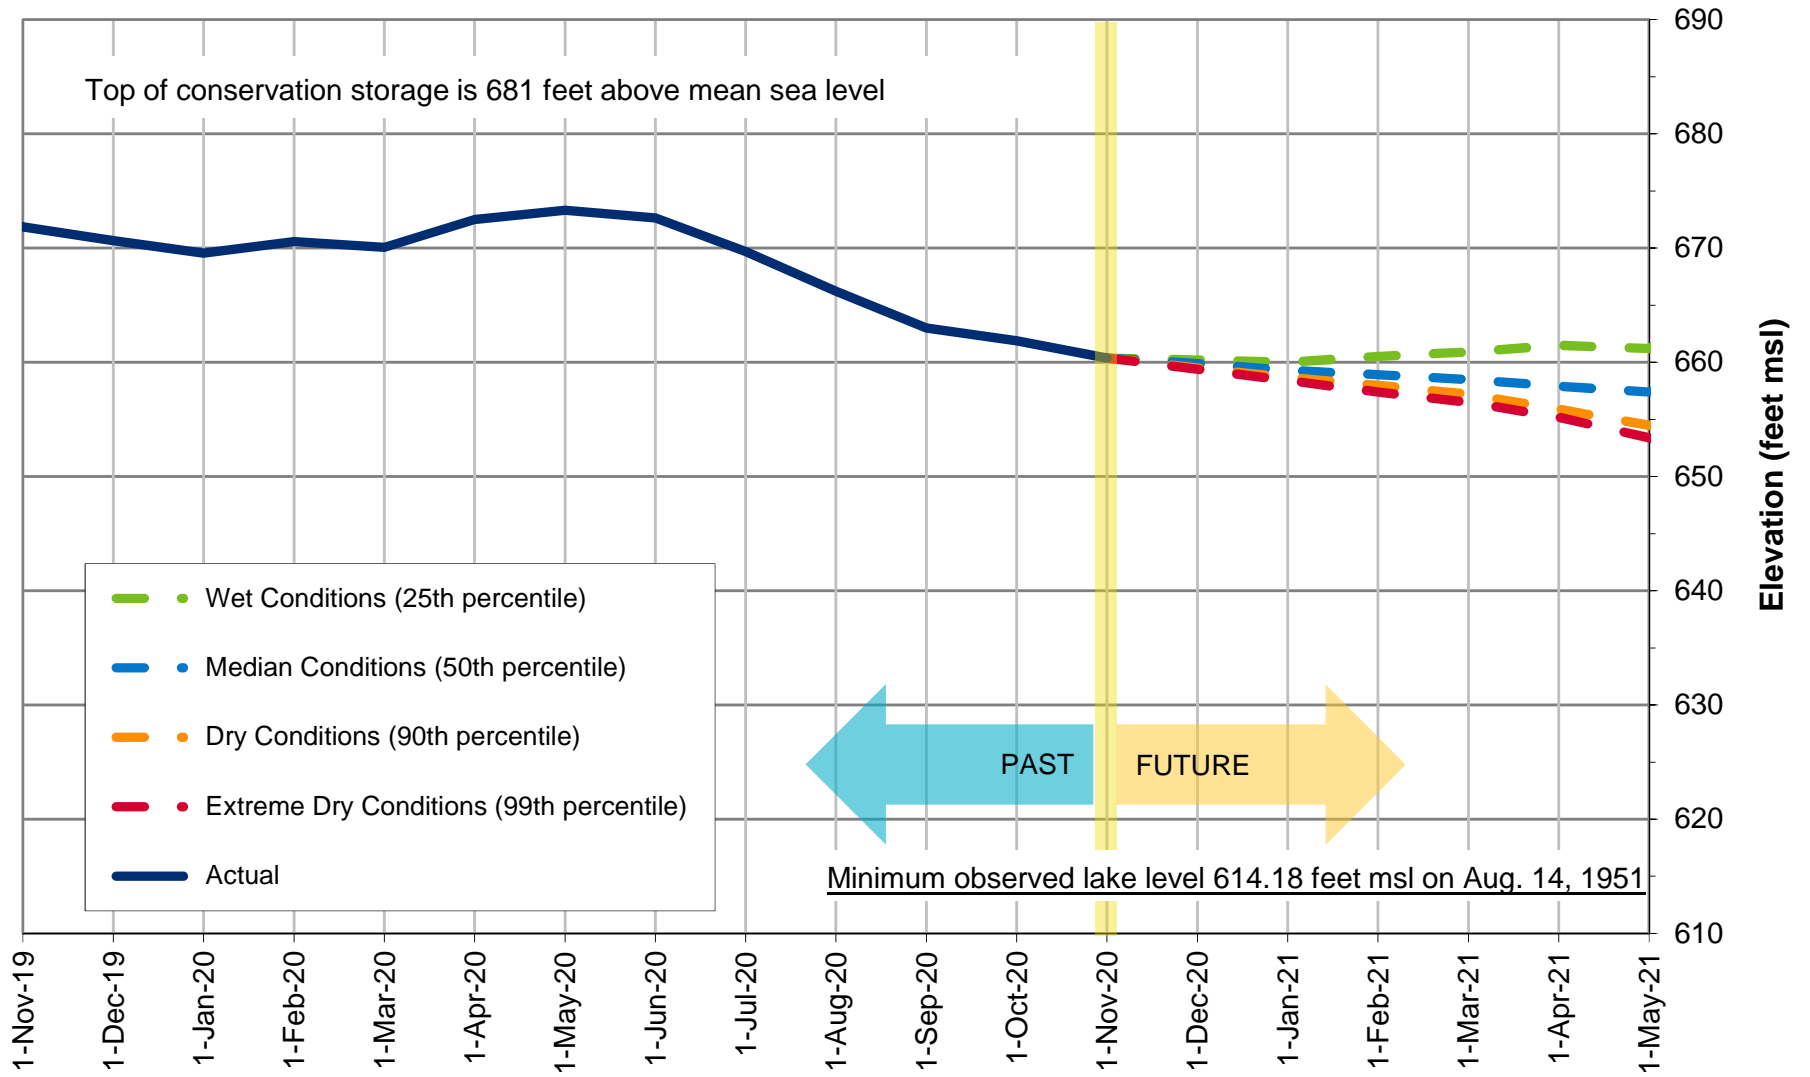

# Lake Travis Level Forecast\*

\*Based on results from the draft stochastic model under development to reflect provisions of the 2020 Water Management Plan.