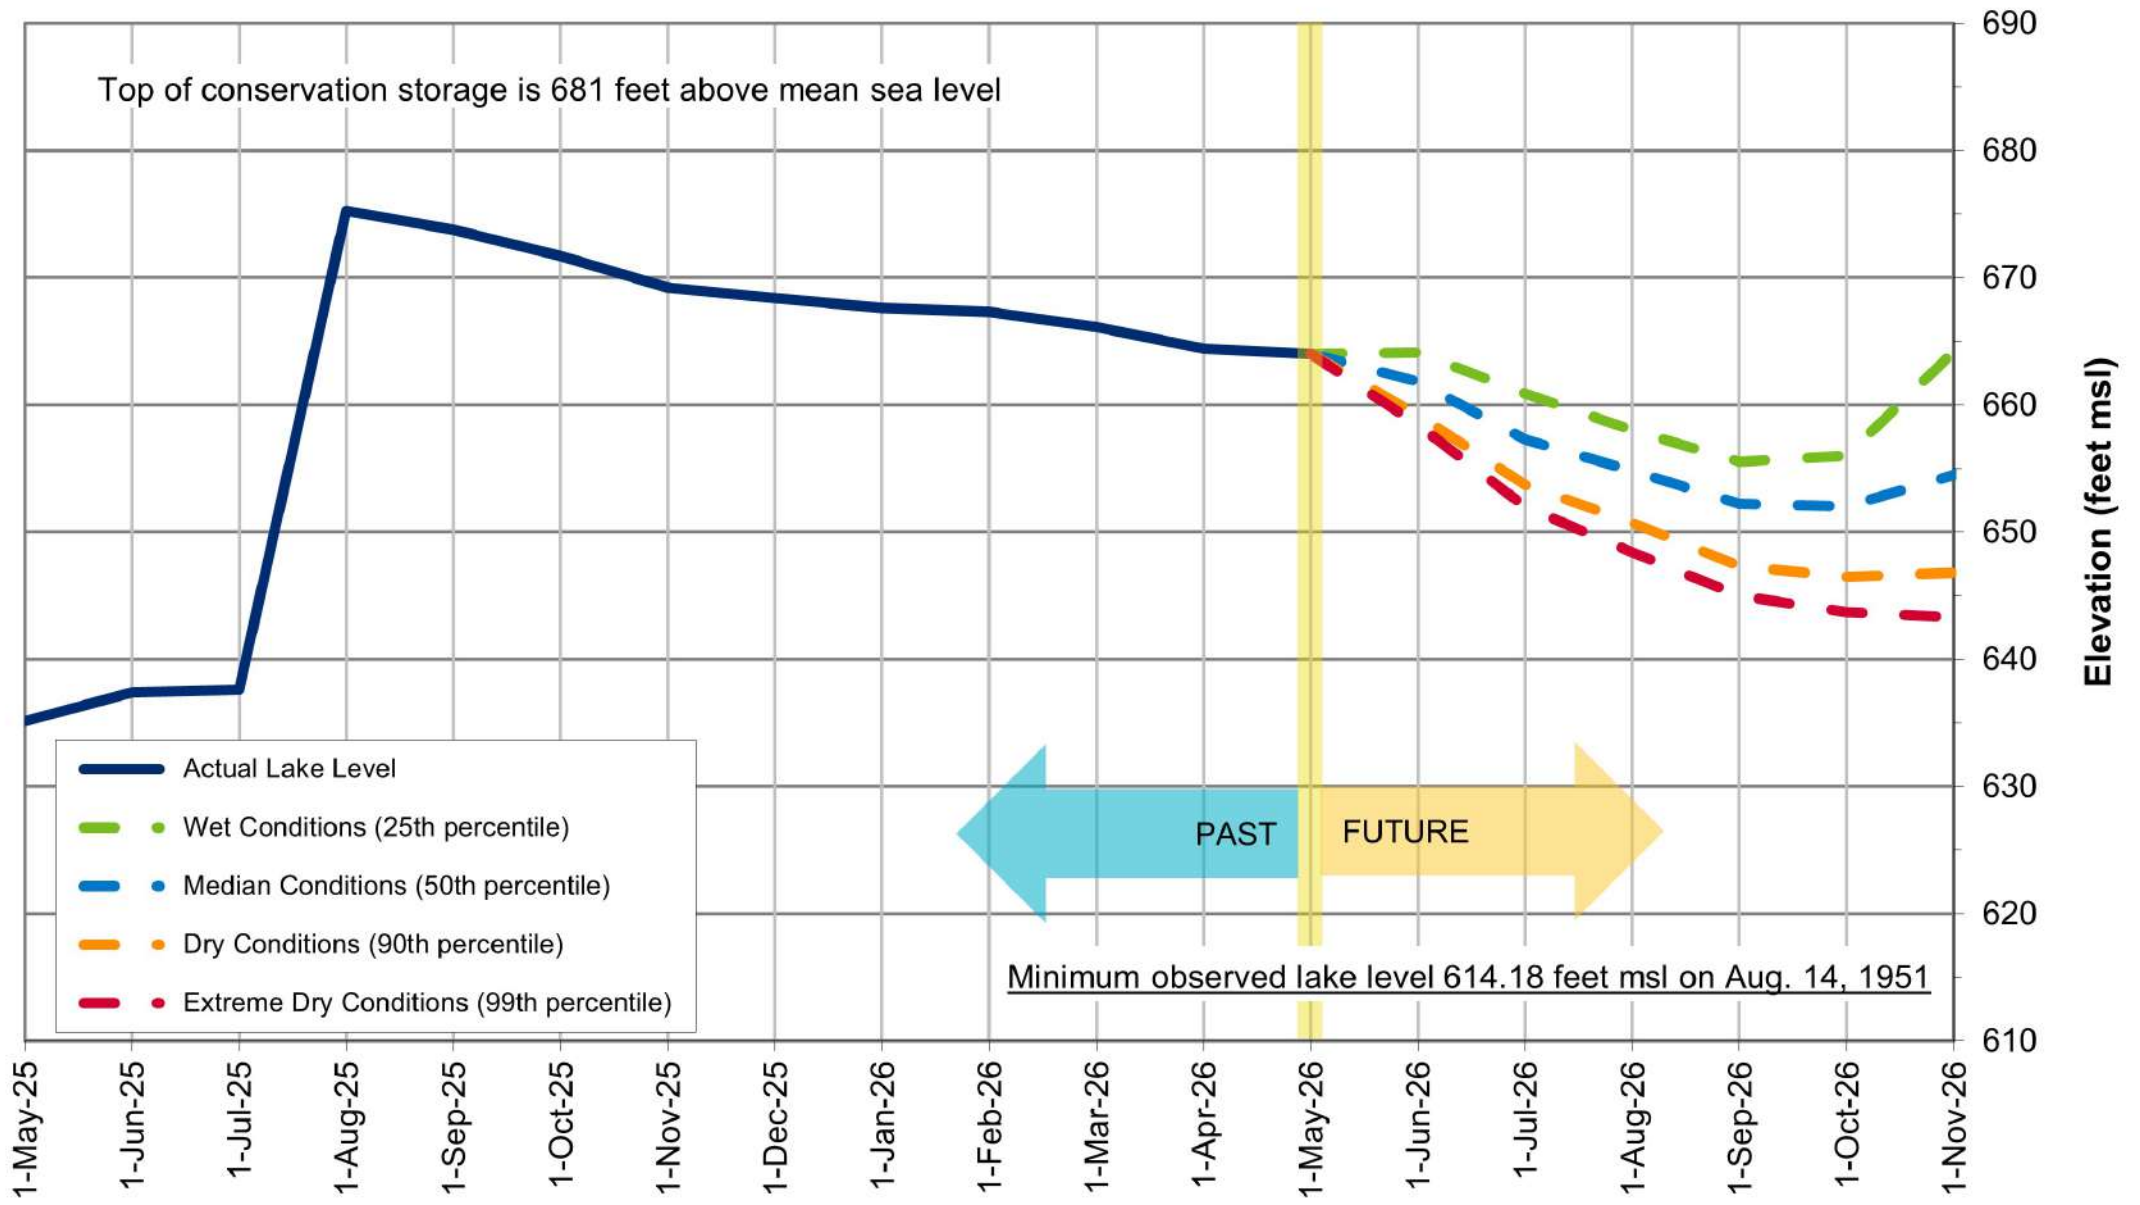

Lake Travis Level Projection*

*Based on results from the draft stochastic model under development to reflect provisions of the 2020 Water Management Plan.