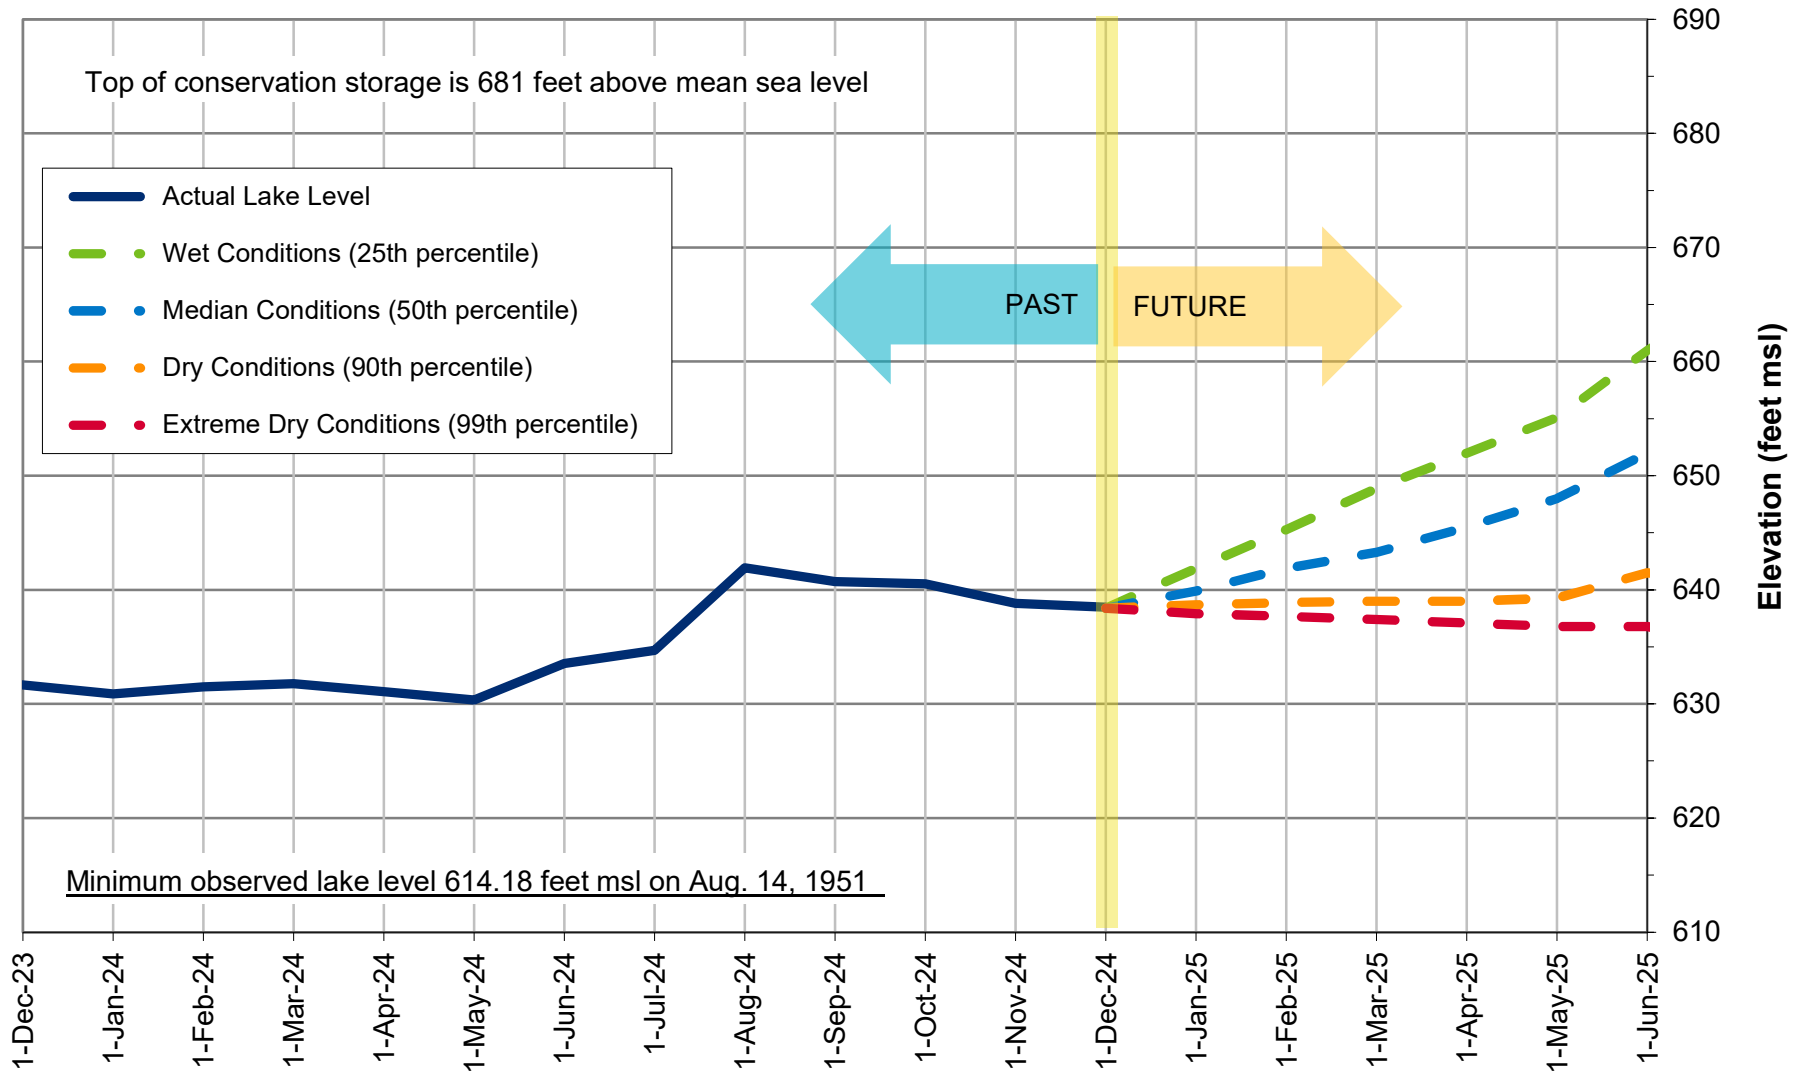

Lake Travis Level Projection*

**Based on results from the draft stochastic model under development to reflect provisions of the 2020 Water Management Plan.*