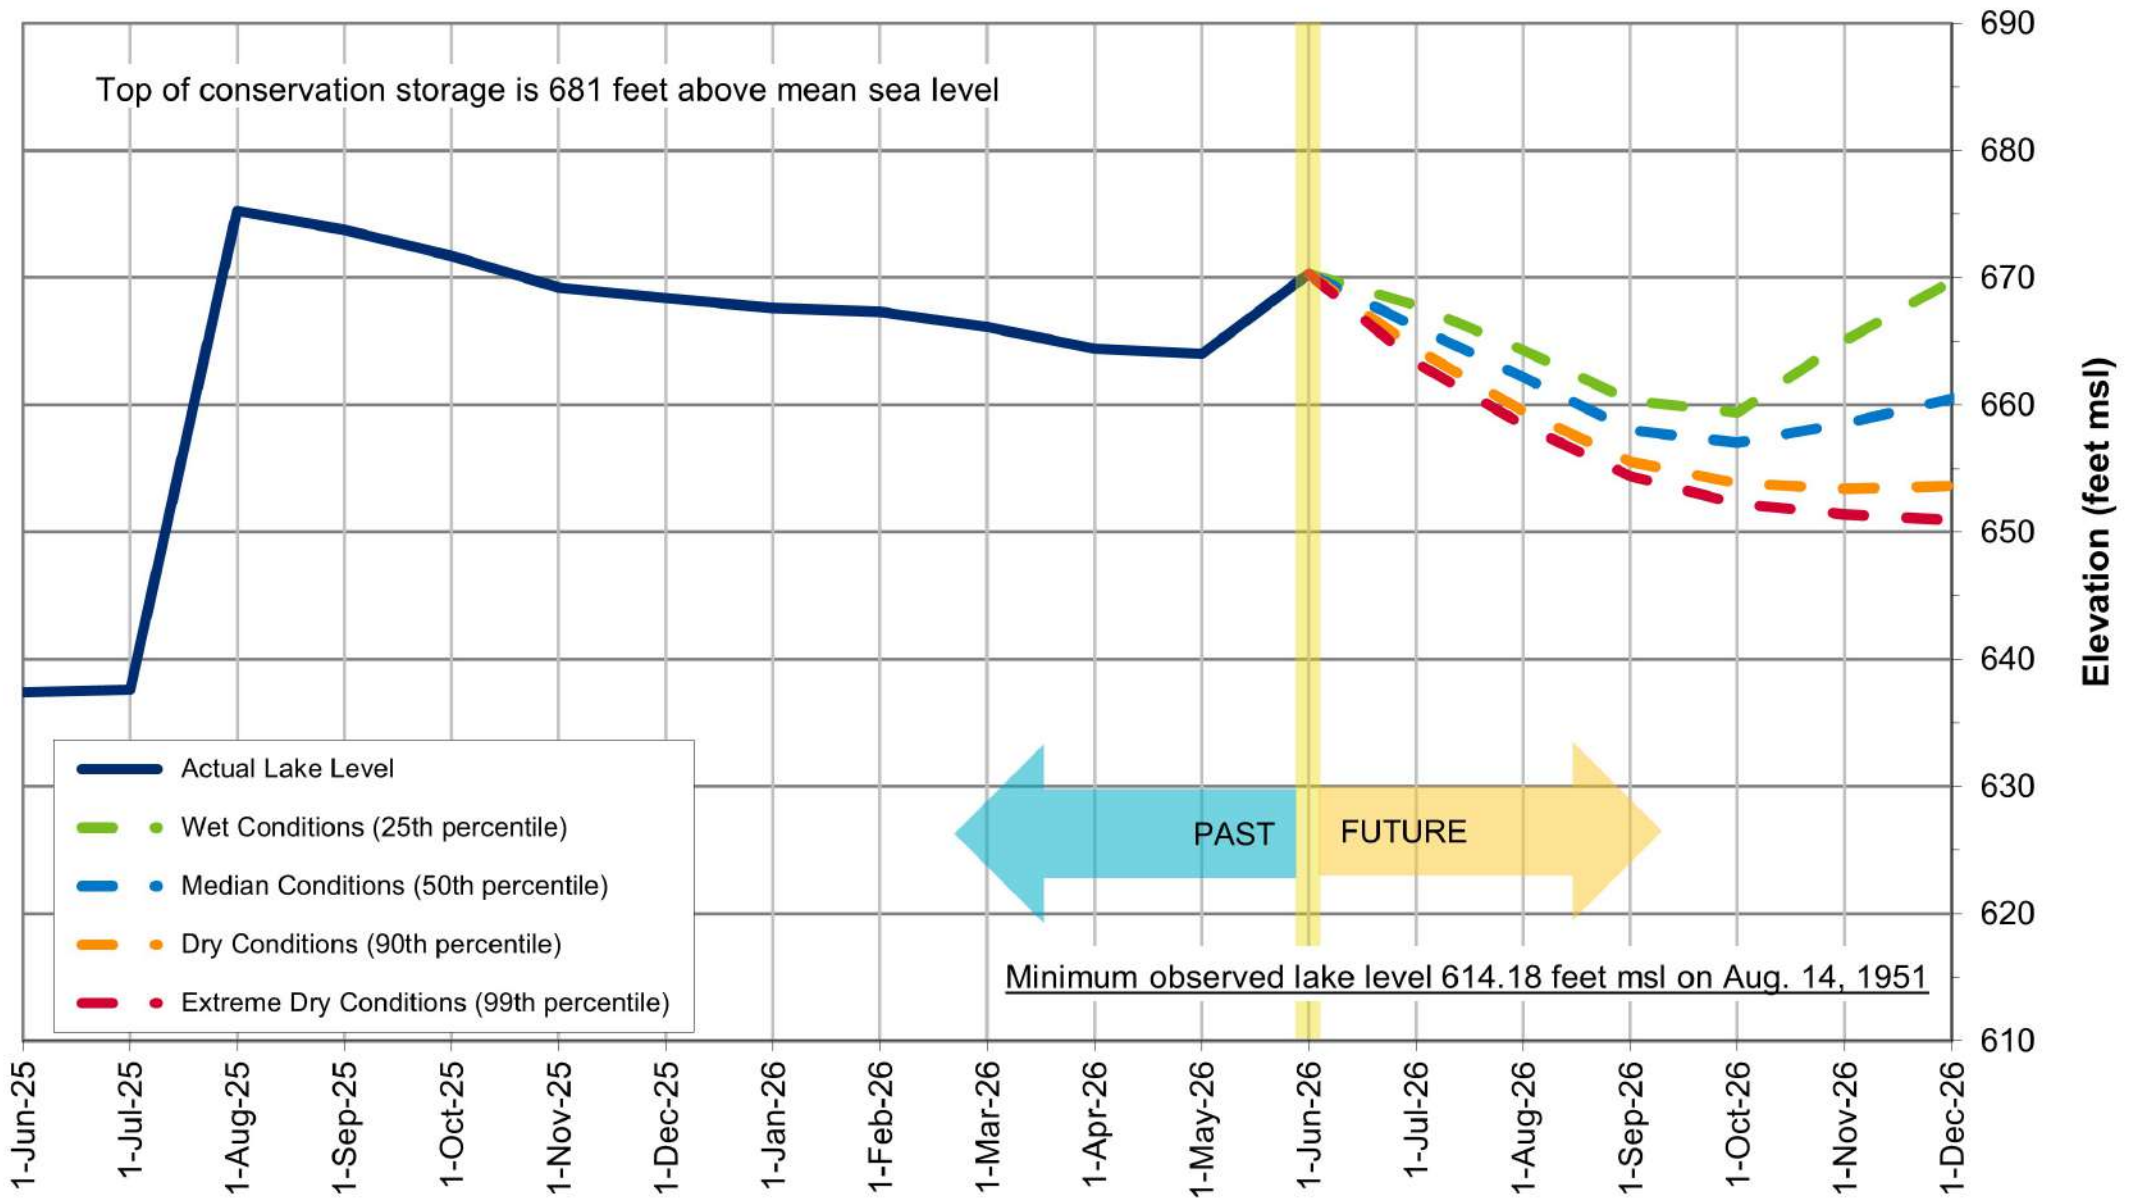

Lake Travis Level Projection*

*Based on results from the draft stochastic model under development to reflect provisions of the 2020 Water Management Plan.