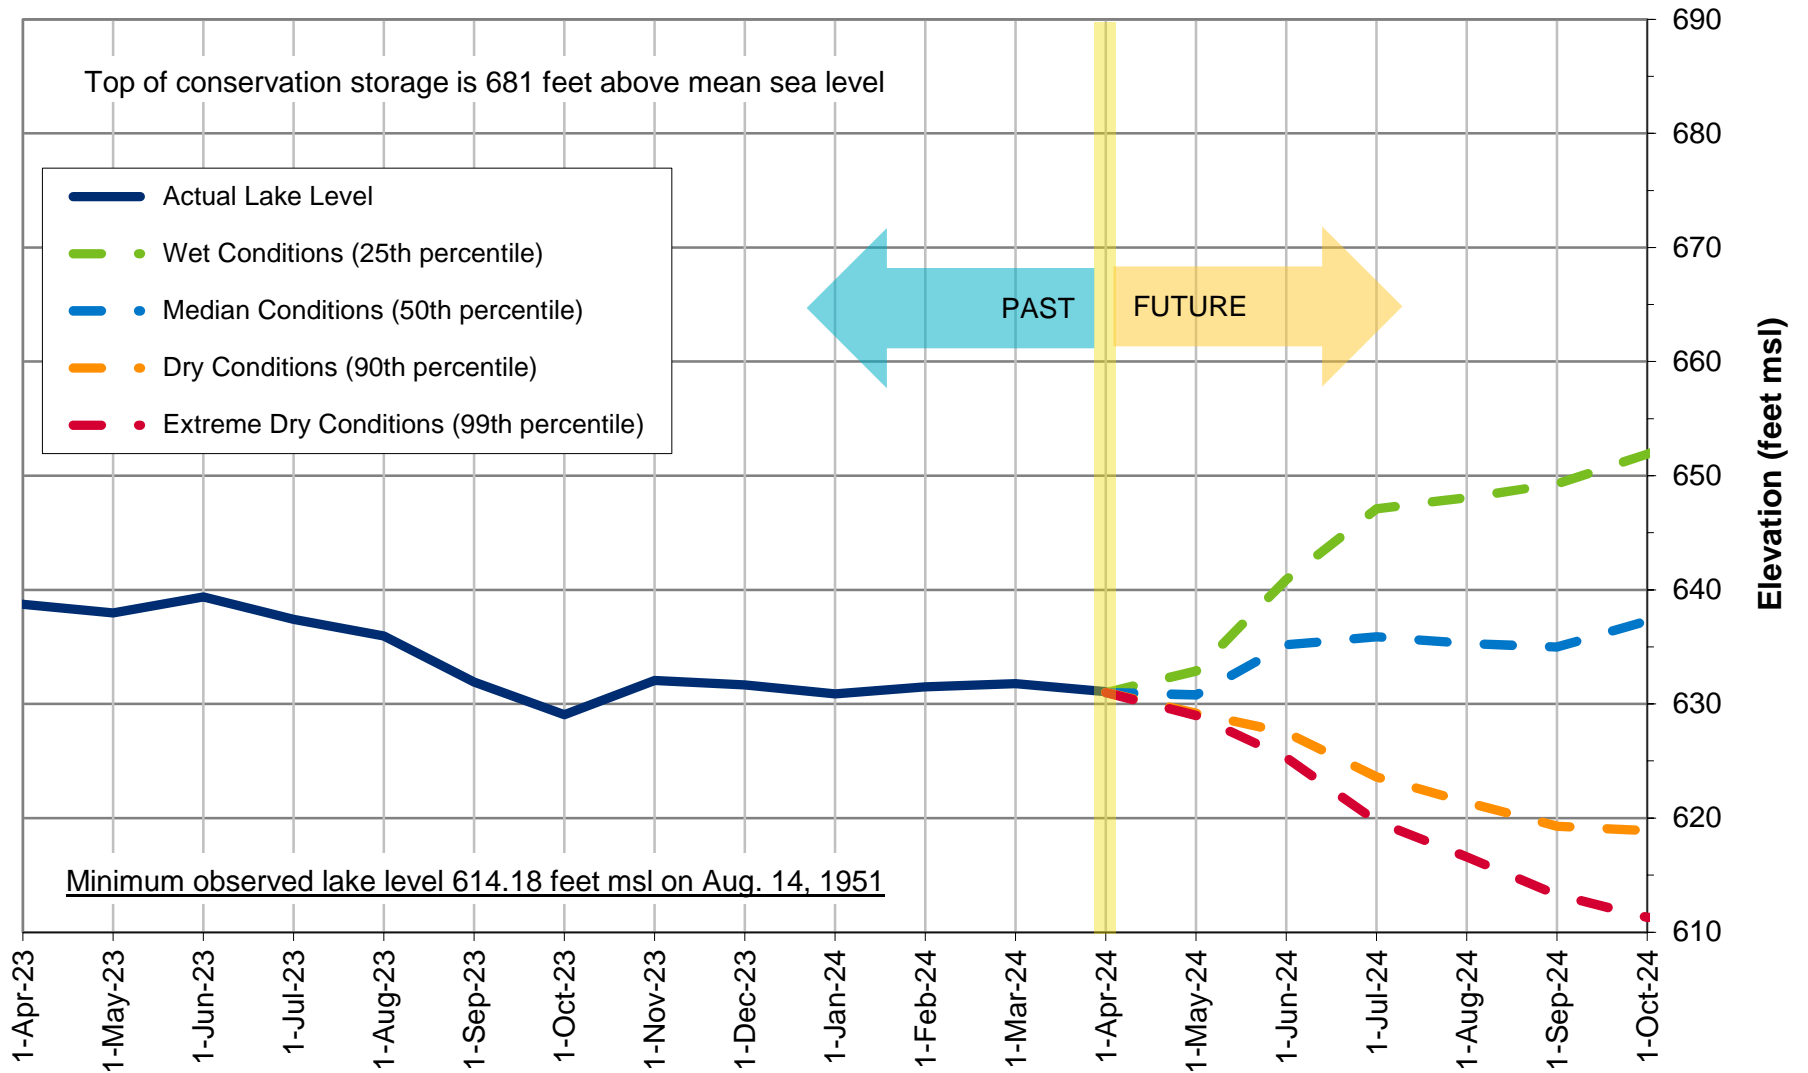

Lake Travis Level Projection*

*Based on results from the draft stochastic model under development to reflect provisions of the 2020 Water Management Plan.