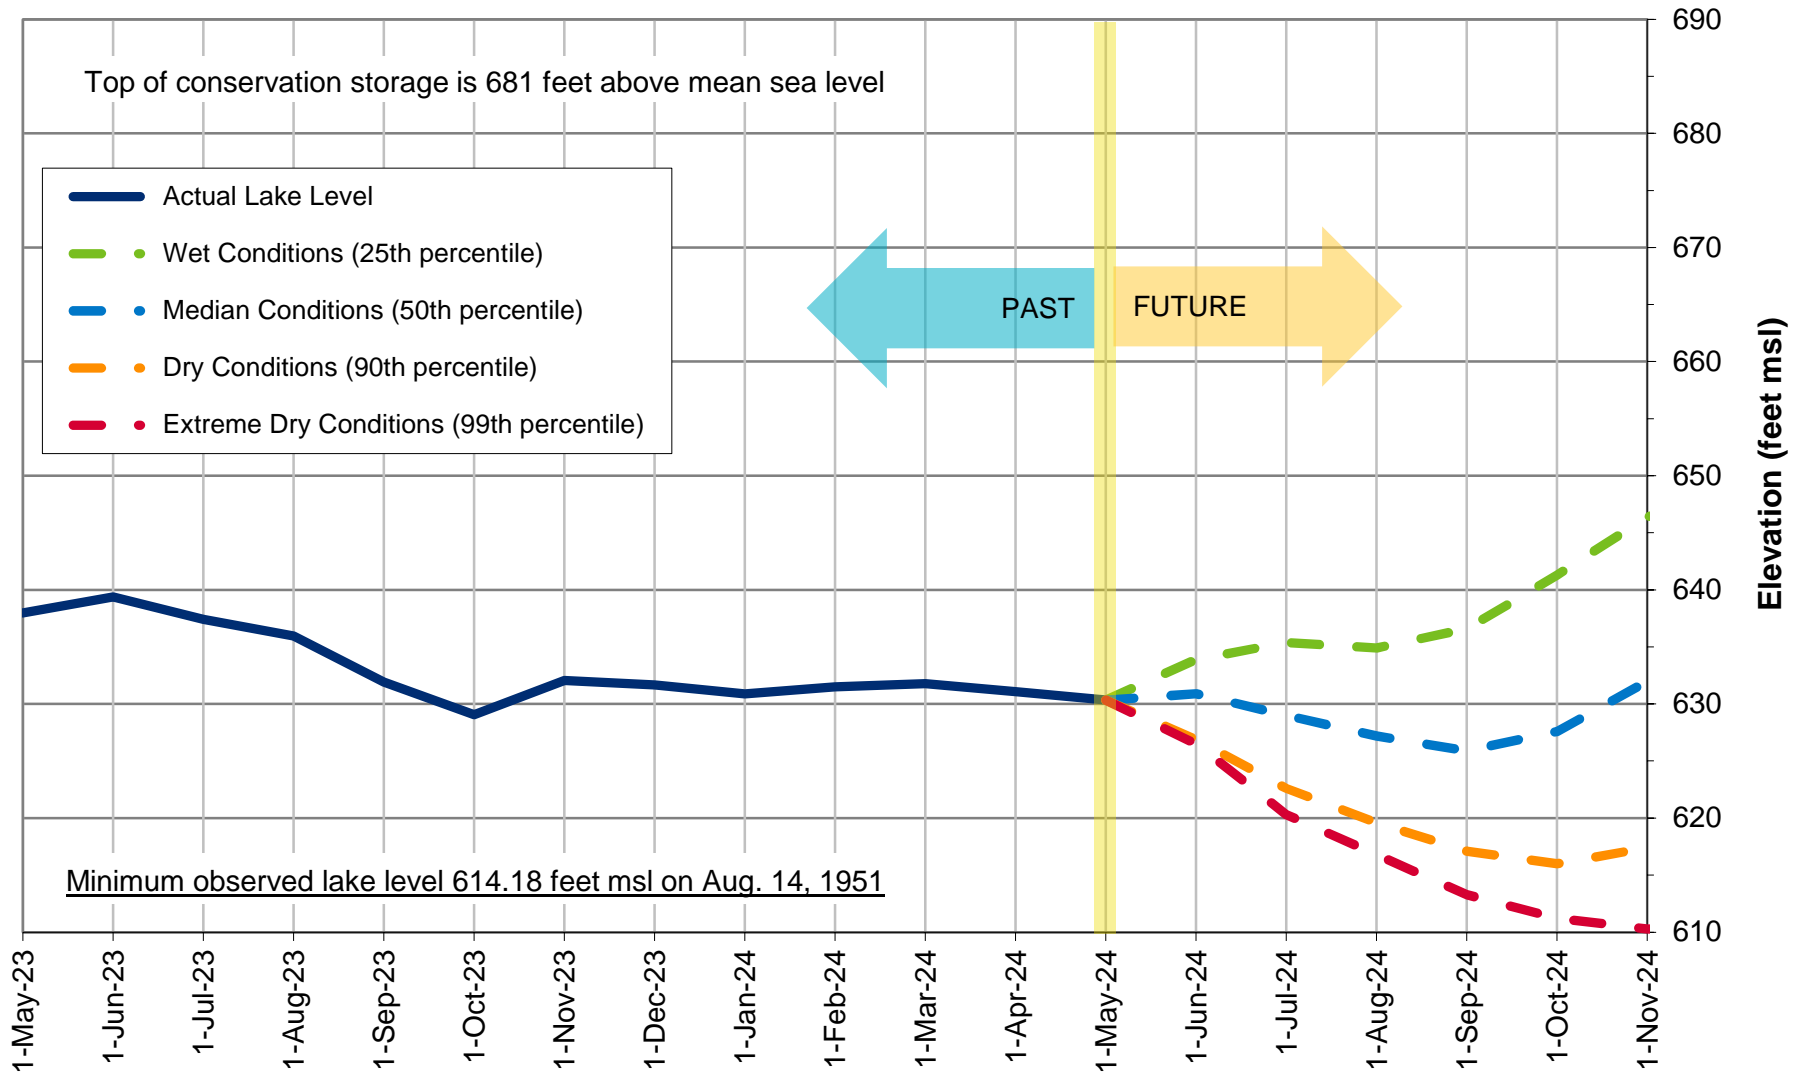

Lake Travis Level Projection*

*Based on results from the draft stochastic model under development to reflect provisions of the 2020 Water Management Plan.