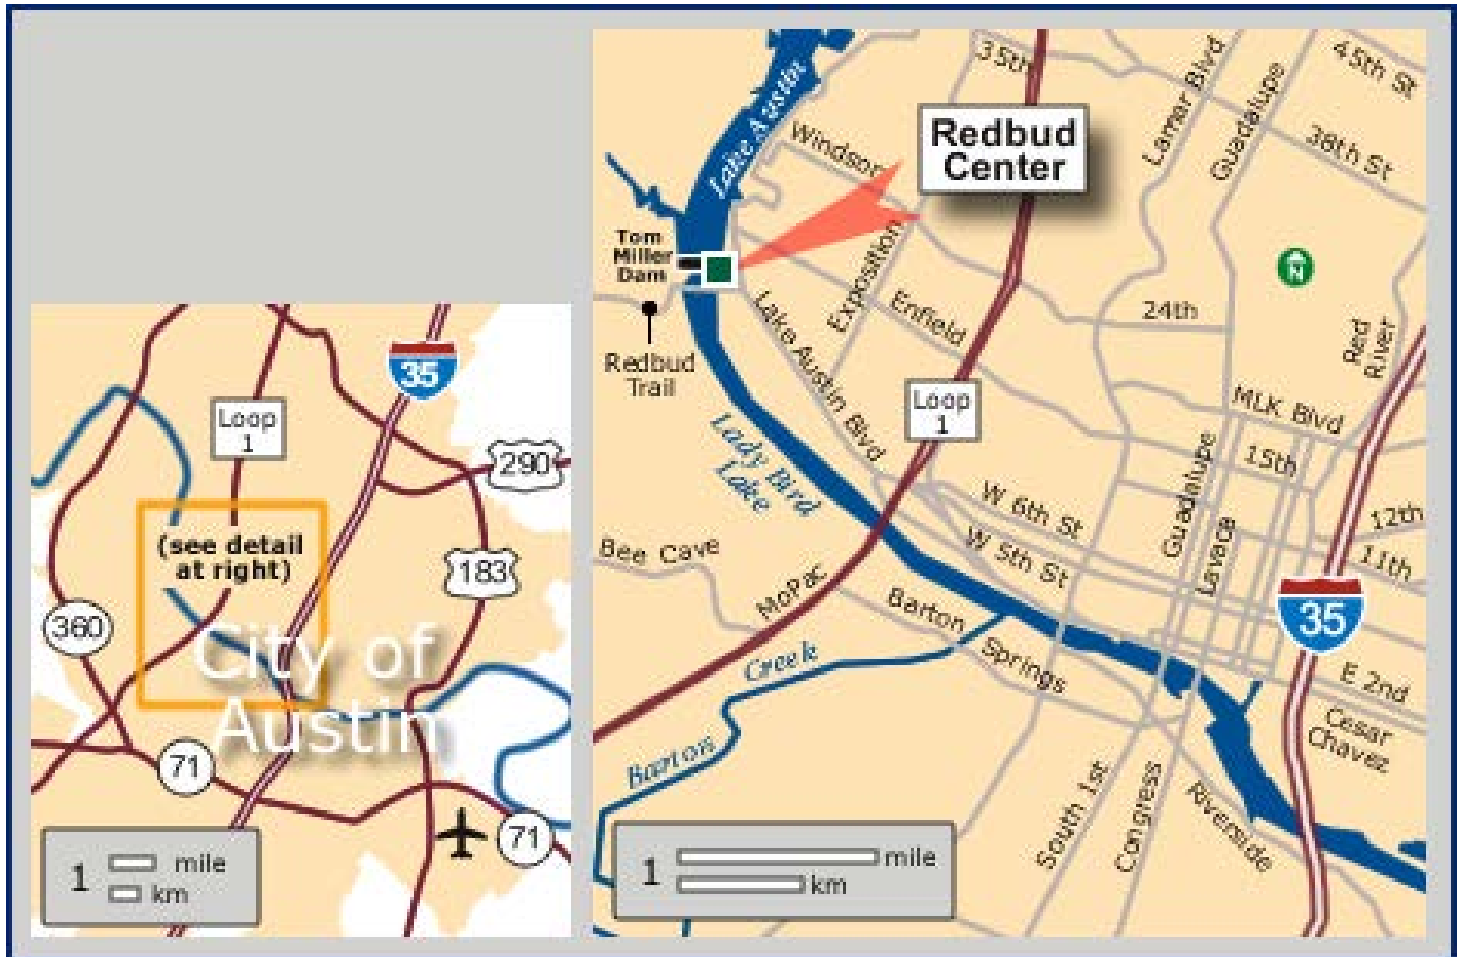

Map to LCRA's Redbud Center

Address:

Redbud Center
3601 Lake Austin Blvd.
Austin, Texas 78703

Phone: 512-473-3200

Directions: From [Austin-Bergstrom International Airport](#), go west on State Highway 71 about eight miles to Capital of Texas Highway. Exit, merge right on to Mo-Pac (Loop 1) and continue north. Cross the Colorado River and exit at Fifth Street/Lake Austin Boulevard. Turn left onto Lake Austin Boulevard. Continue about 1.5 miles to LCRA's offices. Entrance is on the left just past the traffic light at Redbud Trail.