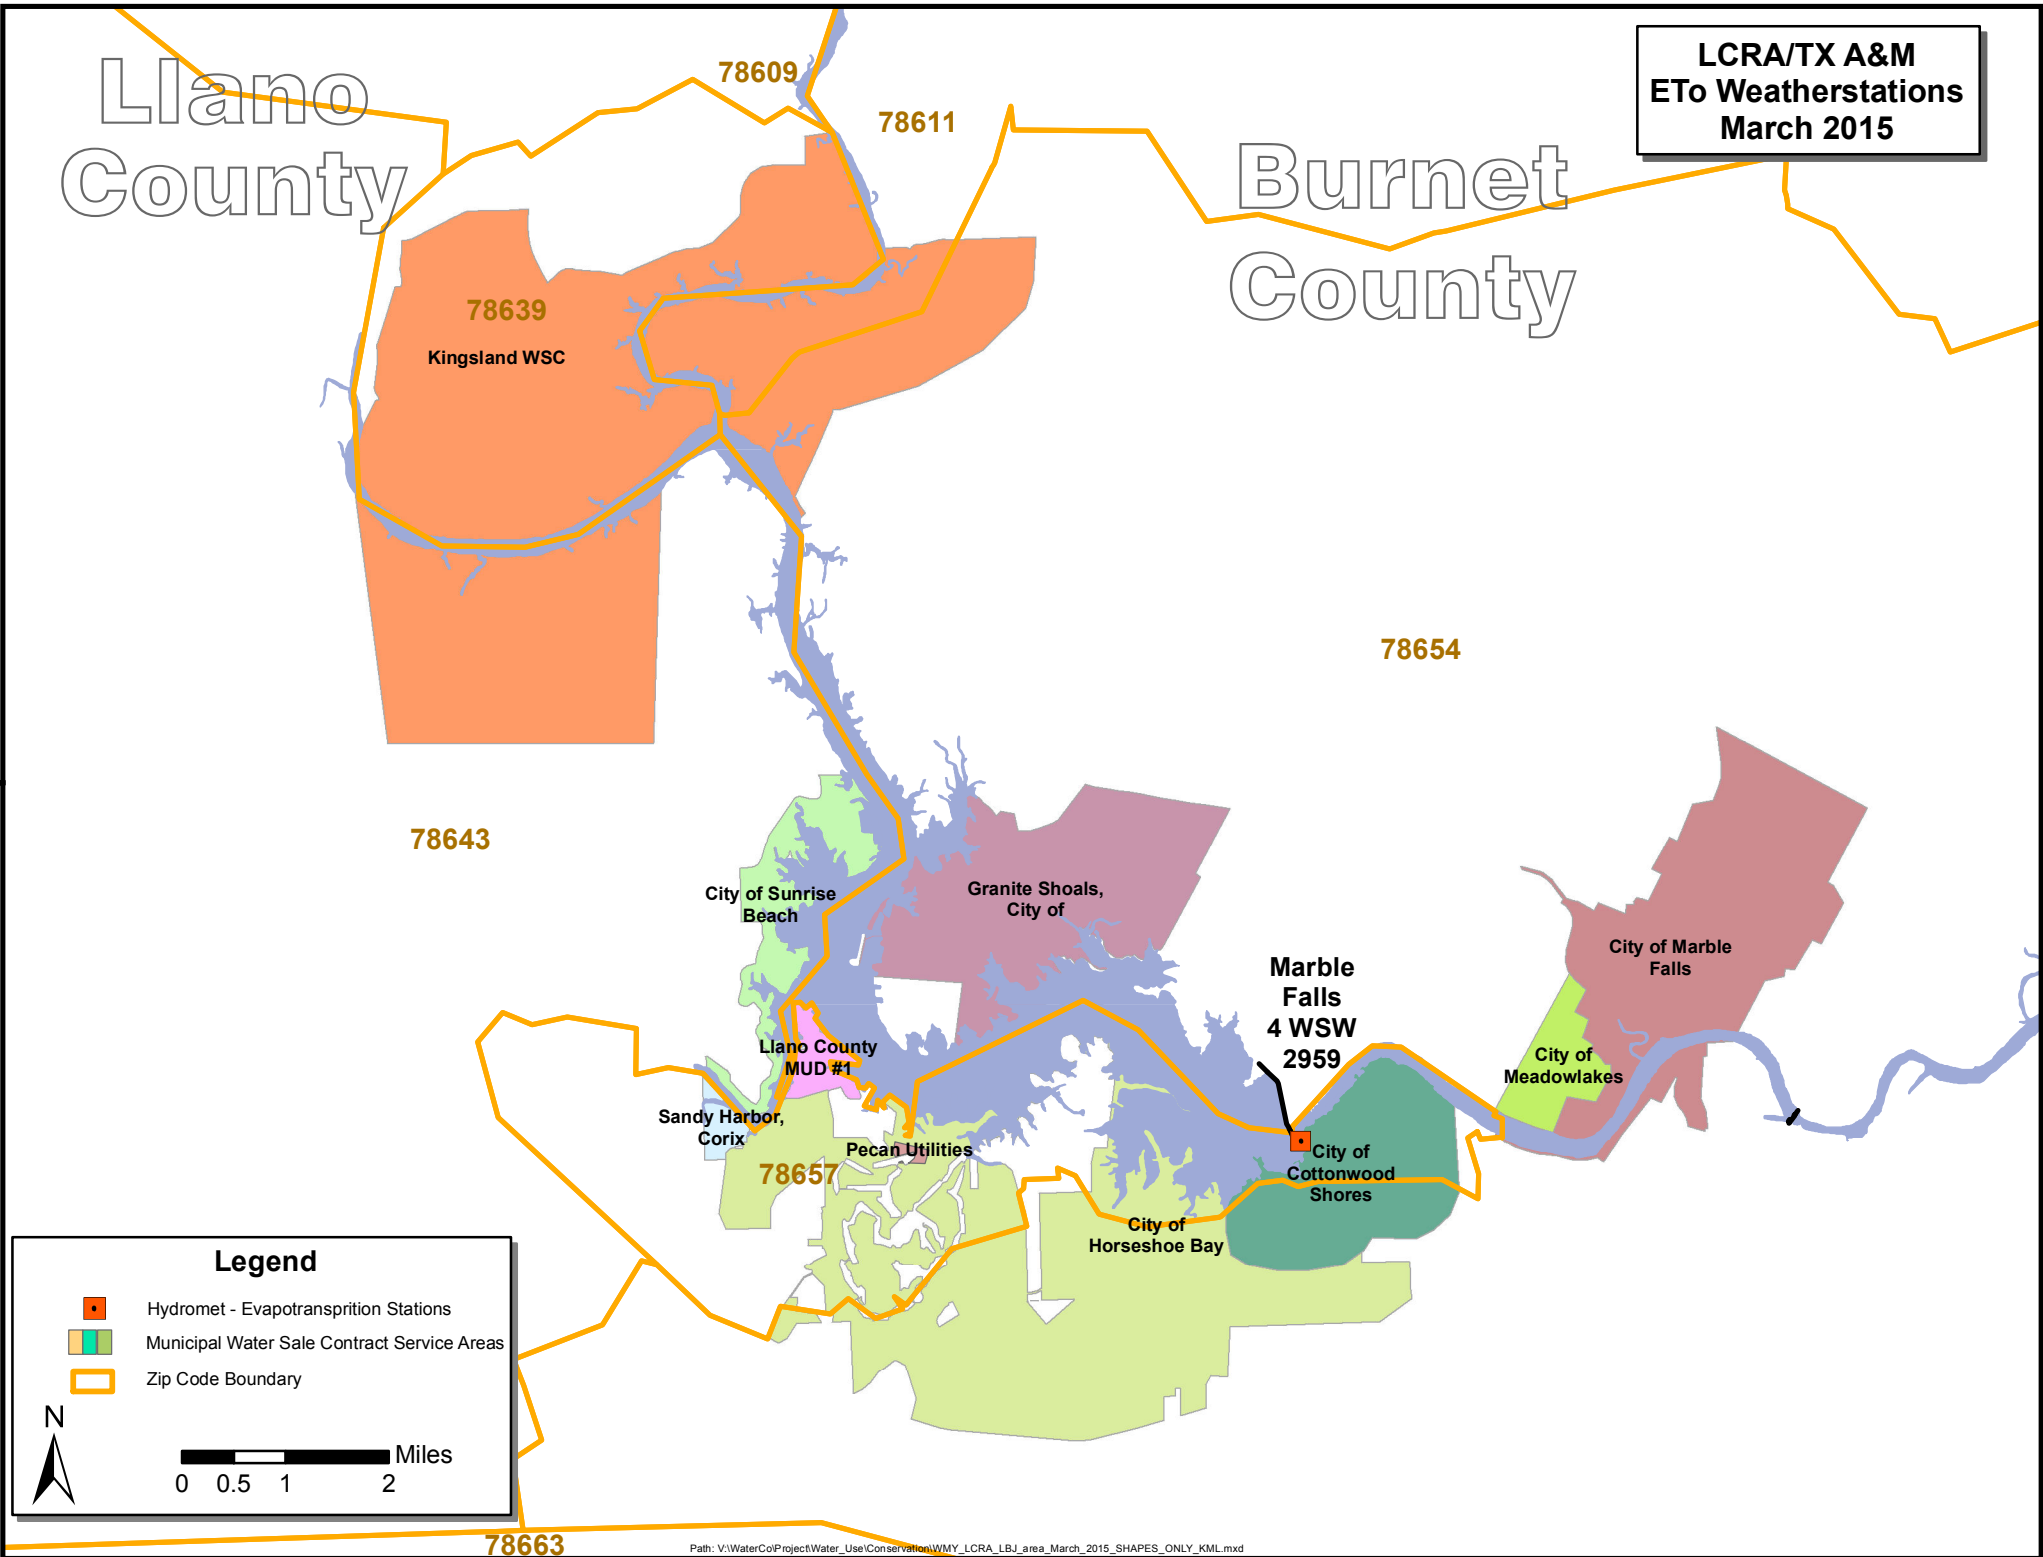

**LCRA/TX A&M
ETo Weatherstations
March 2015**

Llano
County

Burnet
County

Legend

- Hydromet - Evapotranspiration Stations
- Municipal Water Sale Contract Service Areas
- Zip Code Boundary

78663