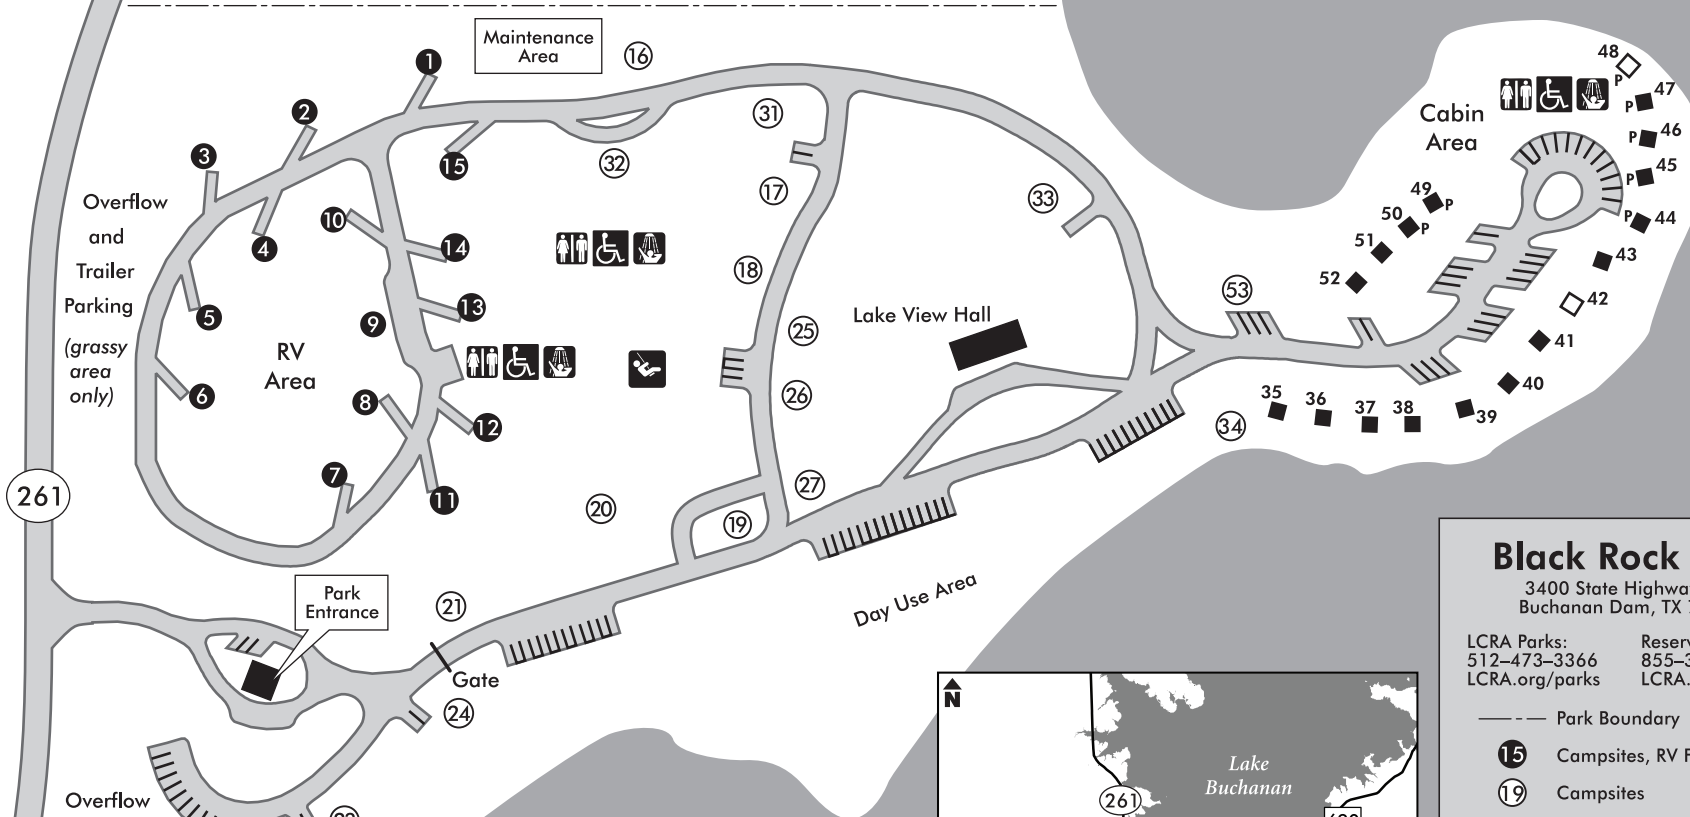

LLANO COUNTY PARK

Lake
Buchanan

261

Park Entrance

Gate

Day Use Area

Black Rock Park

3400 State Highway 261
Buchanan Dam, TX 78609

LCRA Parks: 512-473-3366
LCRA.org/parks

Reservations: 855-392-7638
LCRA.org/reserve

- Park Boundary
- 15 Campsites, RV Full Hookup
- 19 Campsites
- Cabins (P=Pet Friendly)
- ADA* Accessible Cabins
- Restroom (Flushing)
- Showers
- Boat Ramp
- Playground

0 200 Feet
0 50 Meters

*Americans with Disabilities Act