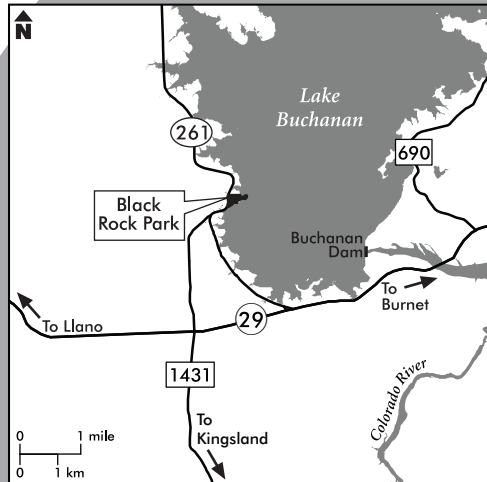

LLANO COUNTY PARK

Lake
Buchanan

261

Park Entrance

Gate

Day Use Area

Black Rock Park

3400 State Highway 261
Buchanan Dam, TX 78609

LCRA Parks: 512-473-3366
LCRA.org/parks

Reservations: 855-392-7638
LCRA.org/reserve

- Park Boundary
- 15 Campsites, RV Full Hookup
- 19 Campsites
- Cabins (P=Pet Friendly)
- ADA* Accessible Cabins
- Restroom (Flushing)
- Showers
- Boat Ramp
- Playground

0 200 Feet
0 50 Meters

*Americans with Disabilities Act