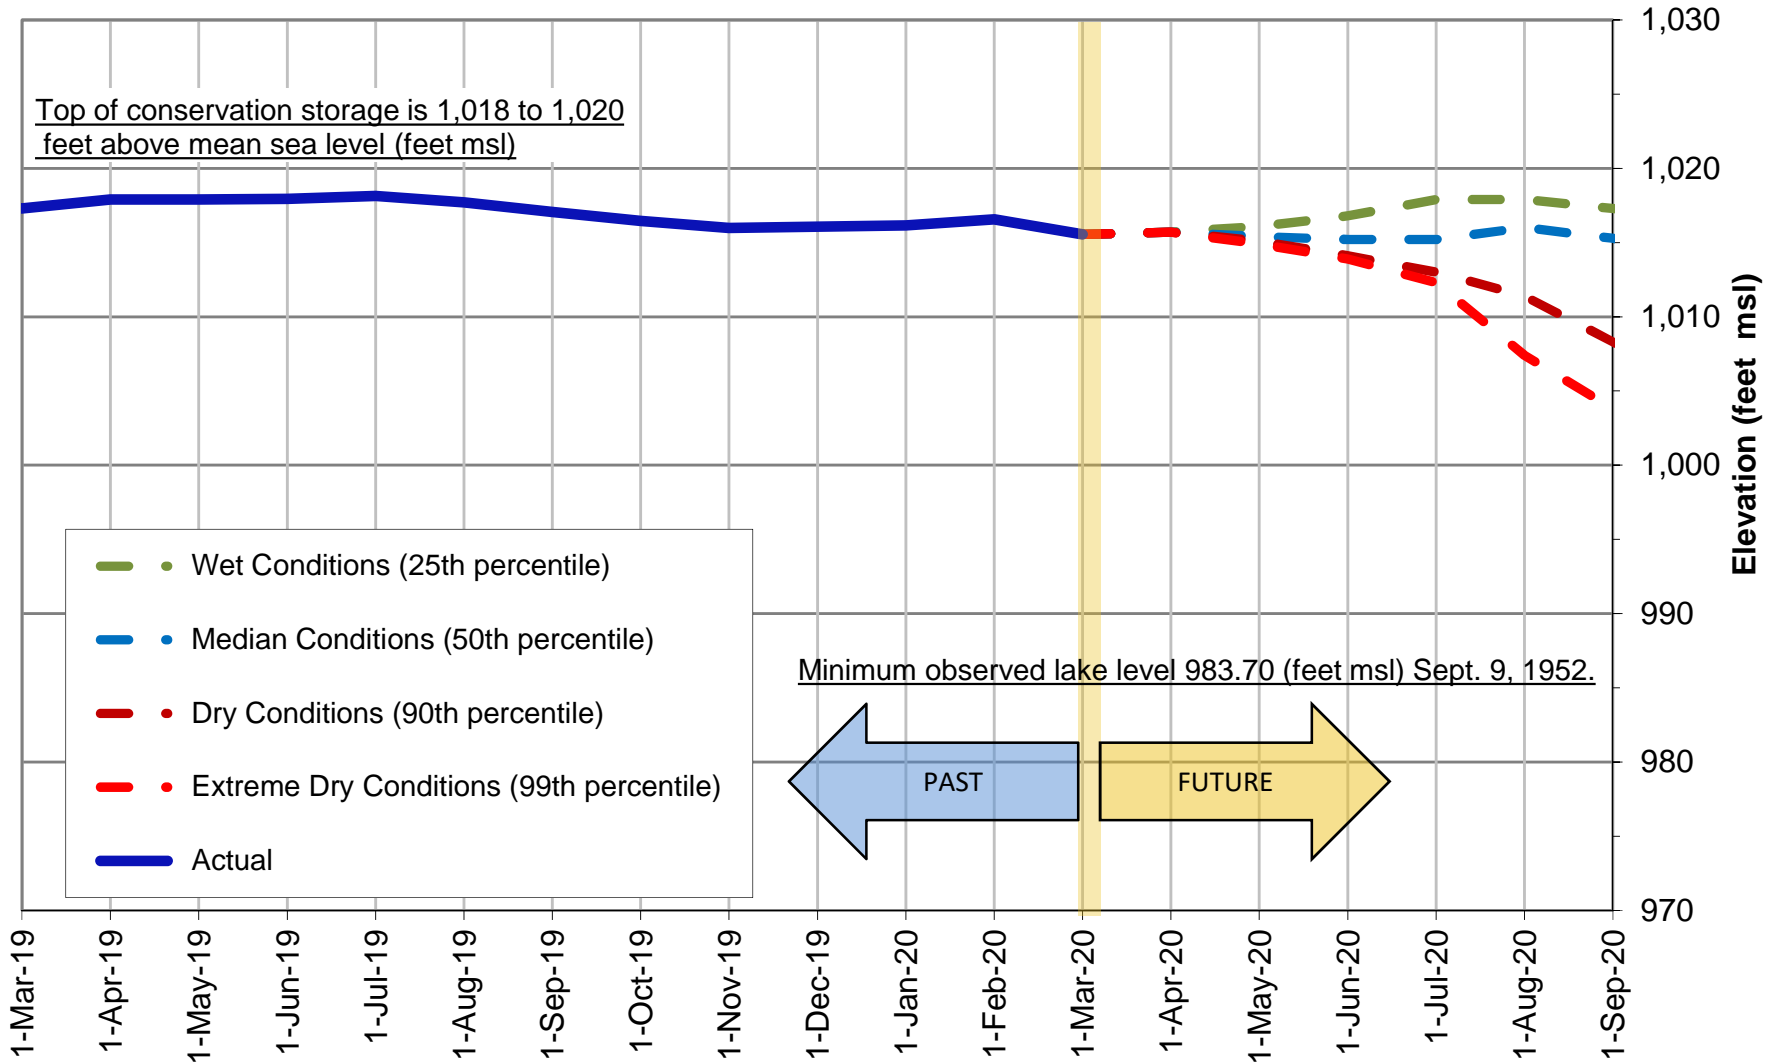

Lake Buchanan Level Forecast*

* Based on results from the draft stochastic model under development to reflect provisions of the 2020 Water Management Plan.