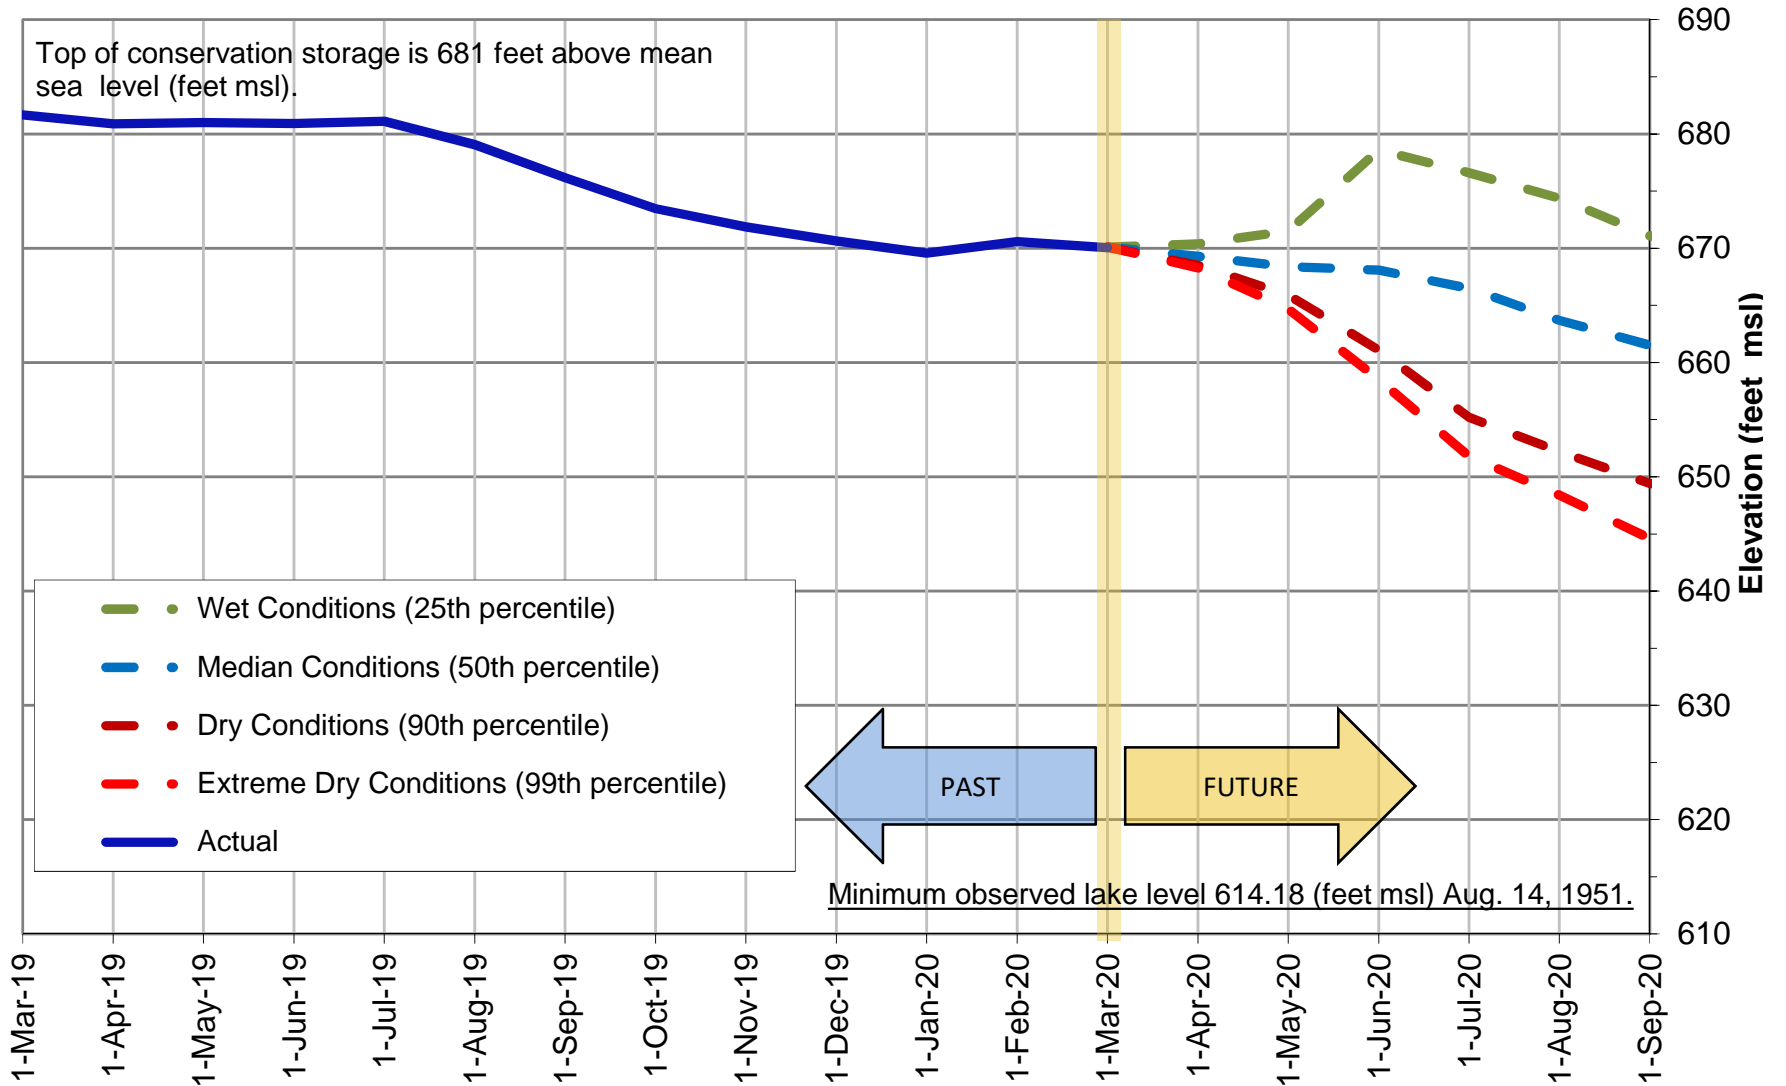

Lake Travis Level Forecast*

* Based on results from the draft stochastic model under development to reflect provisions of the 2020 Water Management Plan.