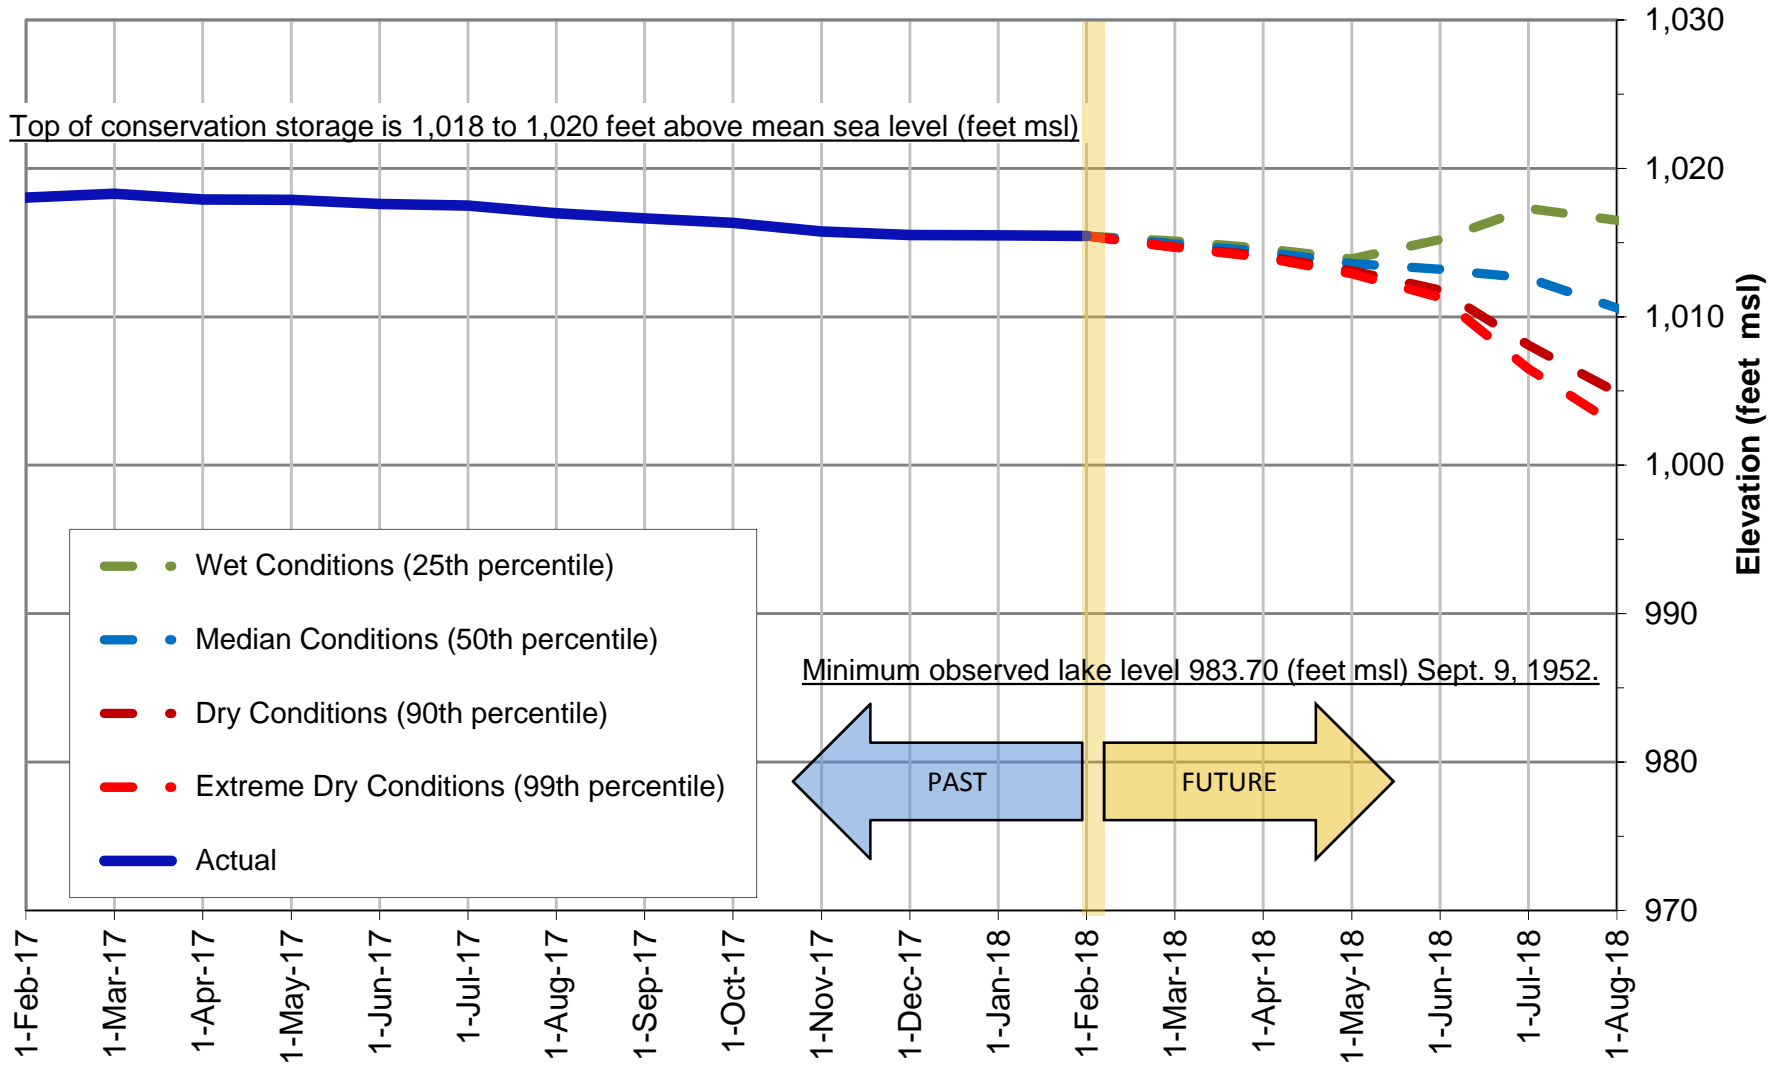

## Lake Buchanan Level Forecast\*

\* Based on results from the draft stochastic model under development to reflect provisions of the 2015 Water Management Plan.