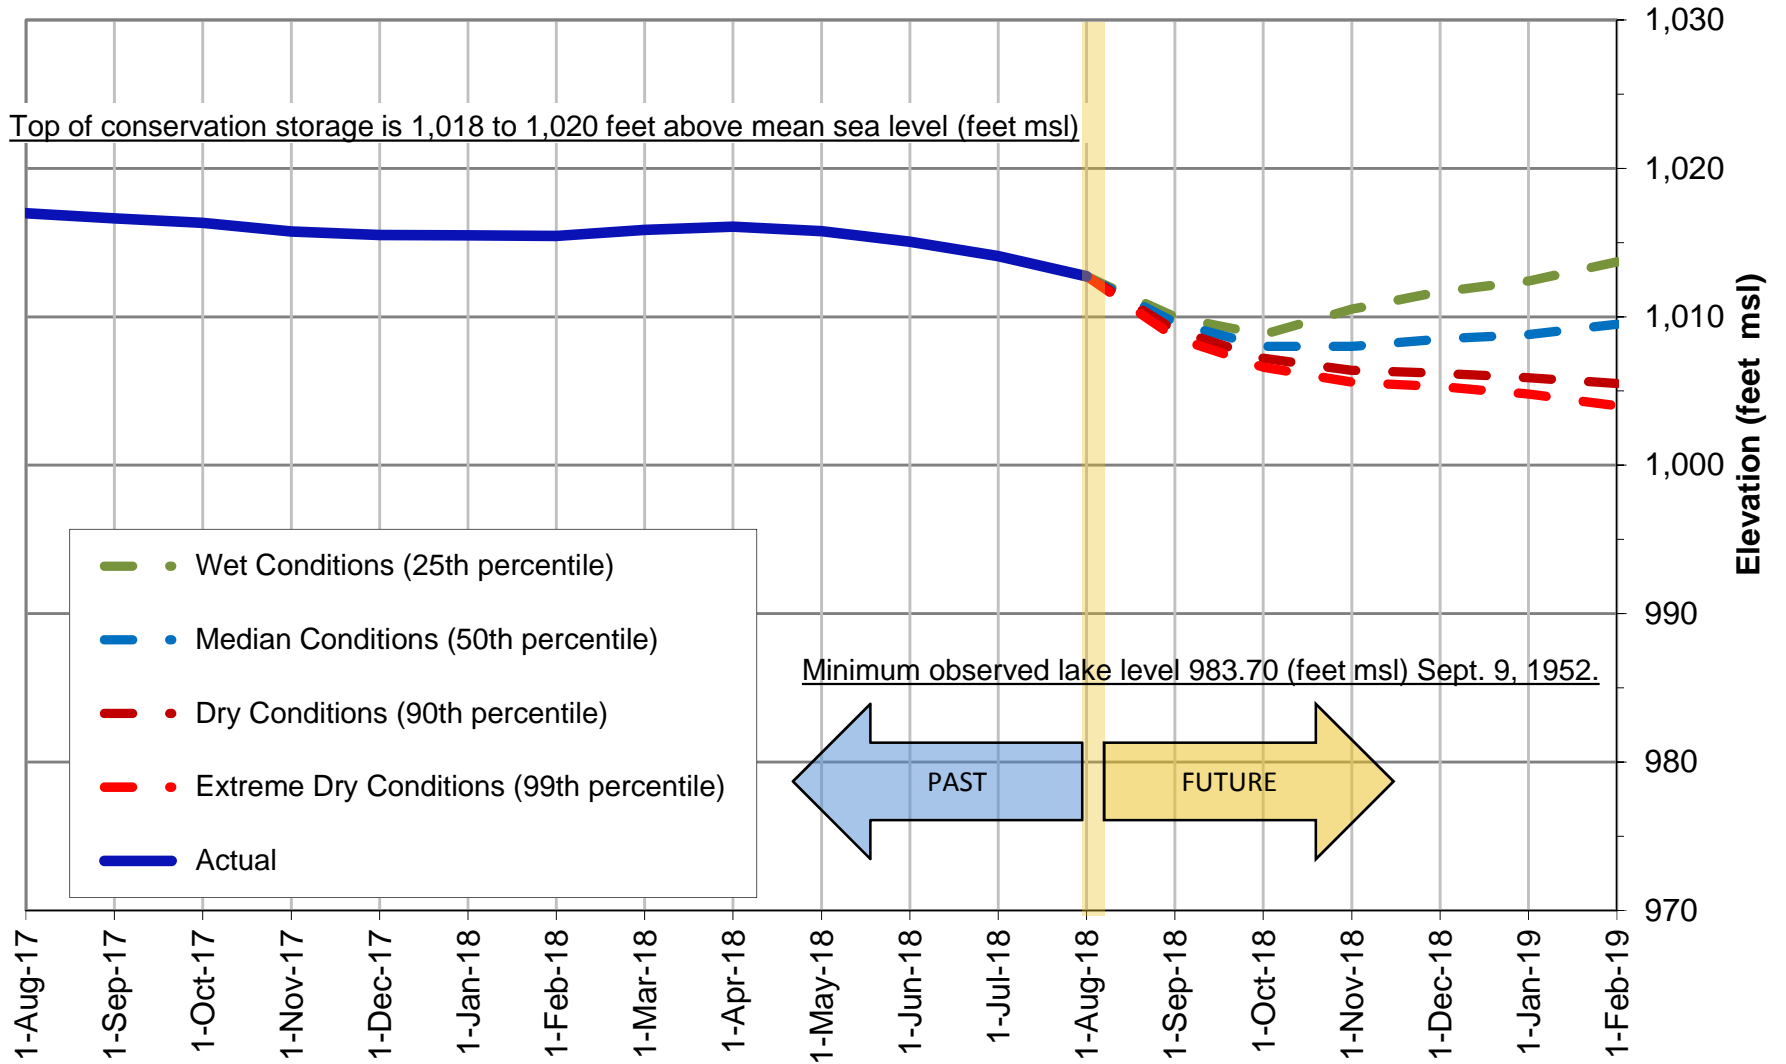

Lake Buchanan Level Forecast*

* Based on results from the draft stochastic model under development to reflect provisions of the 2015 Water Management Plan.