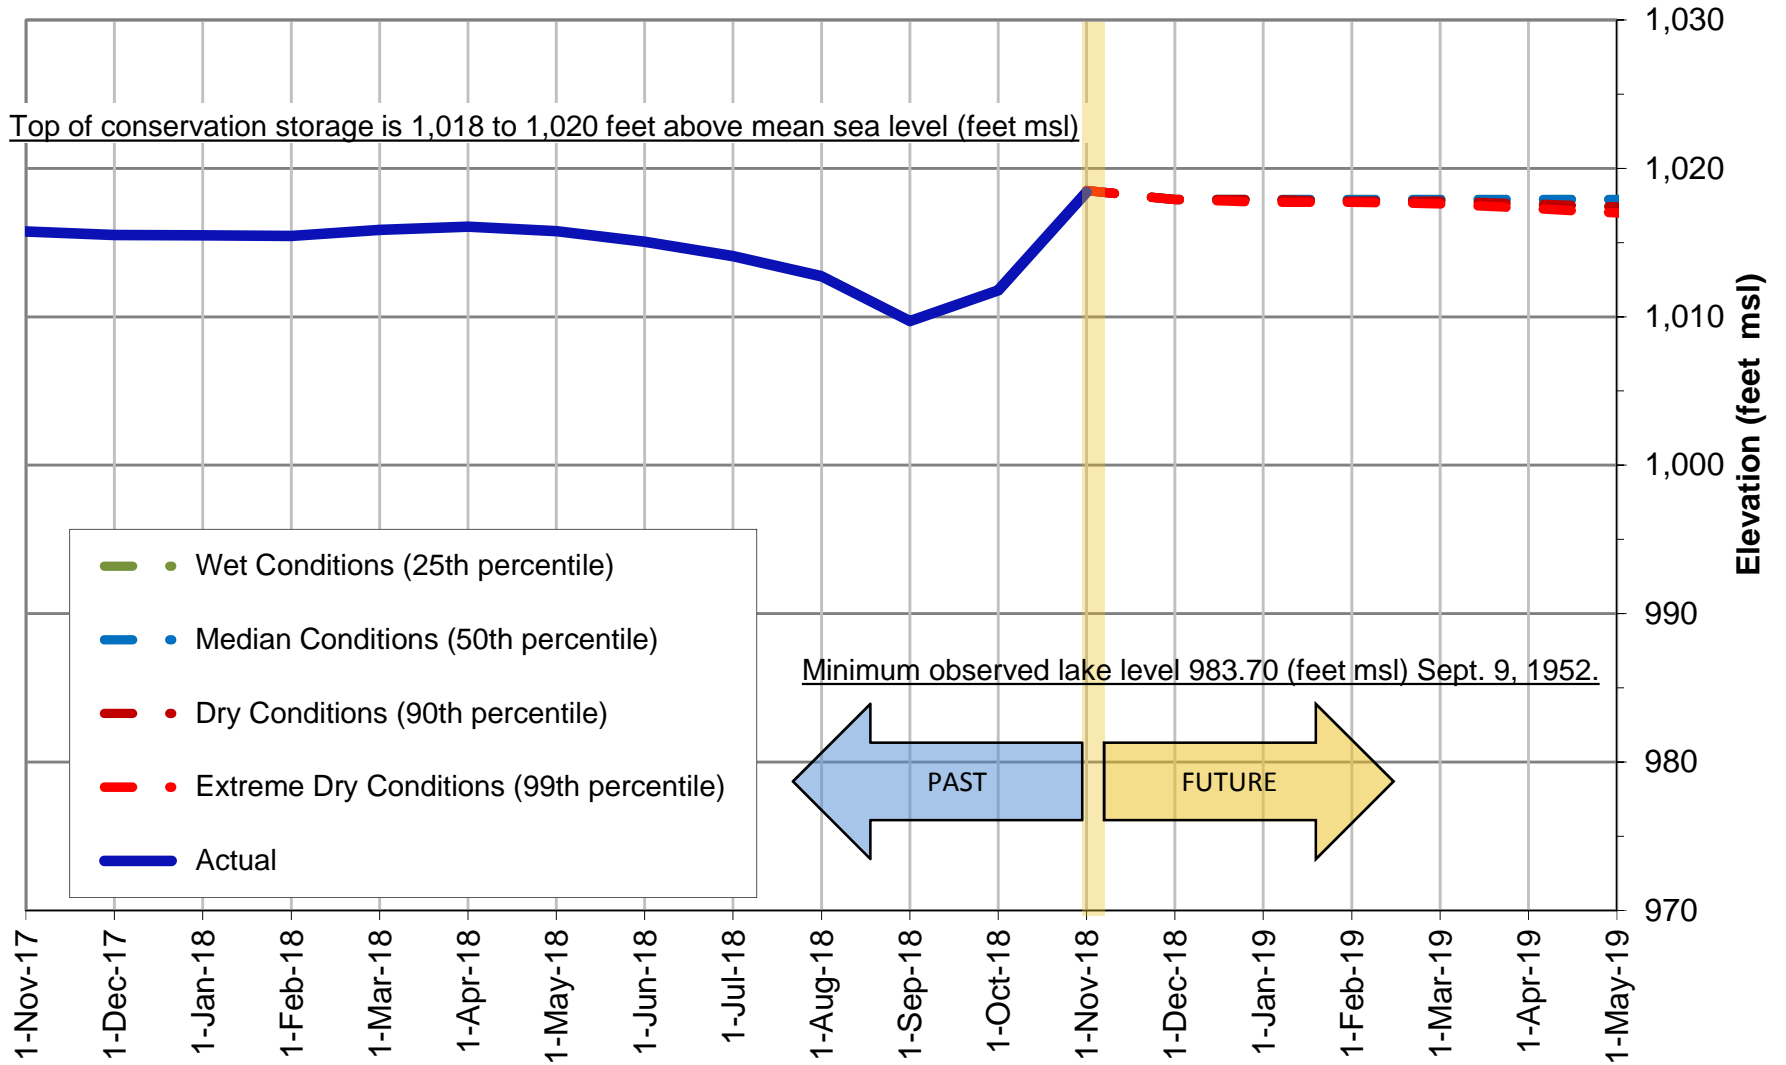

Lake Buchanan Level Forecast*

* Based on results from the draft stochastic model under development to reflect provisions of the 2015 Water Management Plan.