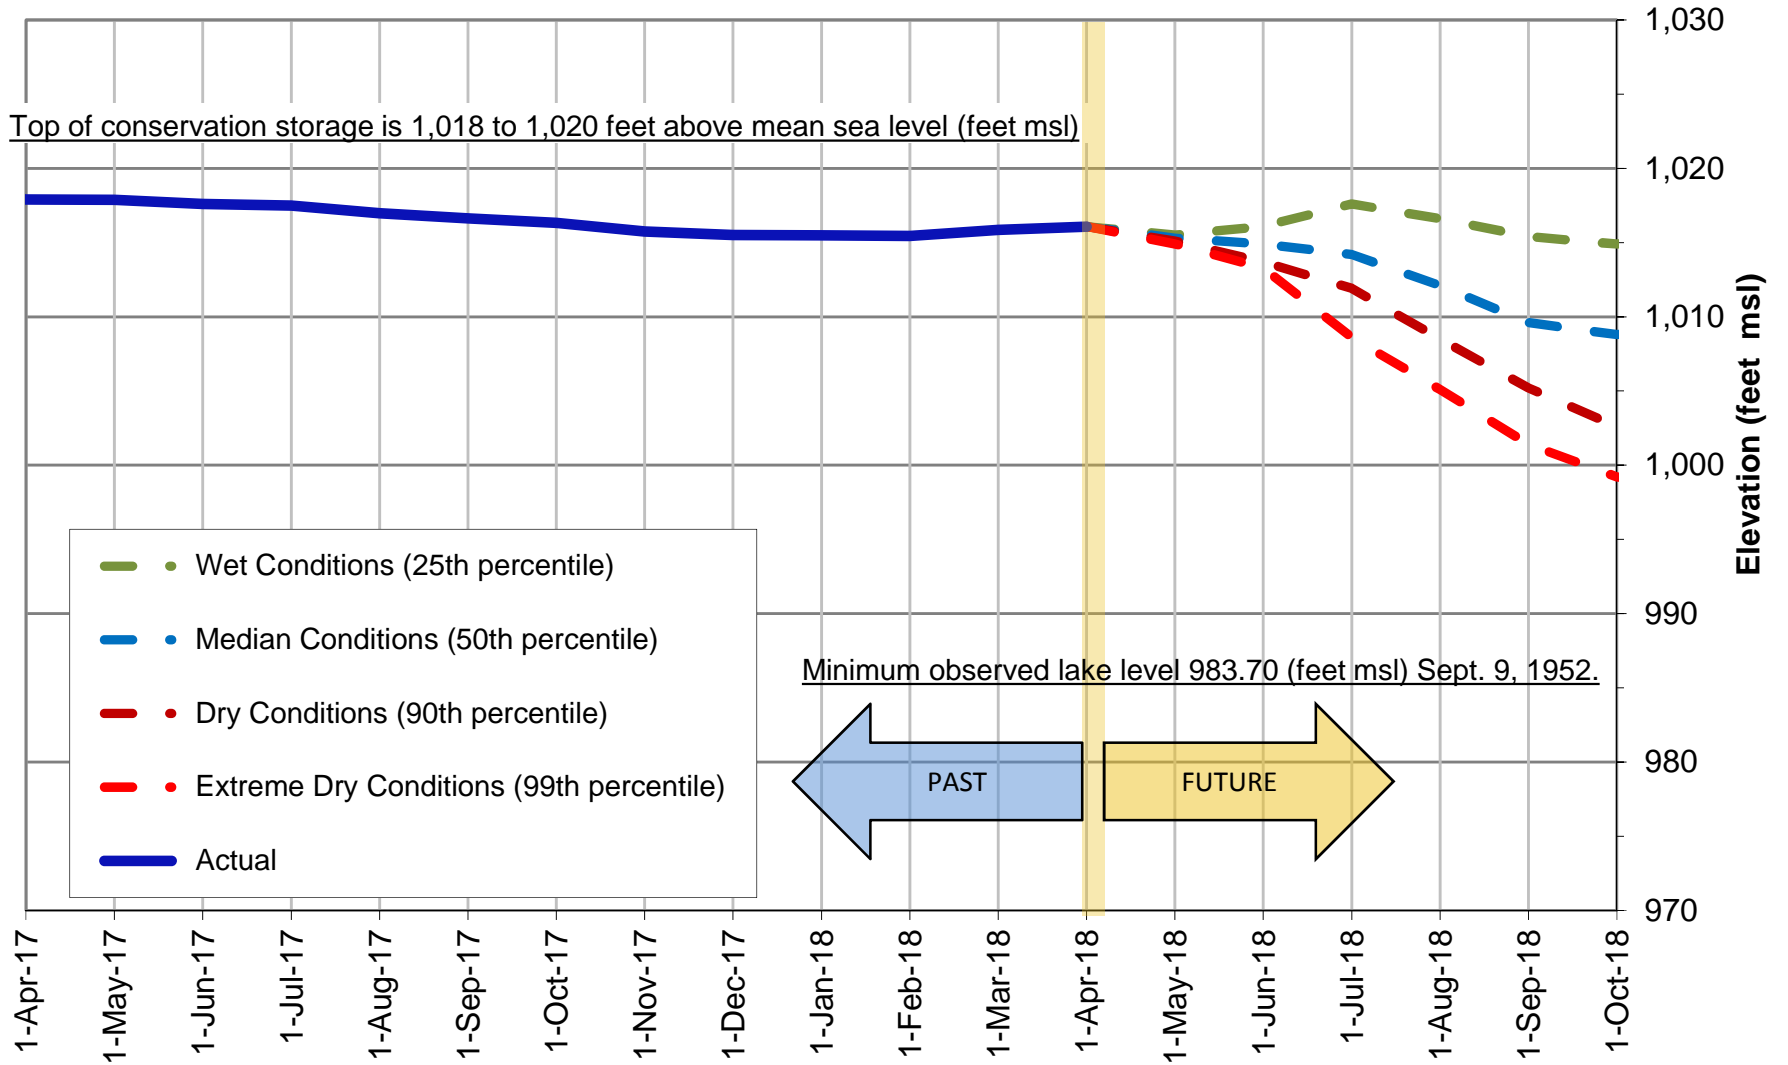

Lake Buchanan Level Forecast*

* Based on results from the draft stochastic model under development to reflect provisions of the 2015 Water Management Plan.