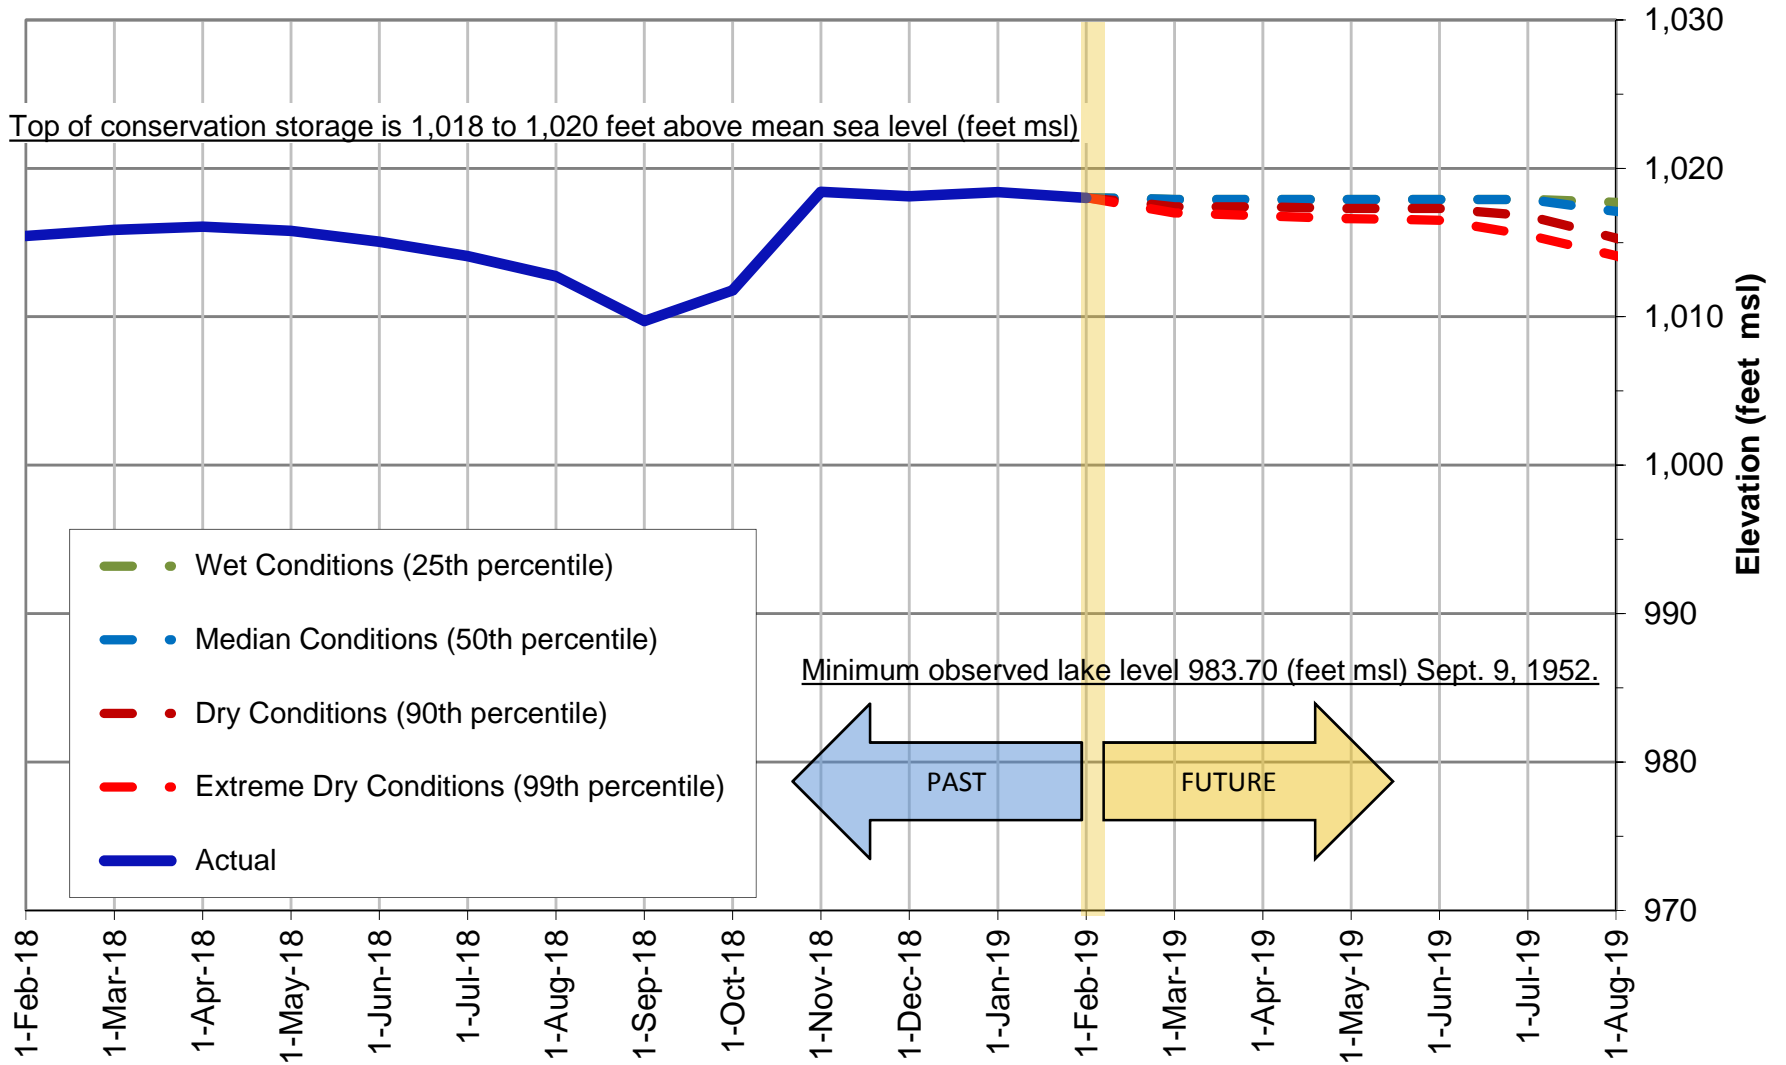

## Lake Buchanan Level Forecast\*

\* Based on results from the draft stochastic model under development to reflect provisions of the 2015 Water Management Plan.