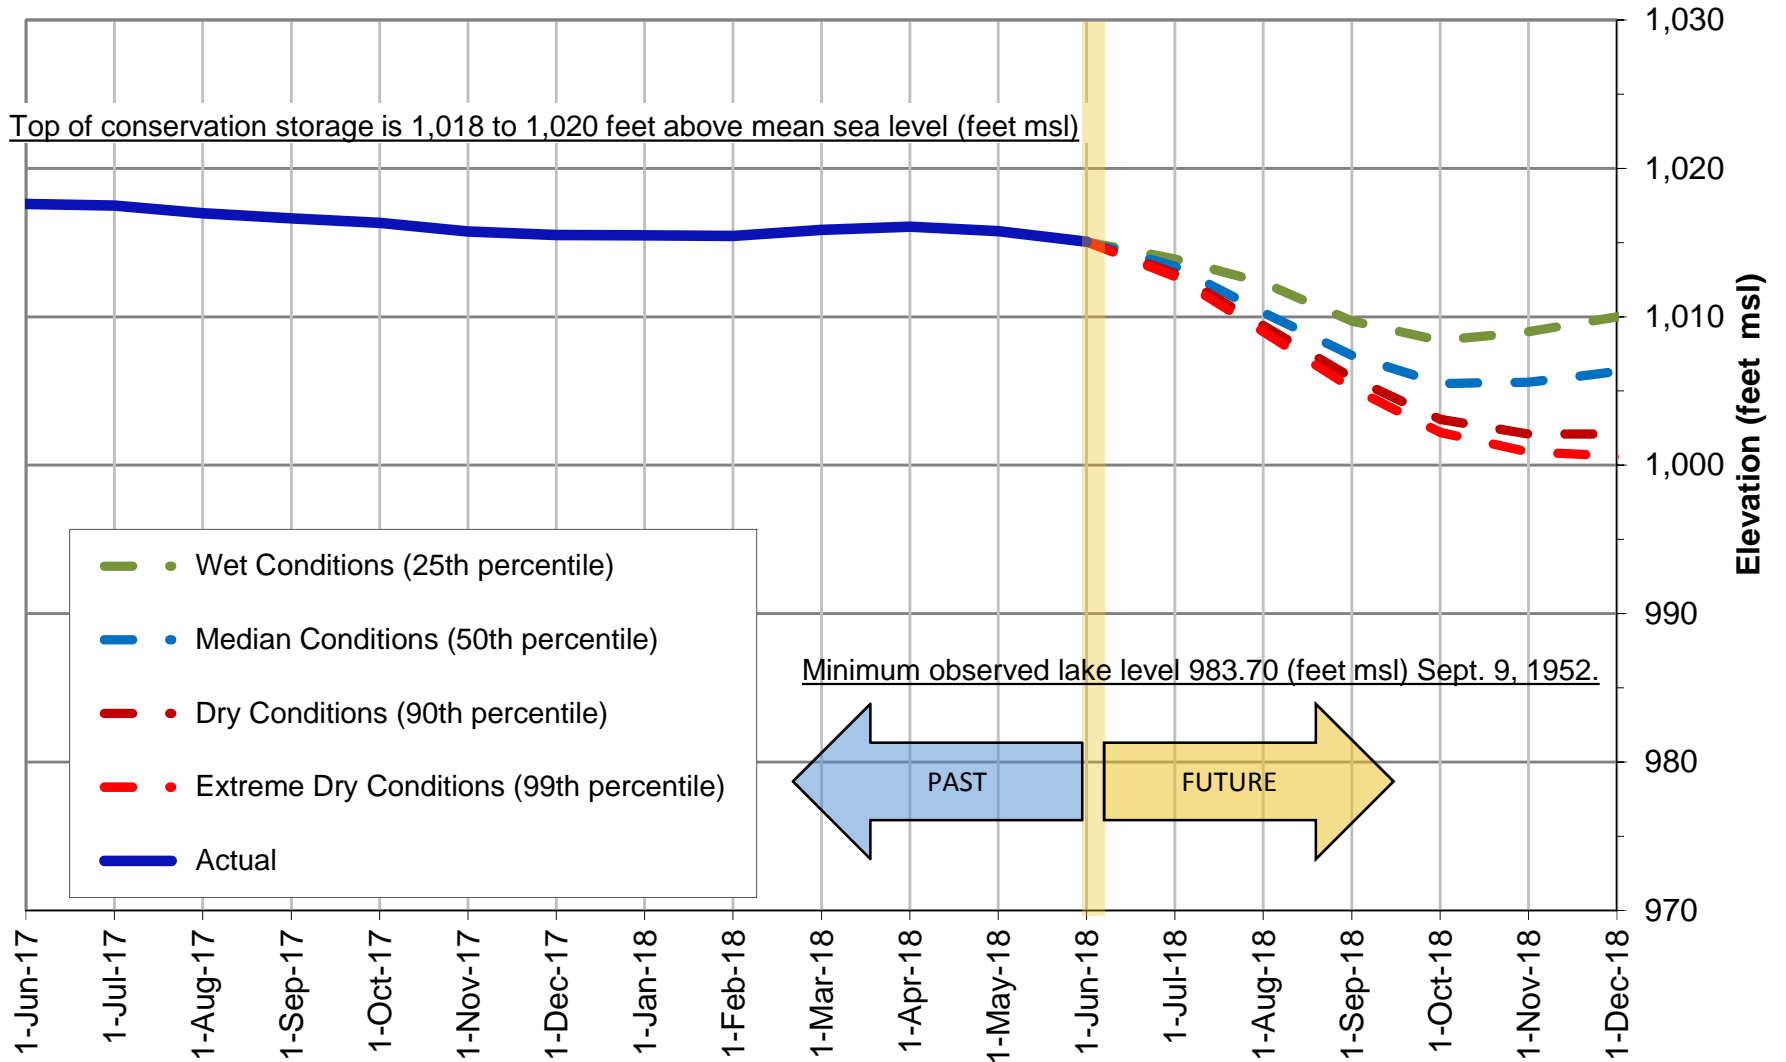

Lake Buchanan Level Forecast*

* Based on results from the draft stochastic model under development to reflect provisions of the 2015 Water Management Plan.