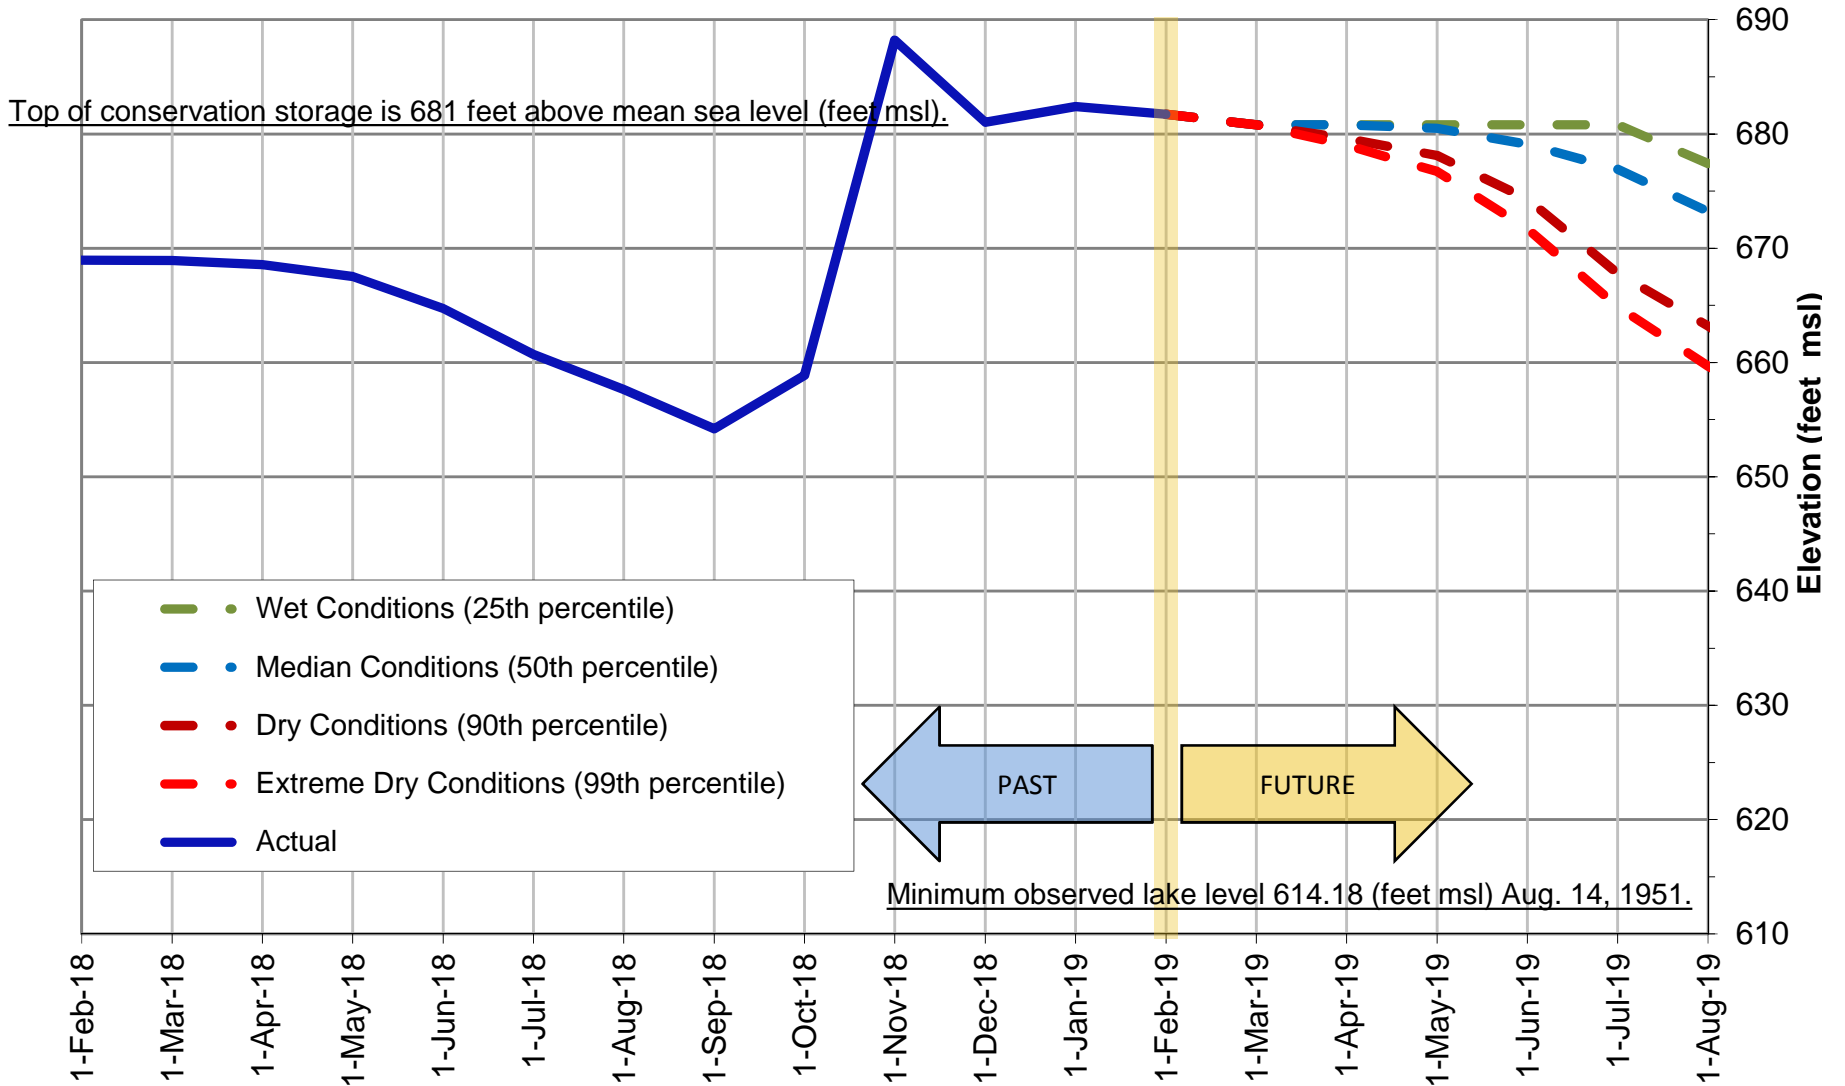

Lake Travis Level Forecast*

* Based on results from the draft stochastic model under development to reflect provisions of the 2015 Water Management Plan.