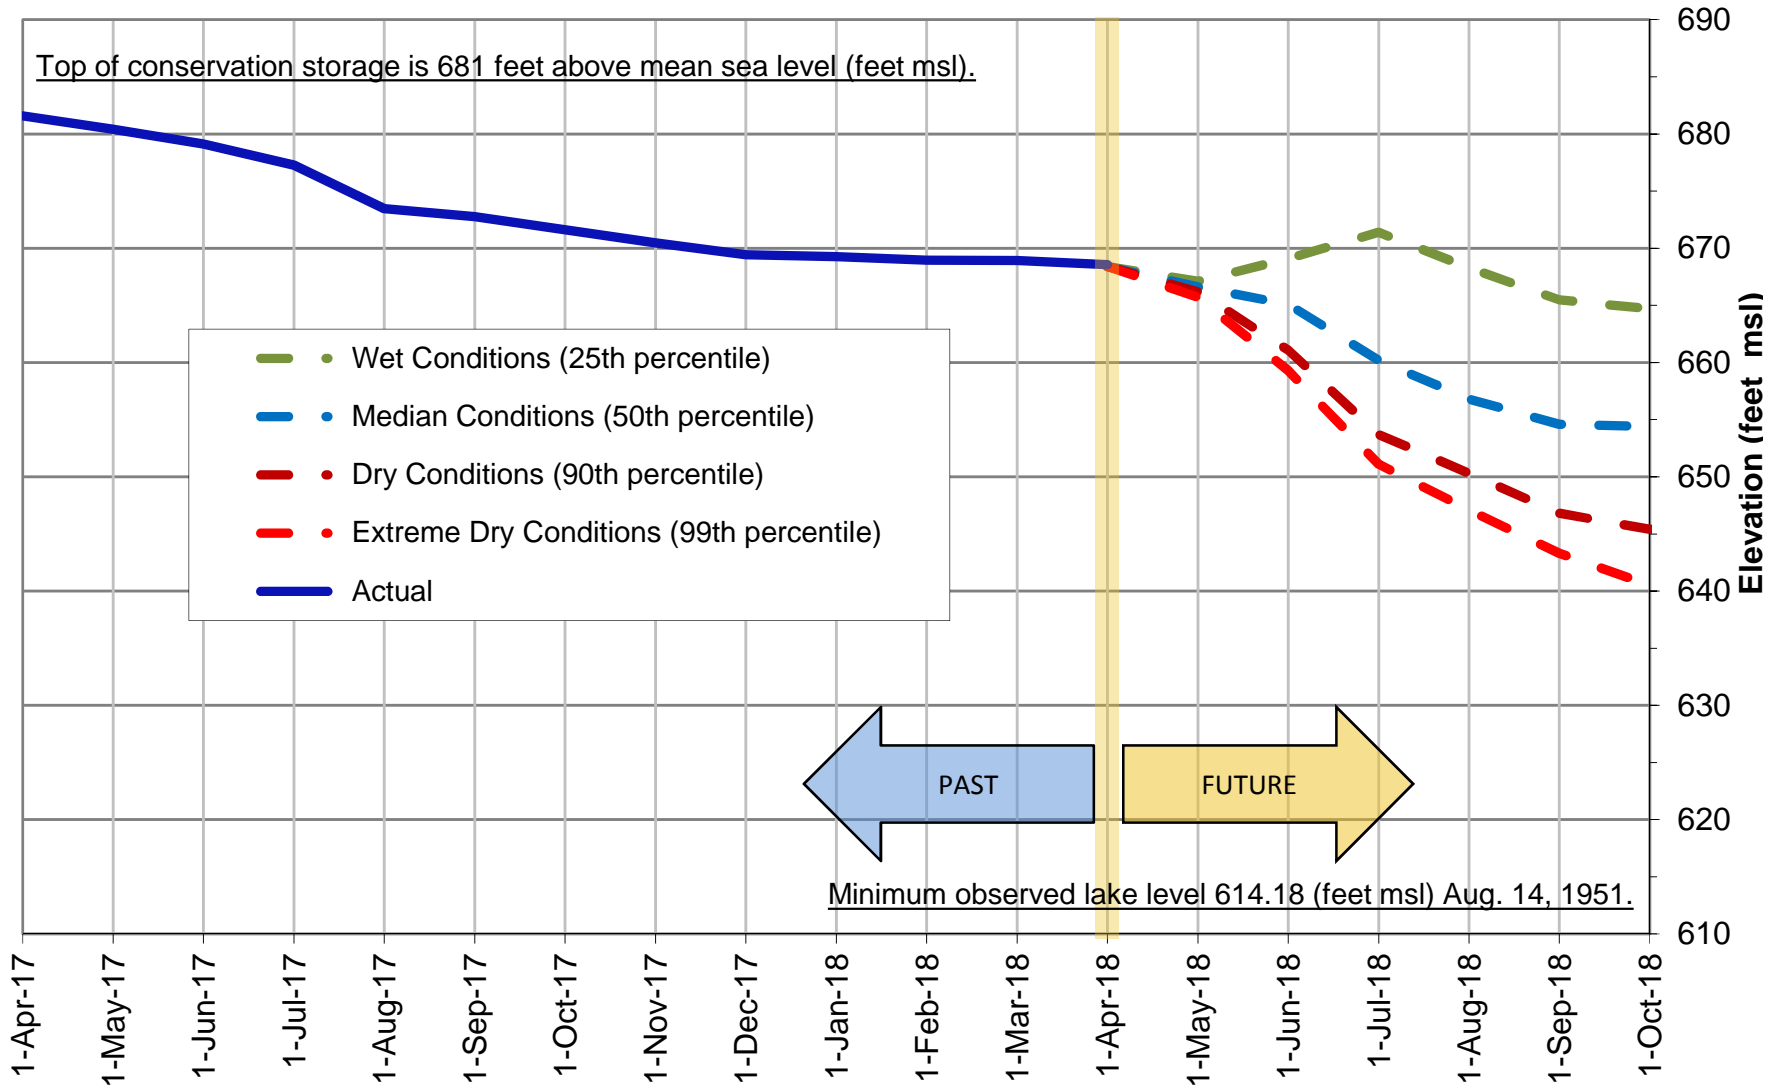

Lake Travis Level Forecast*

* Based on results from the draft stochastic model under development to reflect provisions of the 2015 Water Management Plan.