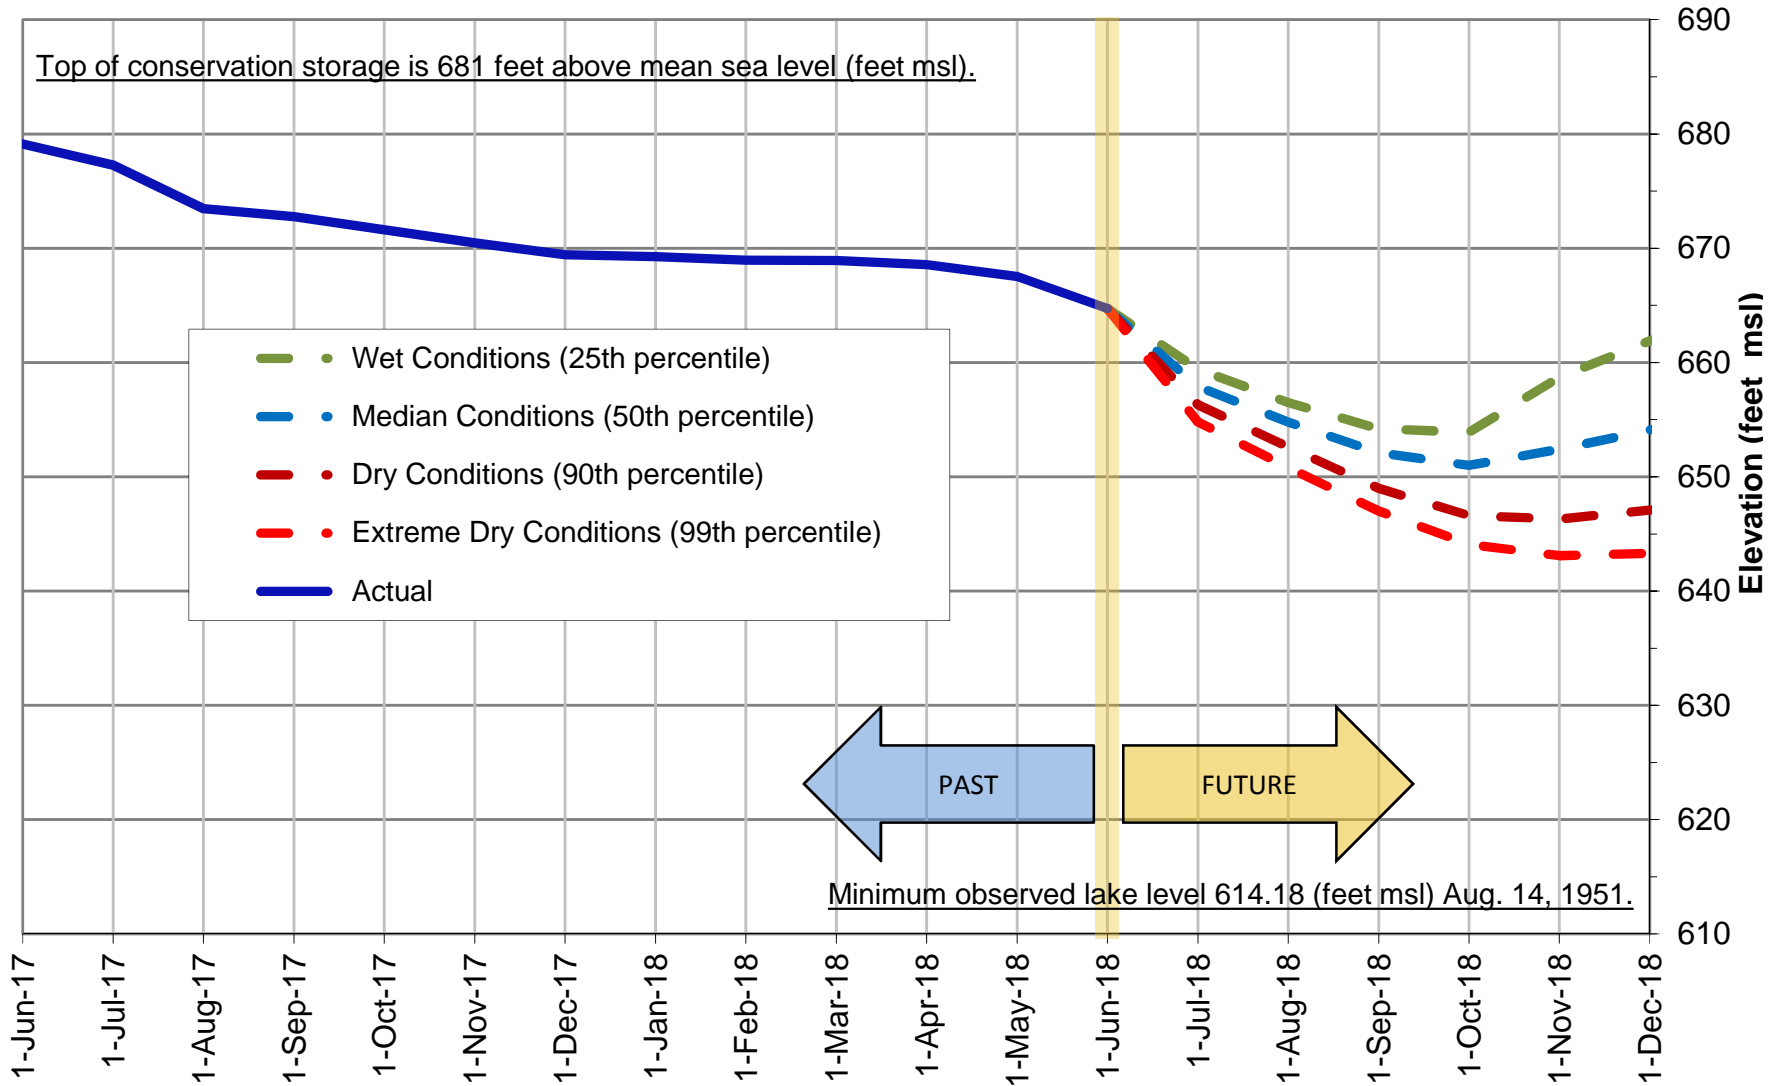

Lake Travis Level Forecast*

* Based on results from the draft stochastic model under development to reflect provisions of the 2015 Water Management Plan.