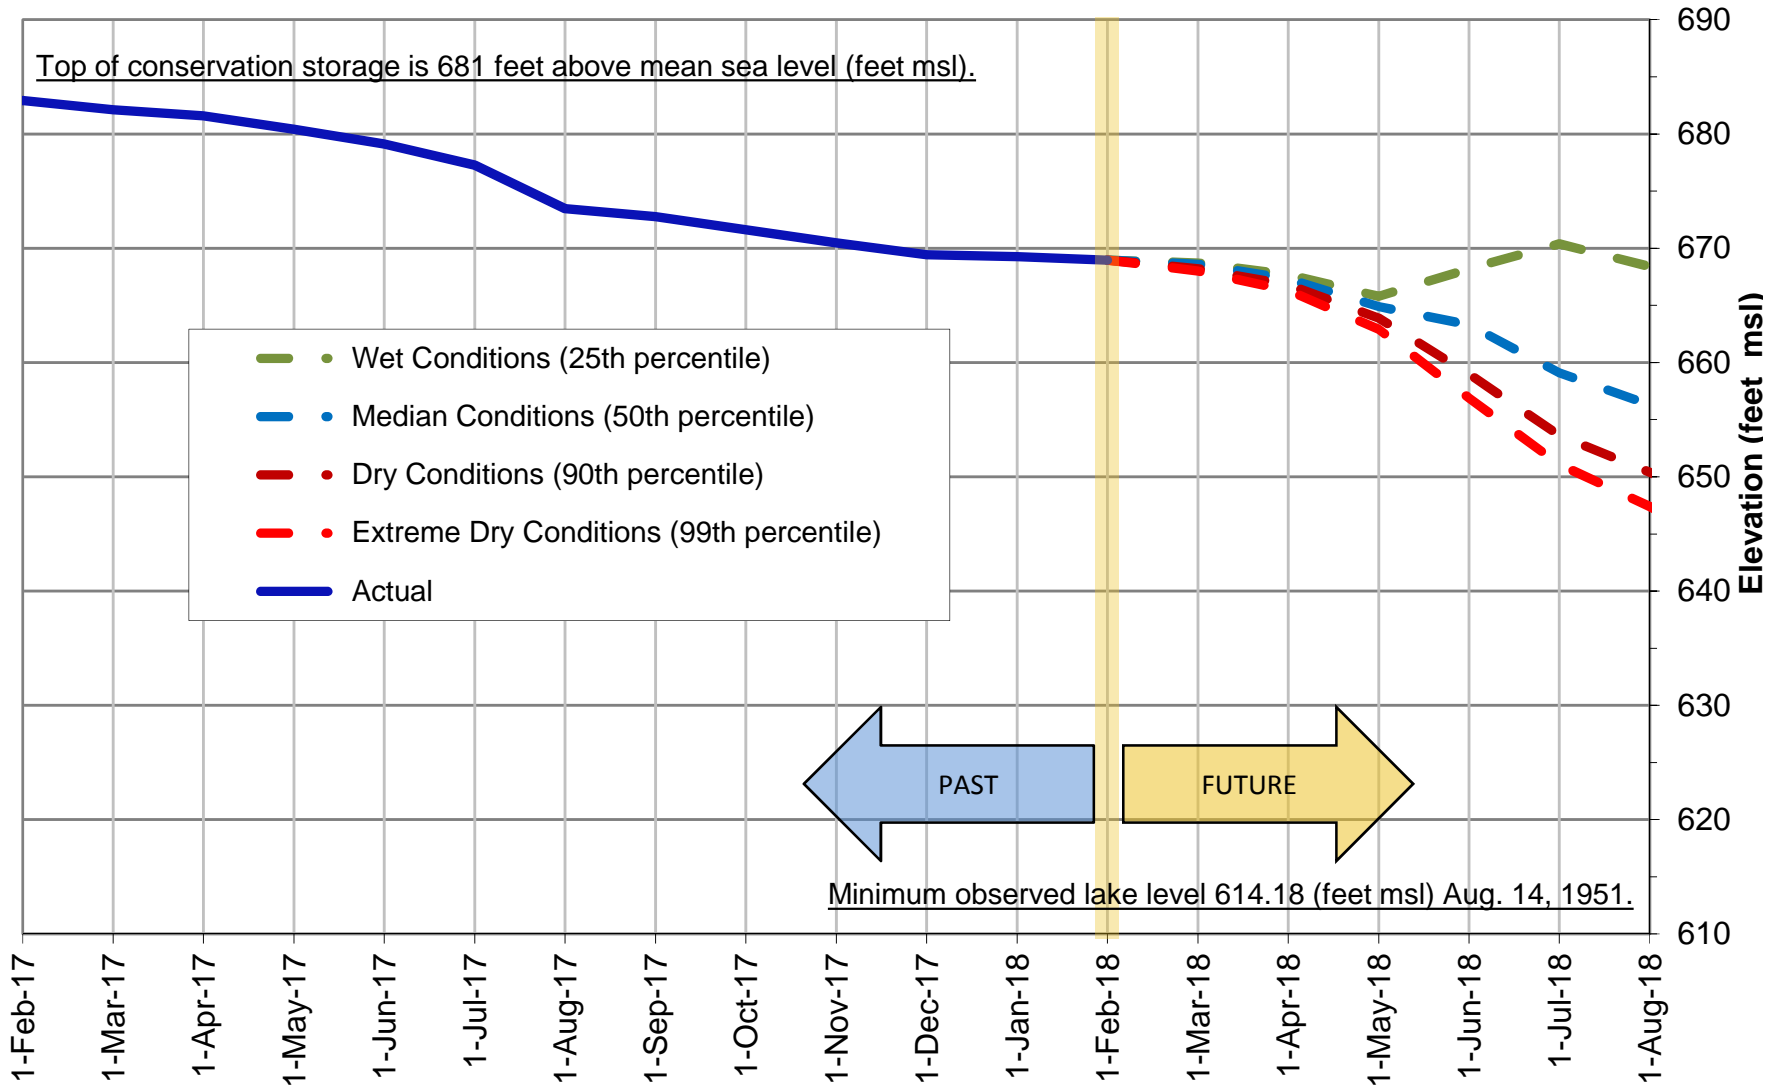

Lake Travis Level Forecast*

* Based on results from the draft stochastic model under development to reflect provisions of the 2015 Water Management Plan.