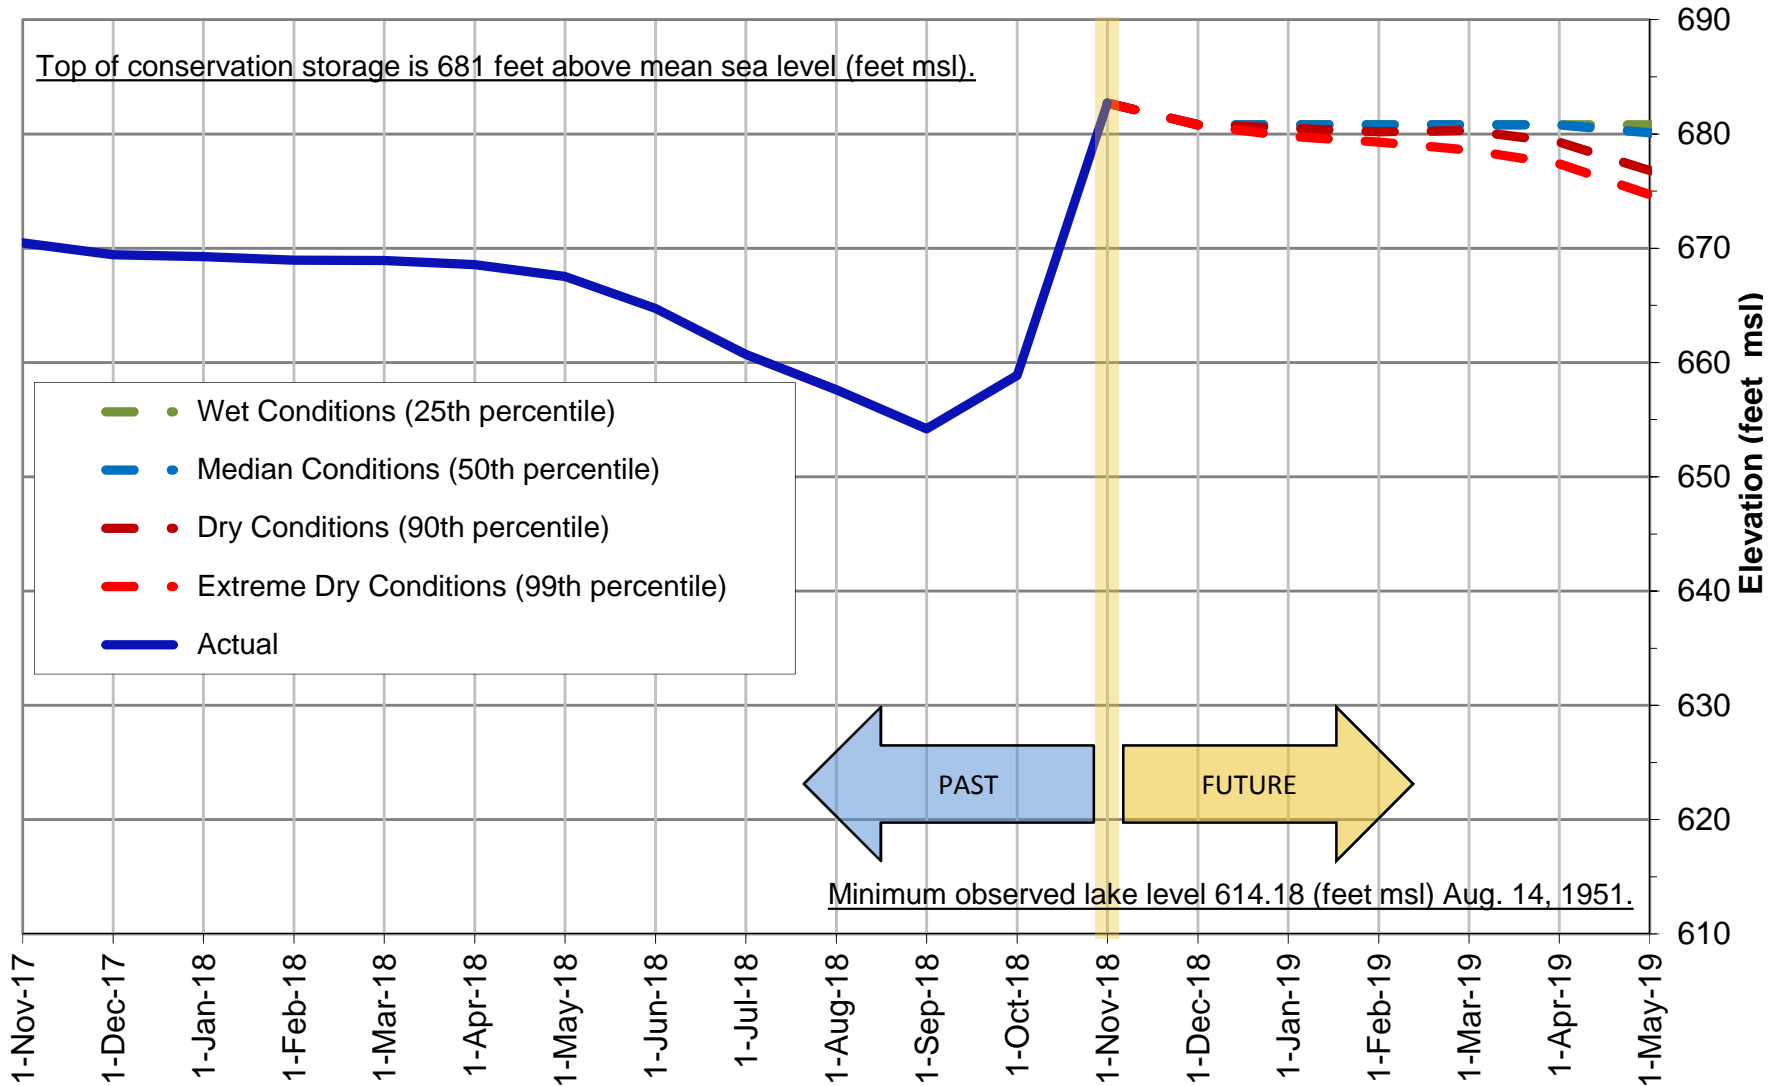

Lake Travis Level Forecast*

* Based on results from the draft stochastic model under development to reflect provisions of the 2015 Water Management Plan.