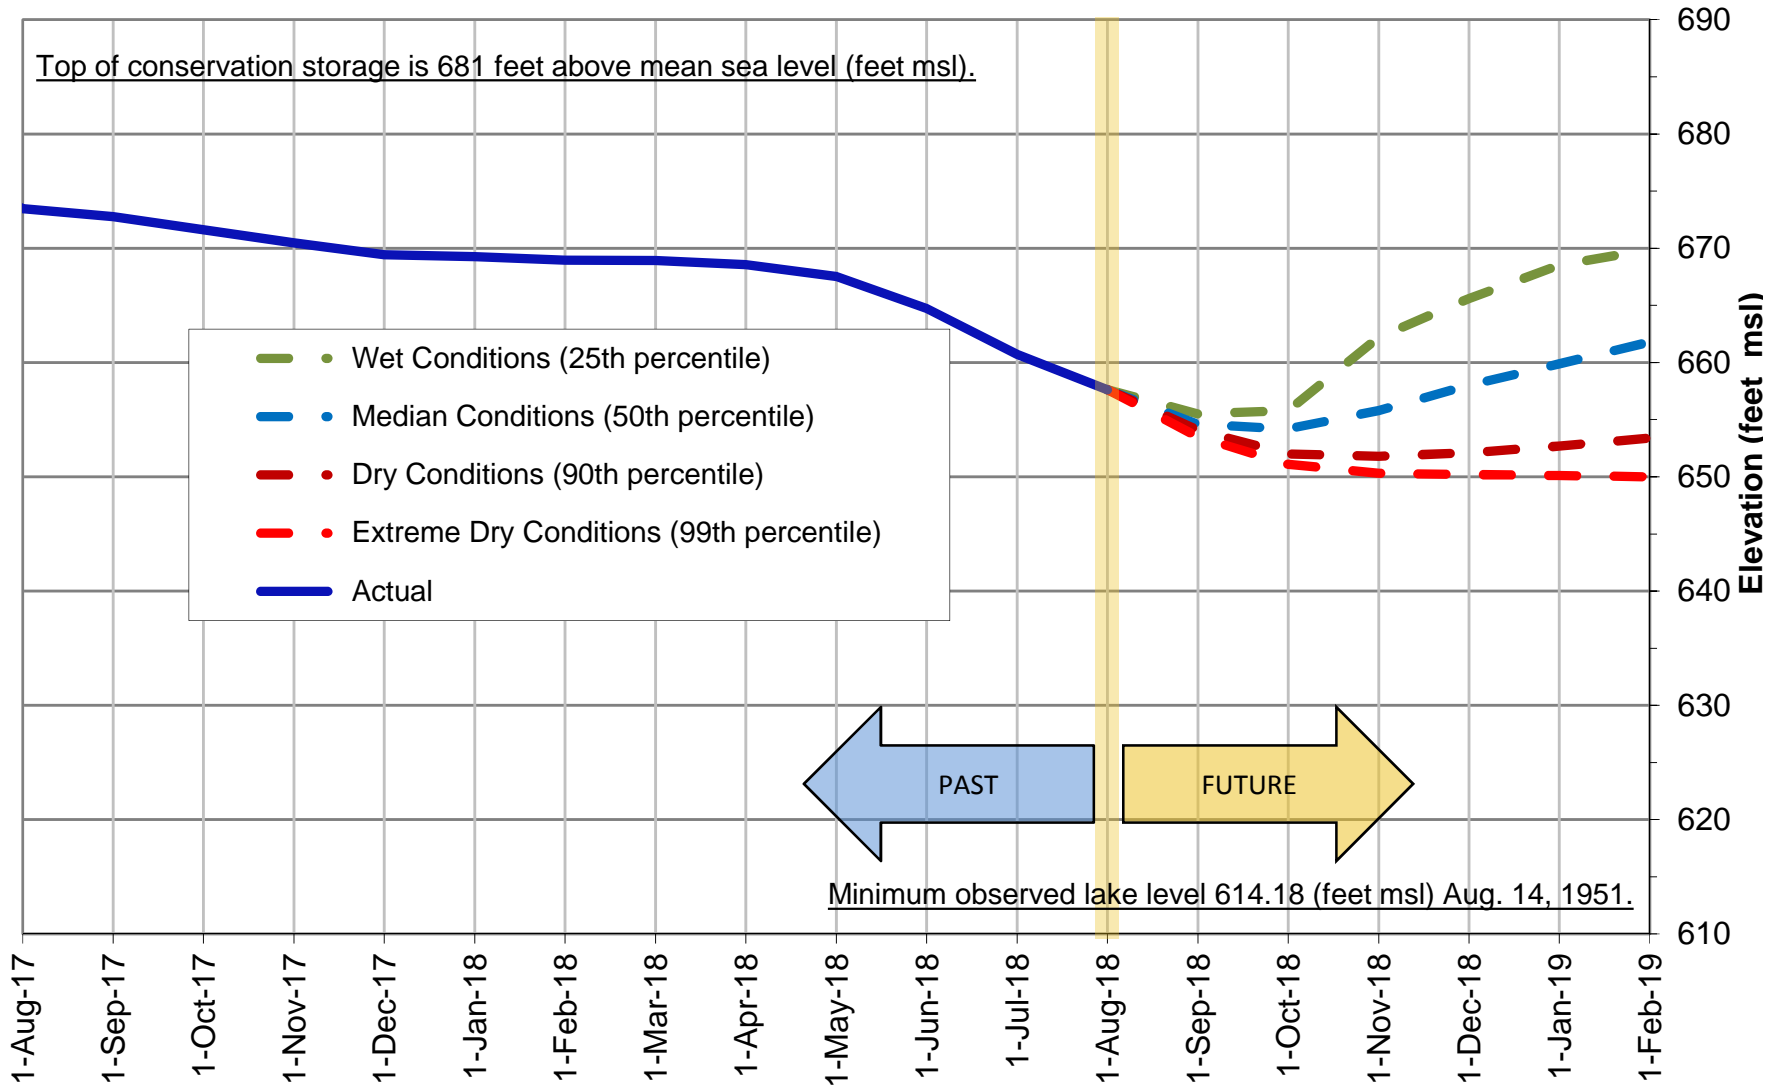

Lake Travis Level Forecast*

* Based on results from the draft stochastic model under development to reflect provisions of the 2015 Water Management Plan.